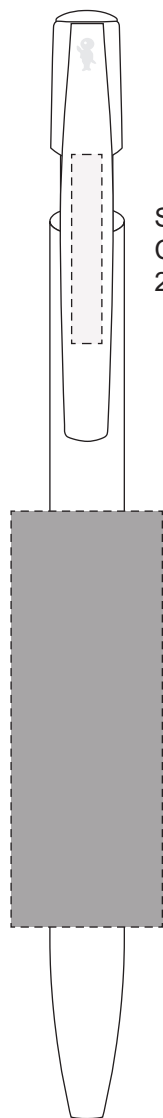

1975 Media Clic Shine Ballpen

UPDATED: 16/12/2019

SCREEN PRINTING
Clip: 4 x 25 mm.
2 colours

SCREEN PRINTING
Clip centered: 20 x 55 mm.
2 colours

R