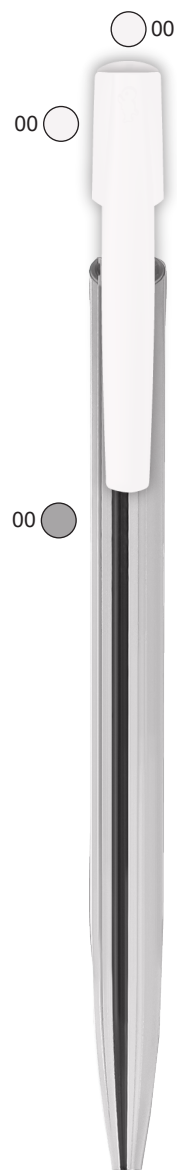

1975 Media Clic Shine Ballpen

UPDATED: 16/12/2019

SCREEN PRINTING
Clip: 4 x 25 mm.
2 colours

SCREEN PRINTING
Clip centered: 20 x 55 mm.
2 colours

R