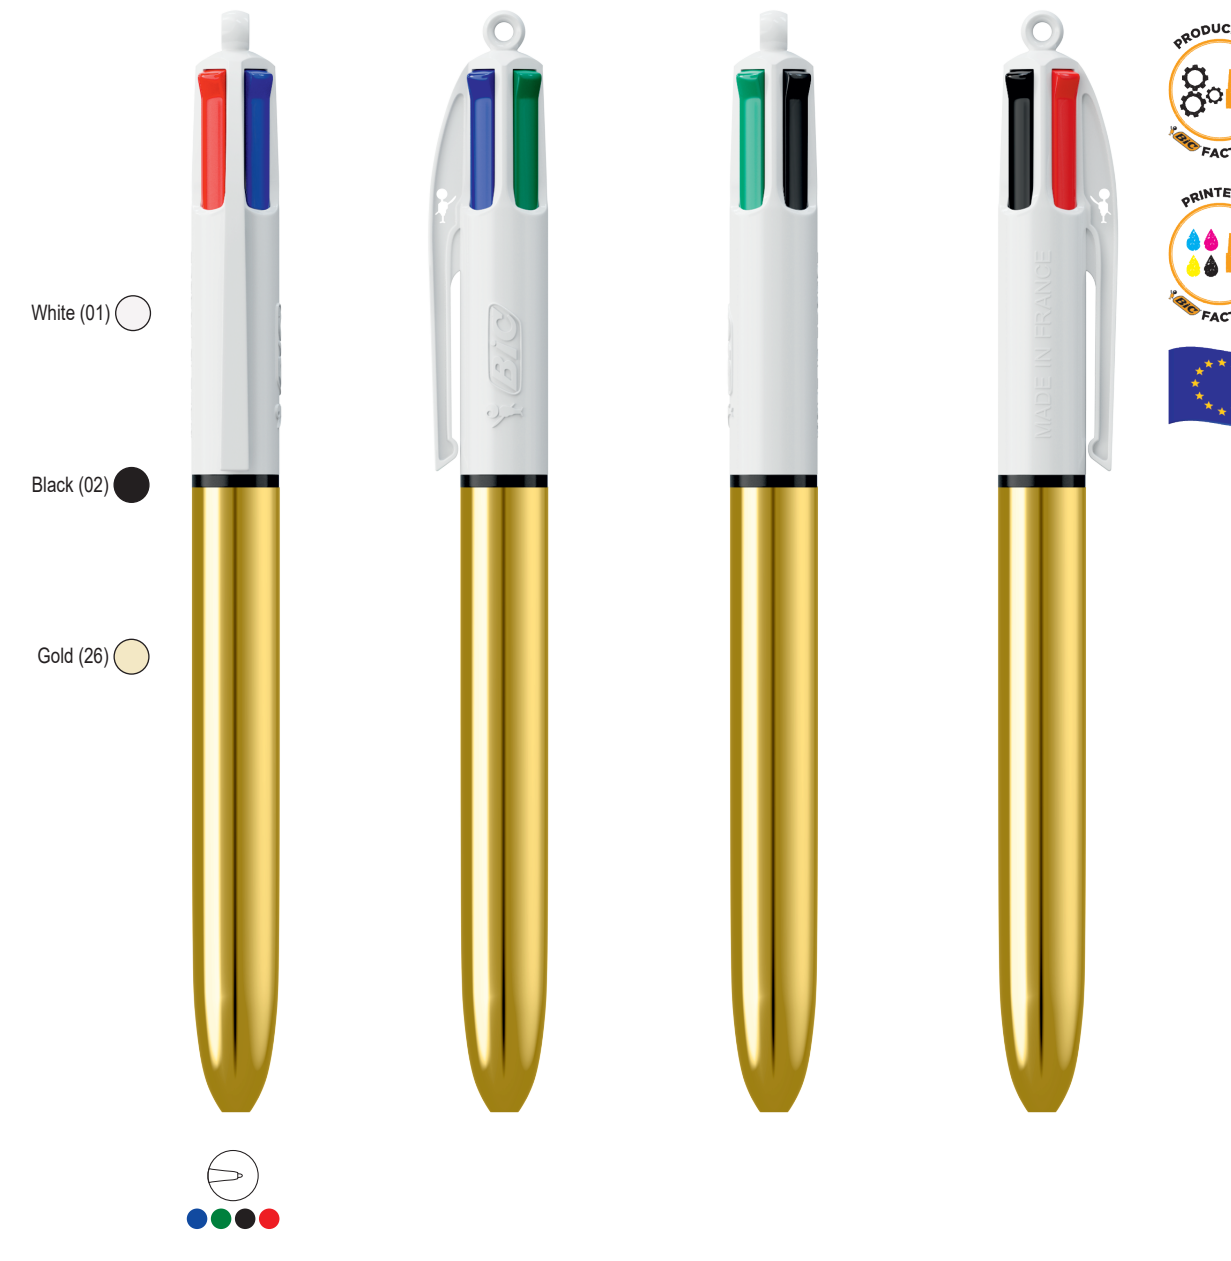

LP metallic blue\_UP\_white\_RI black

LP metallic purple\_UP white\_RI black

LP gold\_UP white\_RI black

LP metallic silver\_UP white\_RI black

LP Rose Gold\_UP white\_RI black

LP metallic blue\_UP\_white\_RI black

LP metallic purple\_UP white\_RI black

LP gold\_UP white\_RI black

LP metallic silver\_UP white\_RI black

LP Rose Gold\_UP white\_RI black

**Laser colour**  
Silver