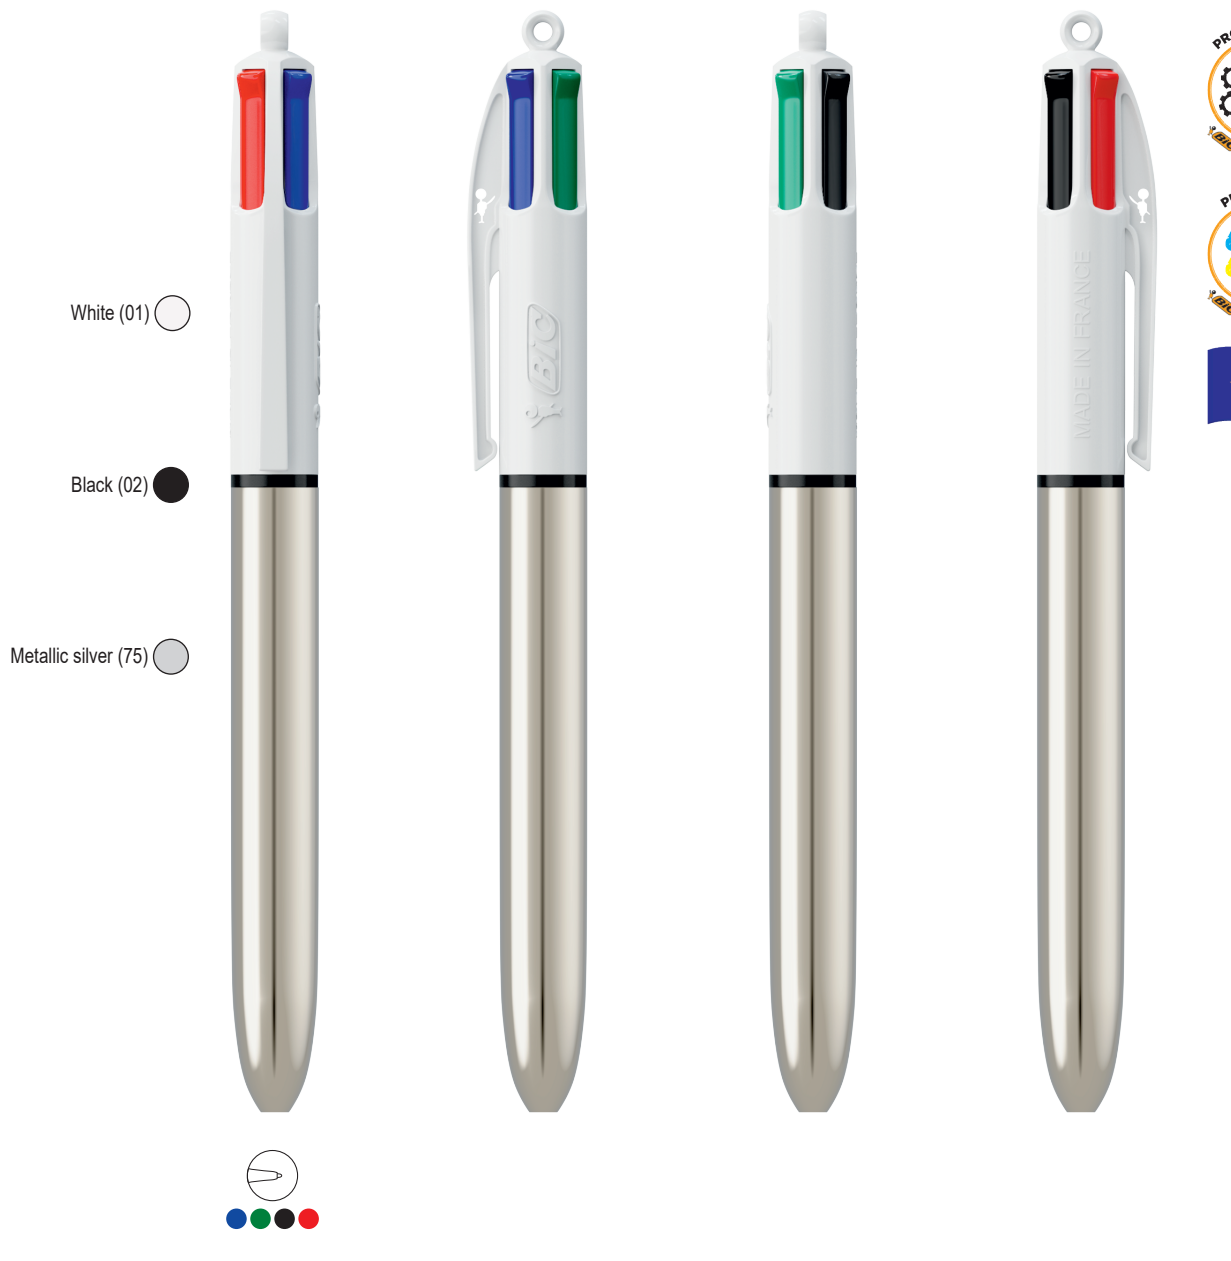

LP metallic blue\_UP\_white\_RI black

LP metallic purple\_UP white\_RI black

LP gold\_UP white\_RI black

LP metallic silver\_UP white\_RI black

LP Rose Gold\_UP white\_RI black

LP metallic blue\_UP\_white\_RI black

LP metallic purple\_UP white\_RI black

LP gold\_UP white\_RI black

LP metallic silver\_UP white\_RI black

LP Rose Gold\_UP white\_RI black

**Laser colour**  
Silver