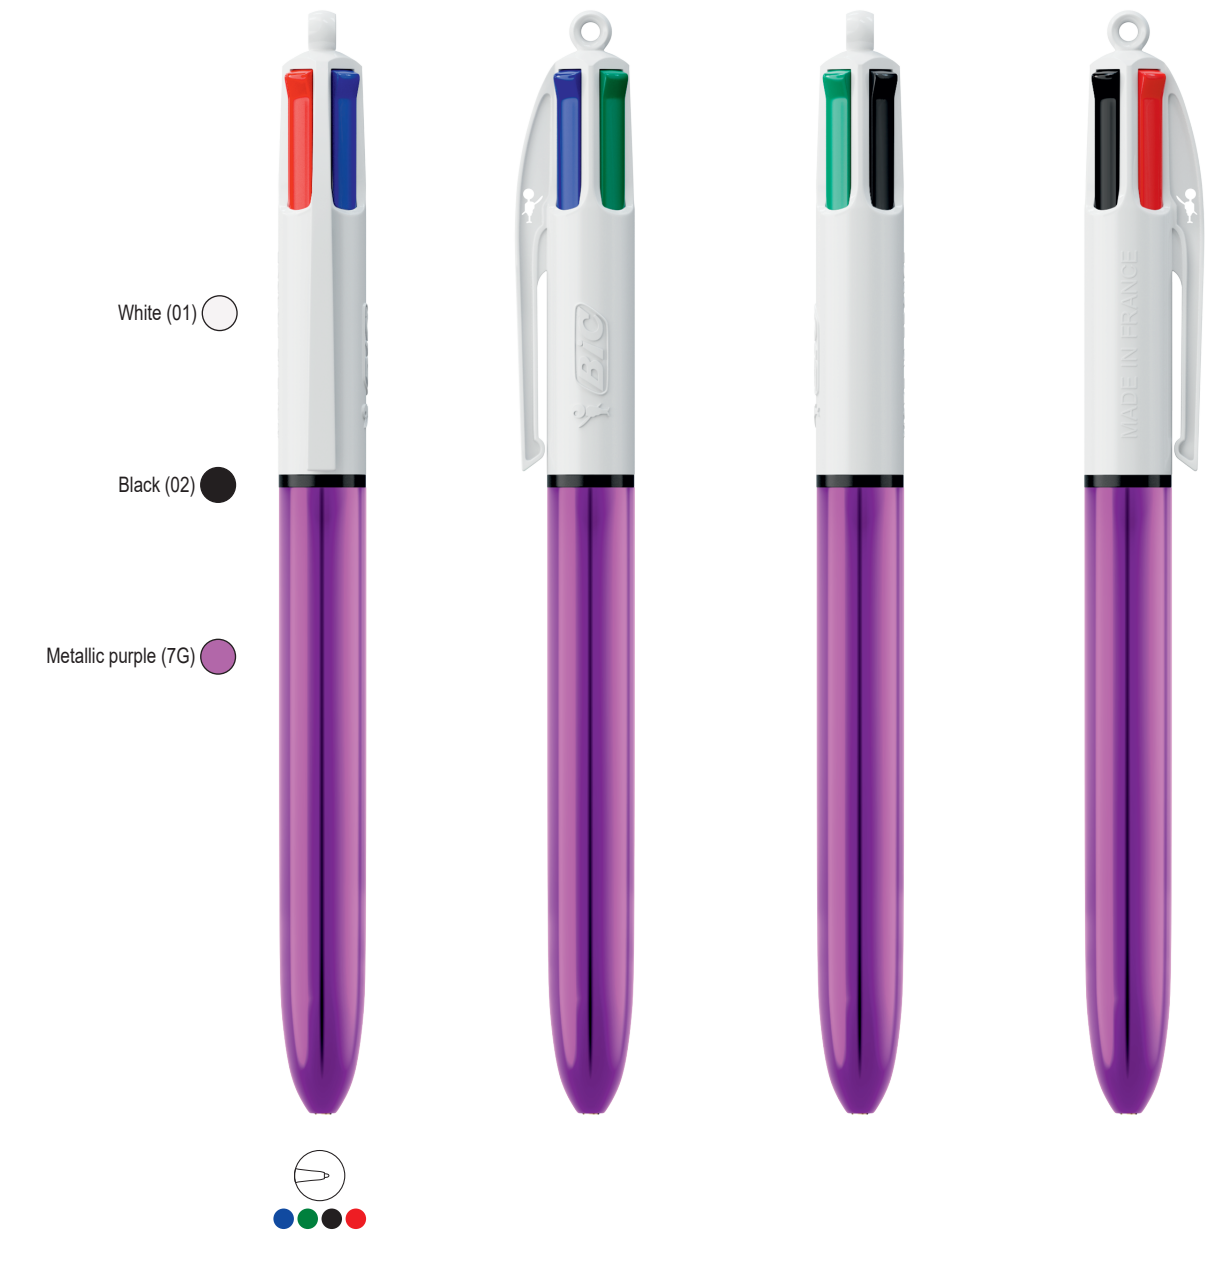

LP metallic blue\_UP\_white\_RI black

LP metallic purple\_UP white\_RI black

LP gold\_UP white\_RI black

LP metallic silver\_UP white\_RI black

LP Rose Gold\_UP white\_RI black

LP metallic blue\_UP\_white\_RI black

LP metallic purple\_UP white\_RI black

LP gold\_UP white\_RI black

LP metallic silver\_UP white\_RI black

LP Rose Gold\_UP white\_RI black

**Laser colour**  
Silver