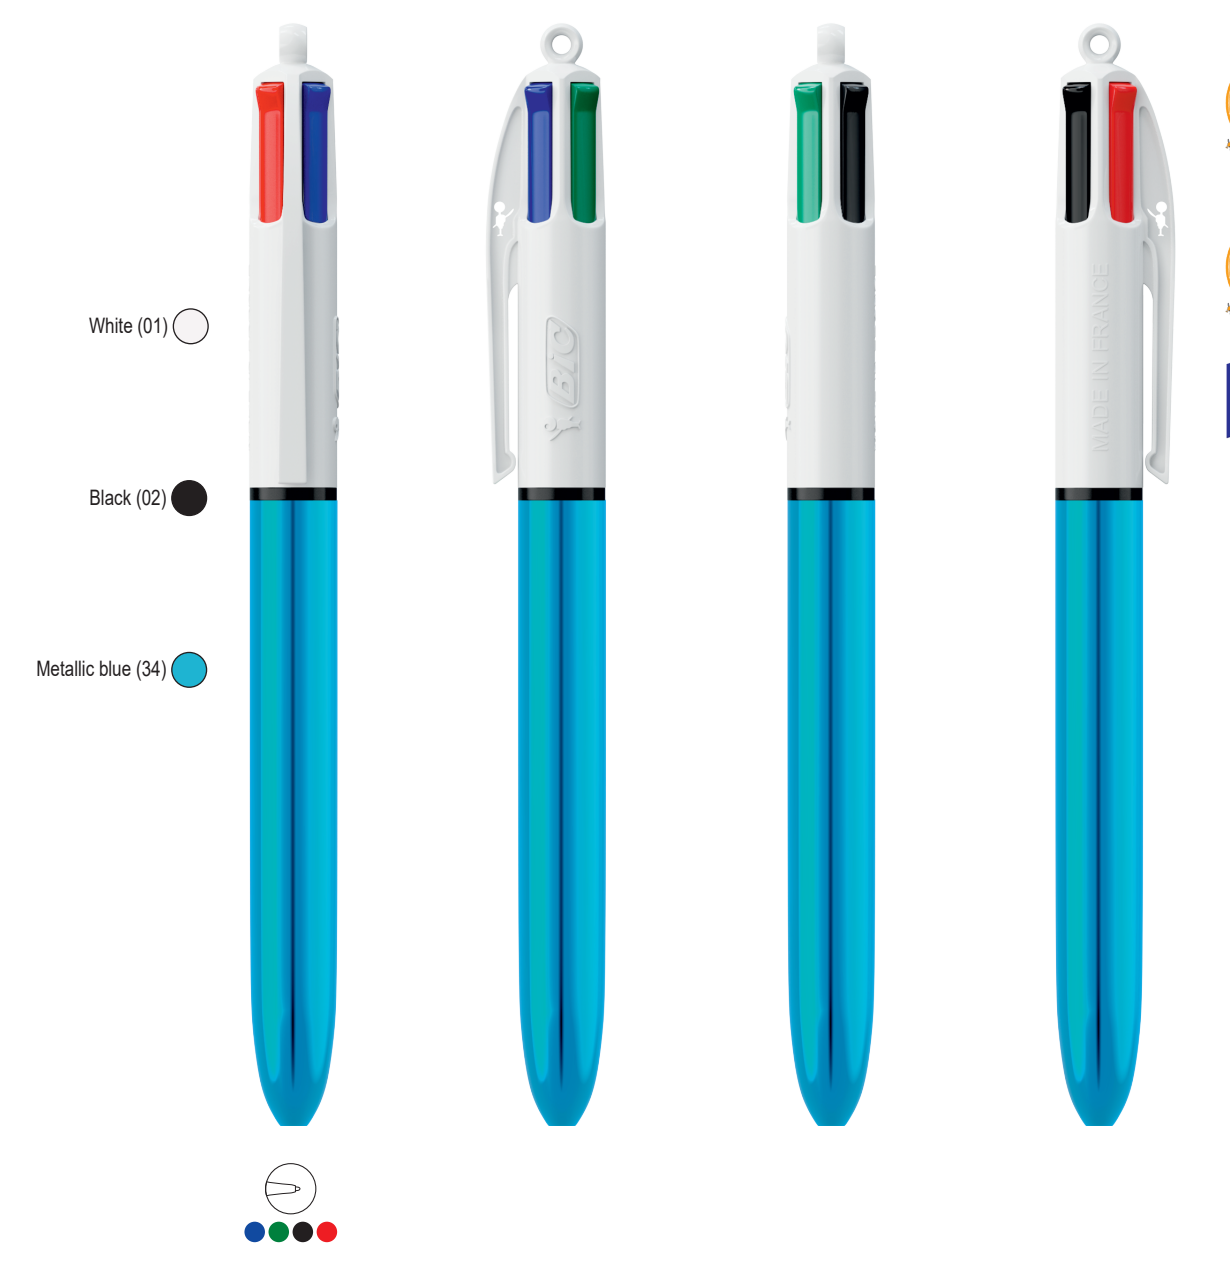

LP metallic blue\_UP\_white\_RI black

LP metallic purple\_UP white\_RI black

LP gold\_UP white\_RI black

LP metallic silver\_UP white\_RI black

LP Rose Gold\_UP white\_RI black

LP metallic blue\_UP\_white\_RI black

LP metallic purple\_UP white\_RI black

LP gold\_UP white\_RI black

LP metallic silver\_UP white\_RI black

LP Rose Gold\_UP white\_RI black

**Laser colour**  
Silver