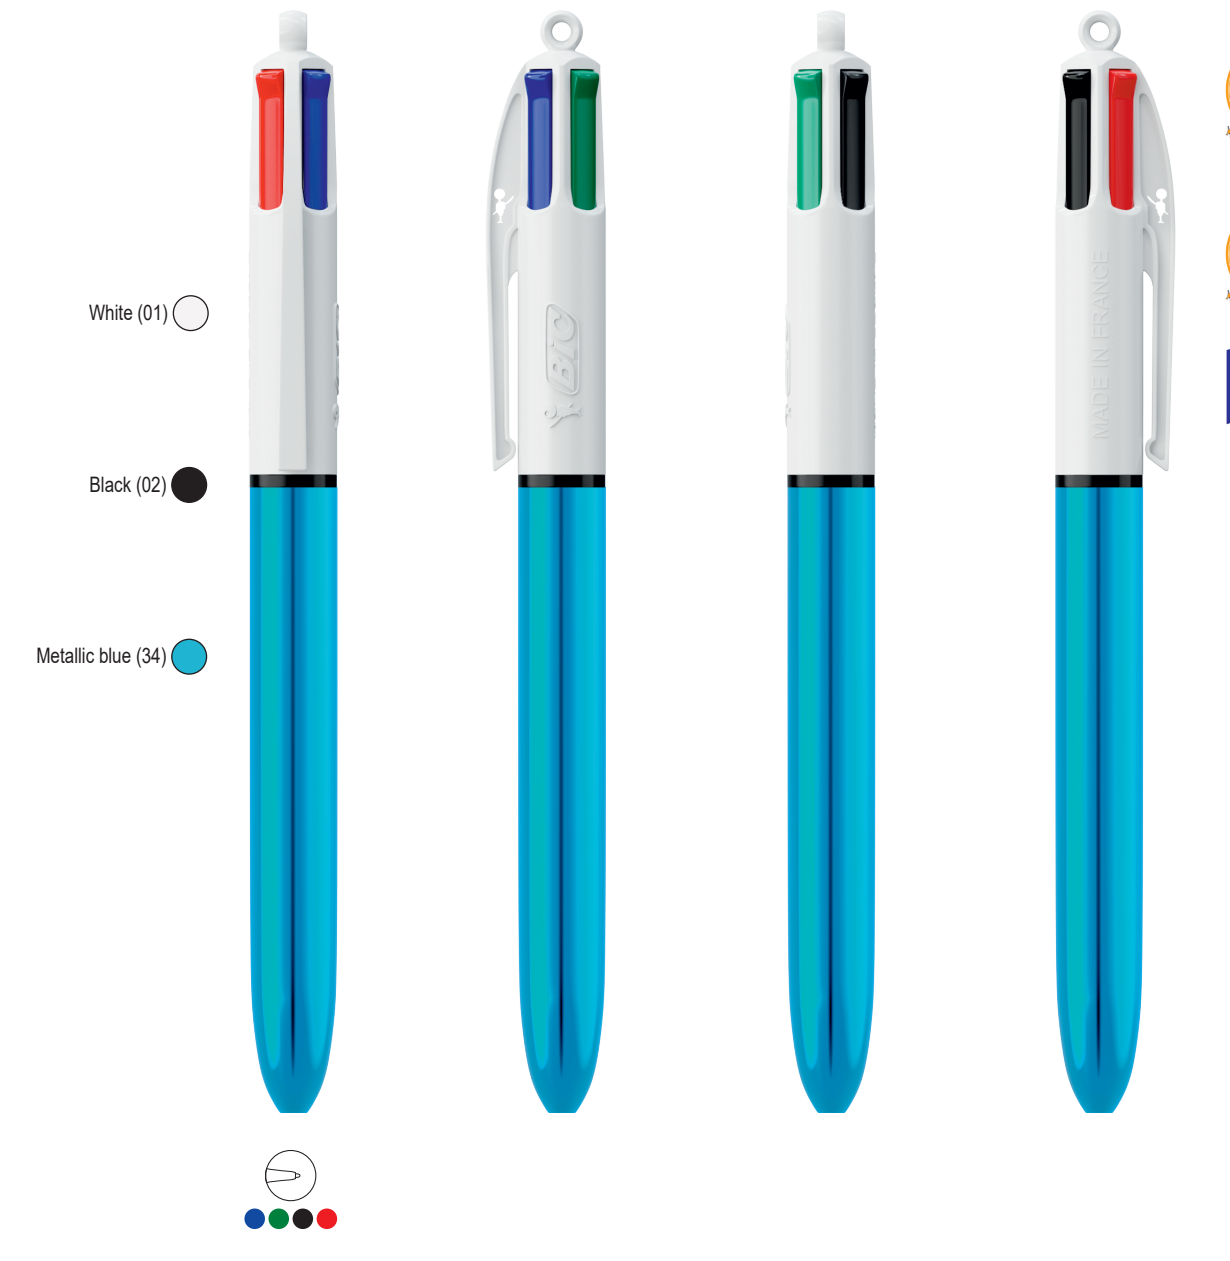

LP metallic blue\_UP\_white\_RI black

LP metallic purple\_UP white\_RI black

LP gold\_UP white\_RI black

LP metallic silver\_UP white\_RI black

LP Rose Gold\_UP white\_RI black

LP metallic blue\_UP\_white\_RI black

LP metallic purple\_UP white\_RI black

LP gold\_UP white\_RI black

LP metallic silver\_UP white\_RI black

LP Rose Gold\_UP white\_RI black

**Laser colour**  
Silver