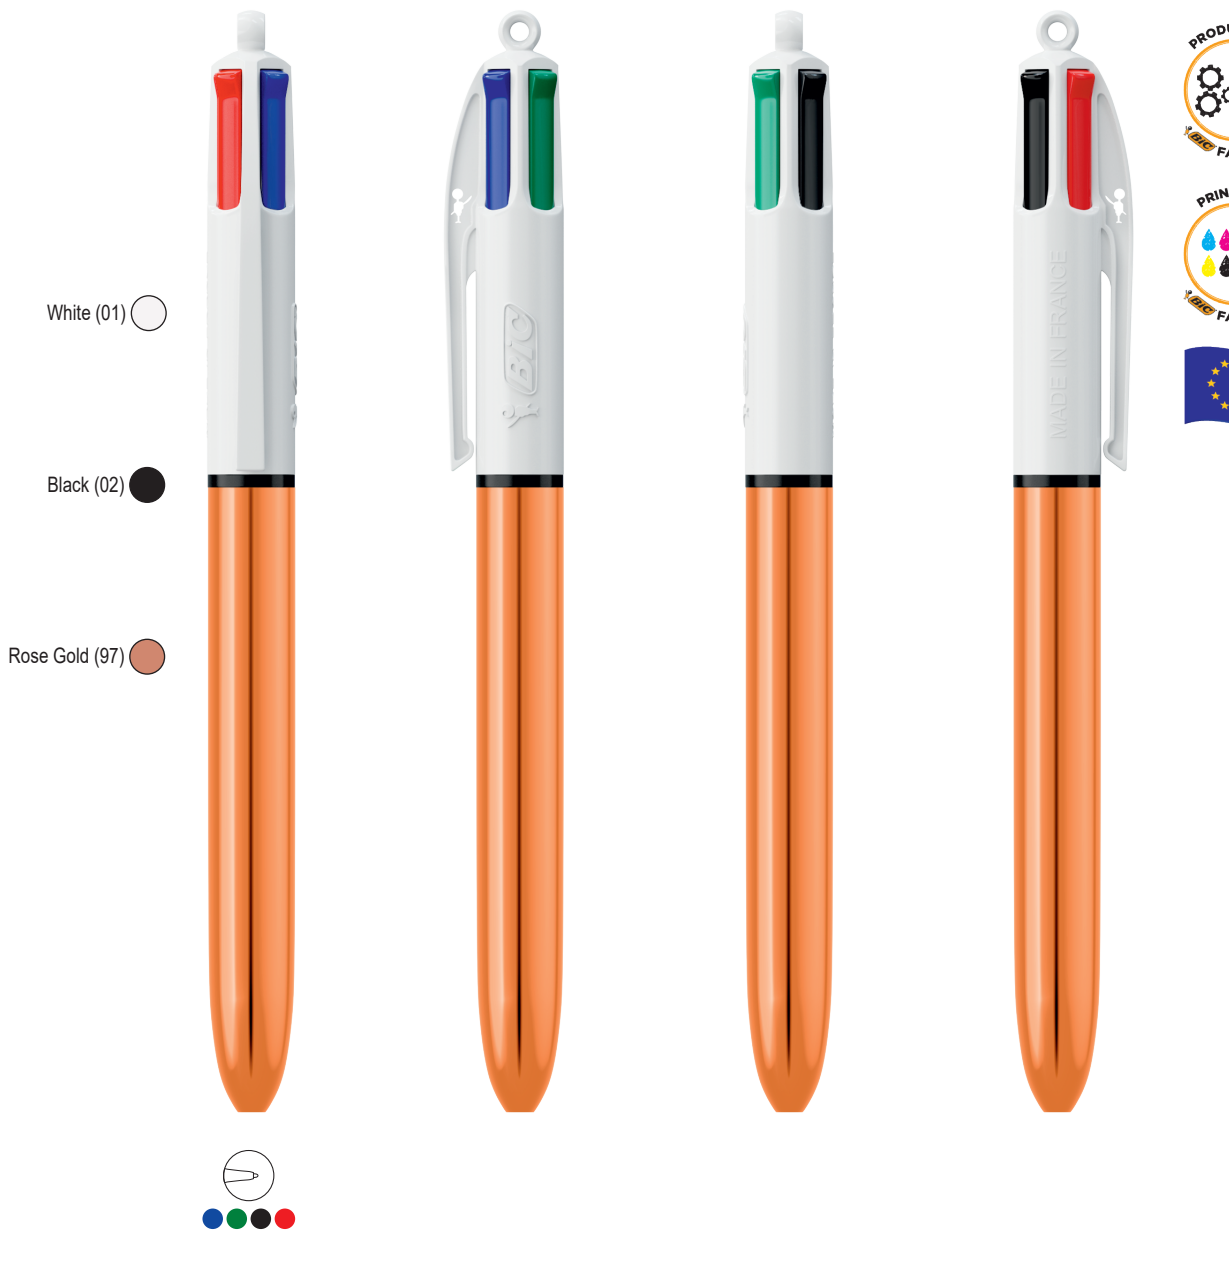

LP metallic blue\_UP\_white\_RI black

LP metallic purple\_UP white\_RI black

LP gold\_UP white\_RI black

LP metallic silver\_UP white\_RI black

LP Rose Gold\_UP white\_RI black

LP metallic blue\_UP\_white\_RI black

LP metallic purple\_UP white\_RI black

LP gold\_UP white\_RI black

LP metallic silver\_UP white\_RI black

LP Rose Gold\_UP white\_RI black

**Laser colour**  
Silver