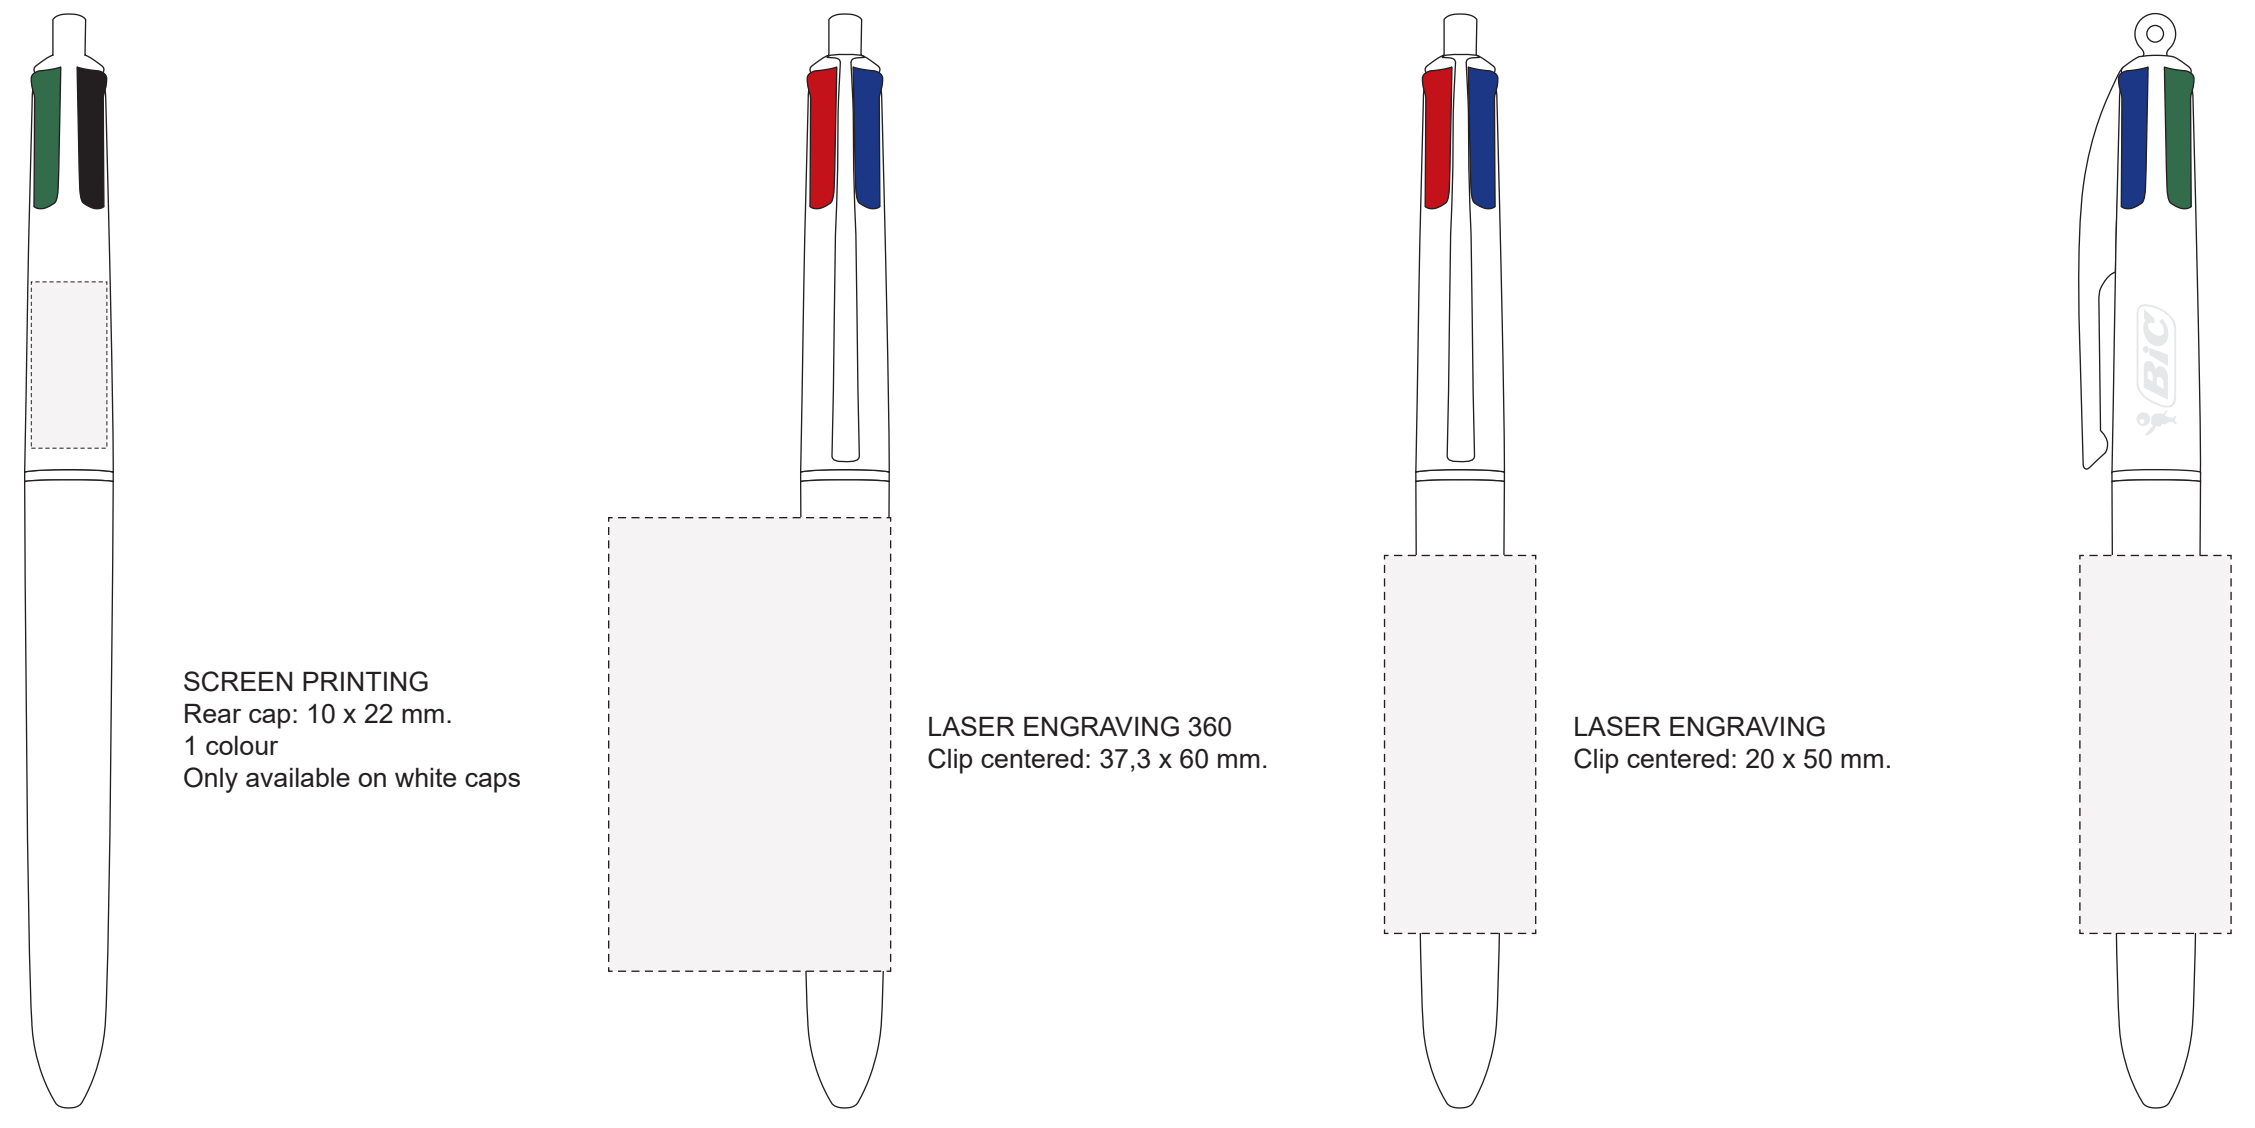

LP metallic blue\_UP\_white\_RI black

LP metallic purple\_UP white\_RI black

LP gold\_UP white\_RI black

LP metallic silver\_UP white\_RI black

LP Rose Gold\_UP white\_RI black

LP metallic blue\_UP\_white\_RI black

LP metallic purple\_UP white\_RI black

LP gold\_UP white\_RI black

LP metallic silver\_UP white\_RI black

LP Rose Gold\_UP white\_RI black

**Laser colour**  
Silver