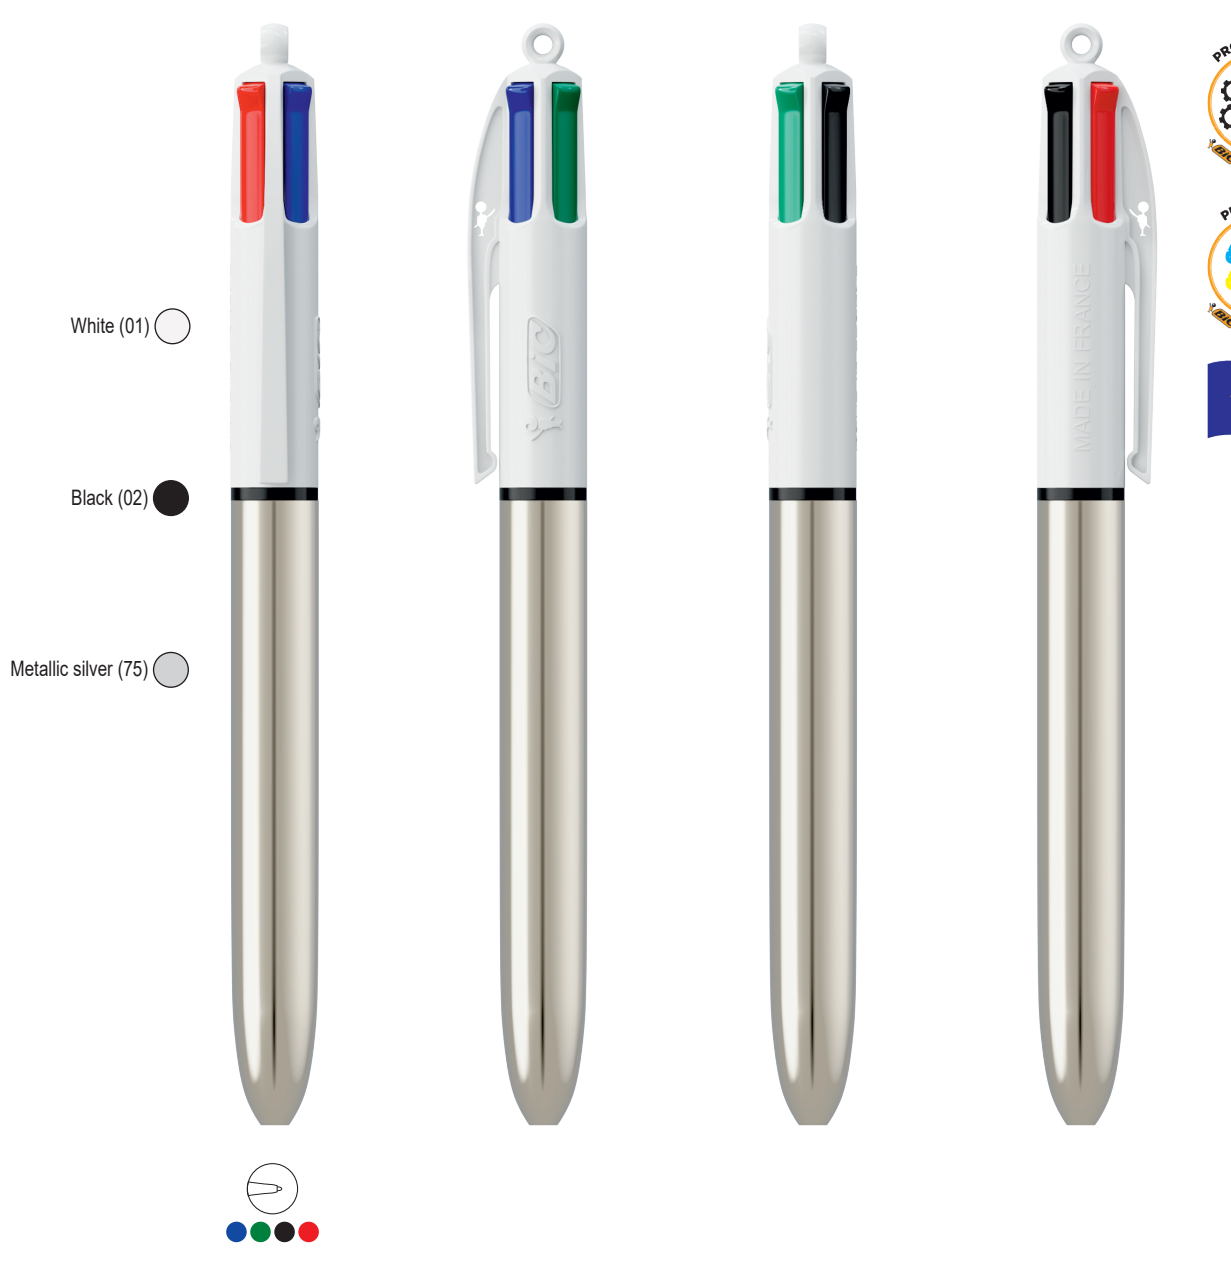

LP metallic blue\_UP\_white\_RI black

LP metallic purple\_UP white\_RI black

LP gold\_UP white\_RI black

LP metallic silver\_UP white\_RI black

LP Rose Gold\_UP white\_RI black

LP metallic blue\_UP\_white\_RI black

LP metallic purple\_UP white\_RI black

LP gold\_UP white\_RI black

LP metallic silver\_UP white\_RI black

LP Rose Gold\_UP white\_RI black

**Laser colour**  
Silver