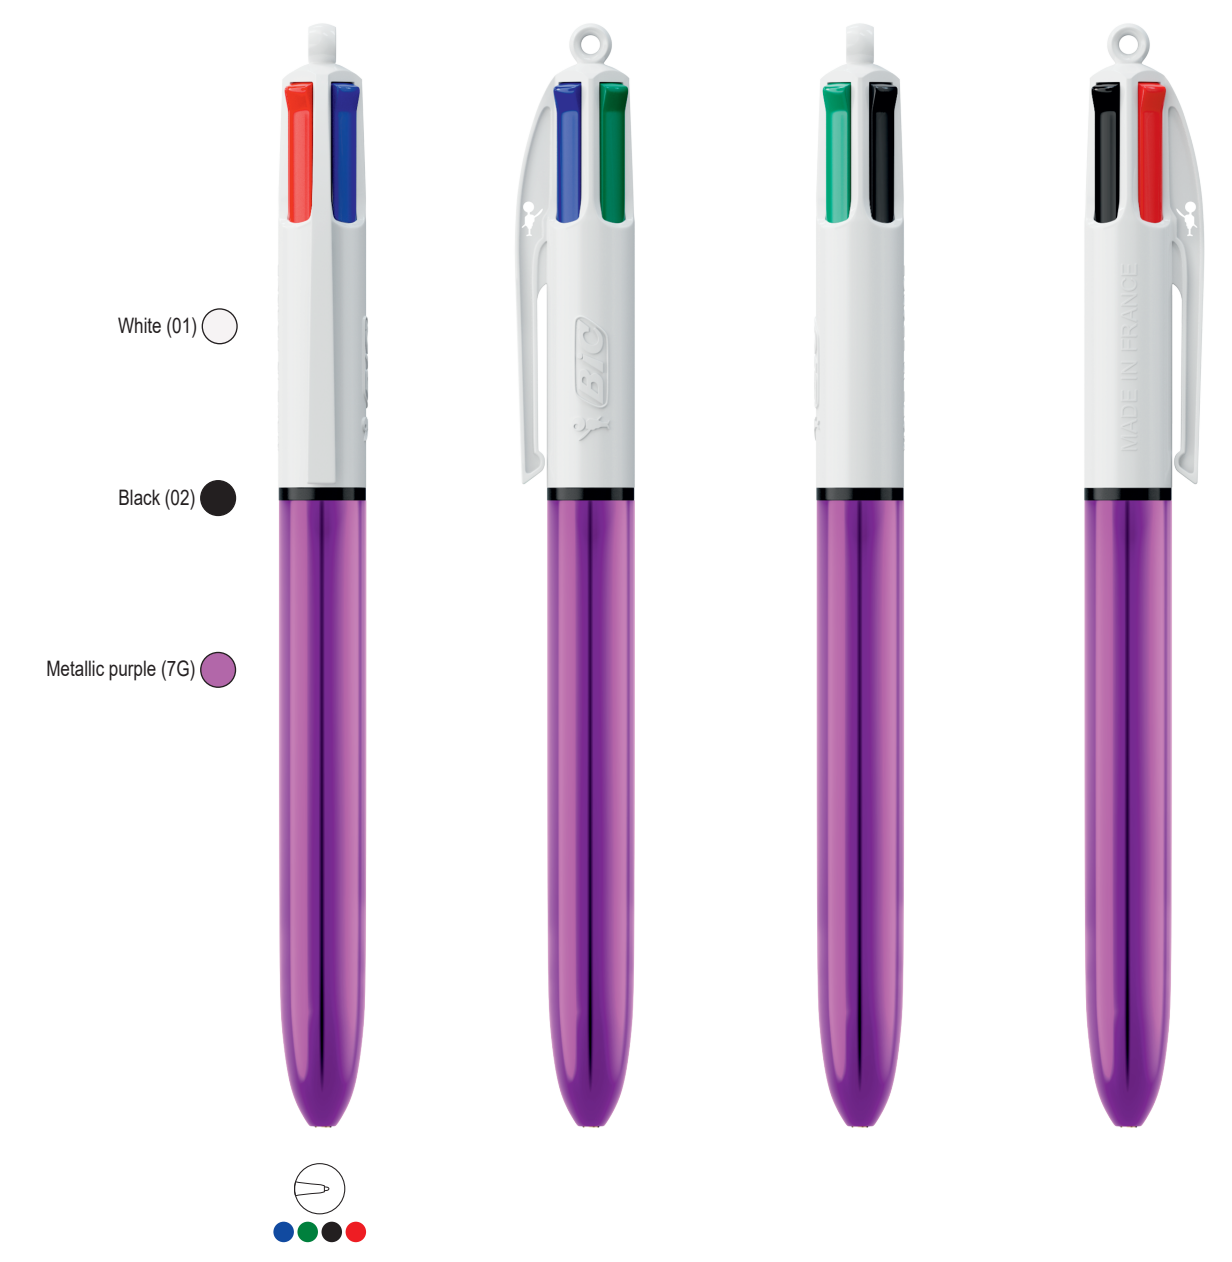

LP metallic blue\_UP\_white\_RI black

LP metallic purple\_UP white\_RI black

LP gold\_UP white\_RI black

LP metallic silver\_UP white\_RI black

LP Rose Gold\_UP white\_RI black

LP metallic blue\_UP\_white\_RI black

LP metallic purple\_UP white\_RI black

LP gold\_UP white\_RI black

LP metallic silver\_UP white\_RI black

LP Rose Gold\_UP white\_RI black

**Laser colour**  
Silver