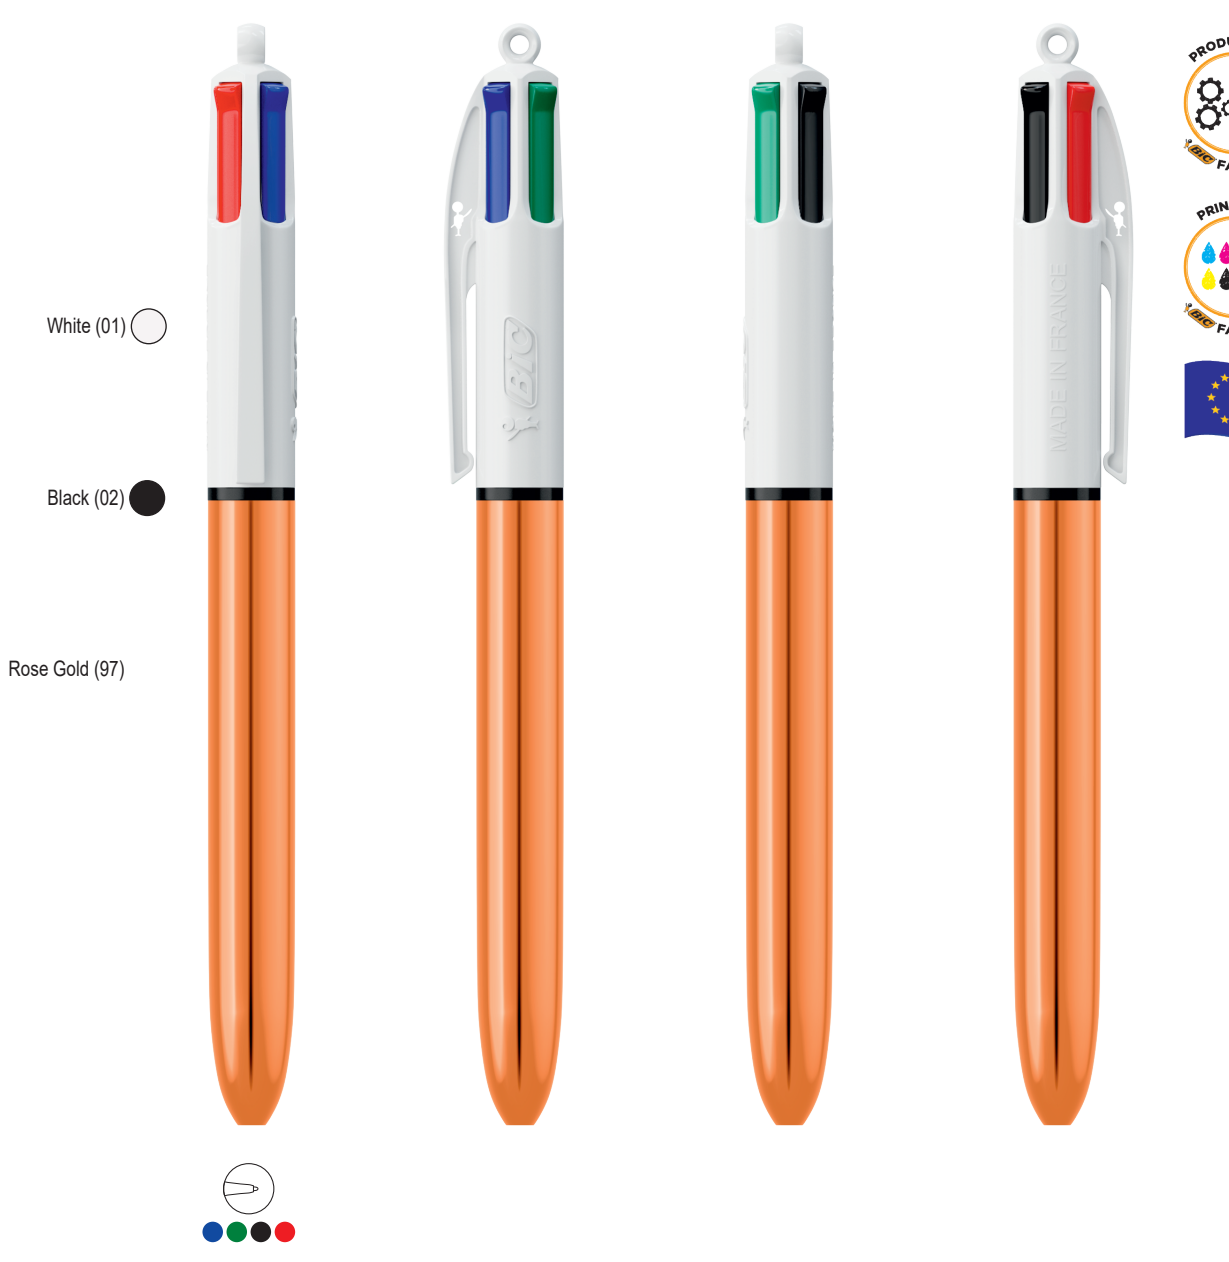

LP metallic blue\_UP\_white\_RI black

LP metallic purple\_UP white\_RI black

LP gold\_UP white\_RI black

LP metallic silver\_UP white\_RI black

LP Rose Gold\_UP white\_RI black

LP metallic blue\_UP\_white\_RI black

LP metallic purple\_UP white\_RI black

LP gold\_UP white\_RI black

LP metallic silver\_UP white\_RI black

LP Rose Gold\_UP white\_RI black

**Laser colour**  
Silver