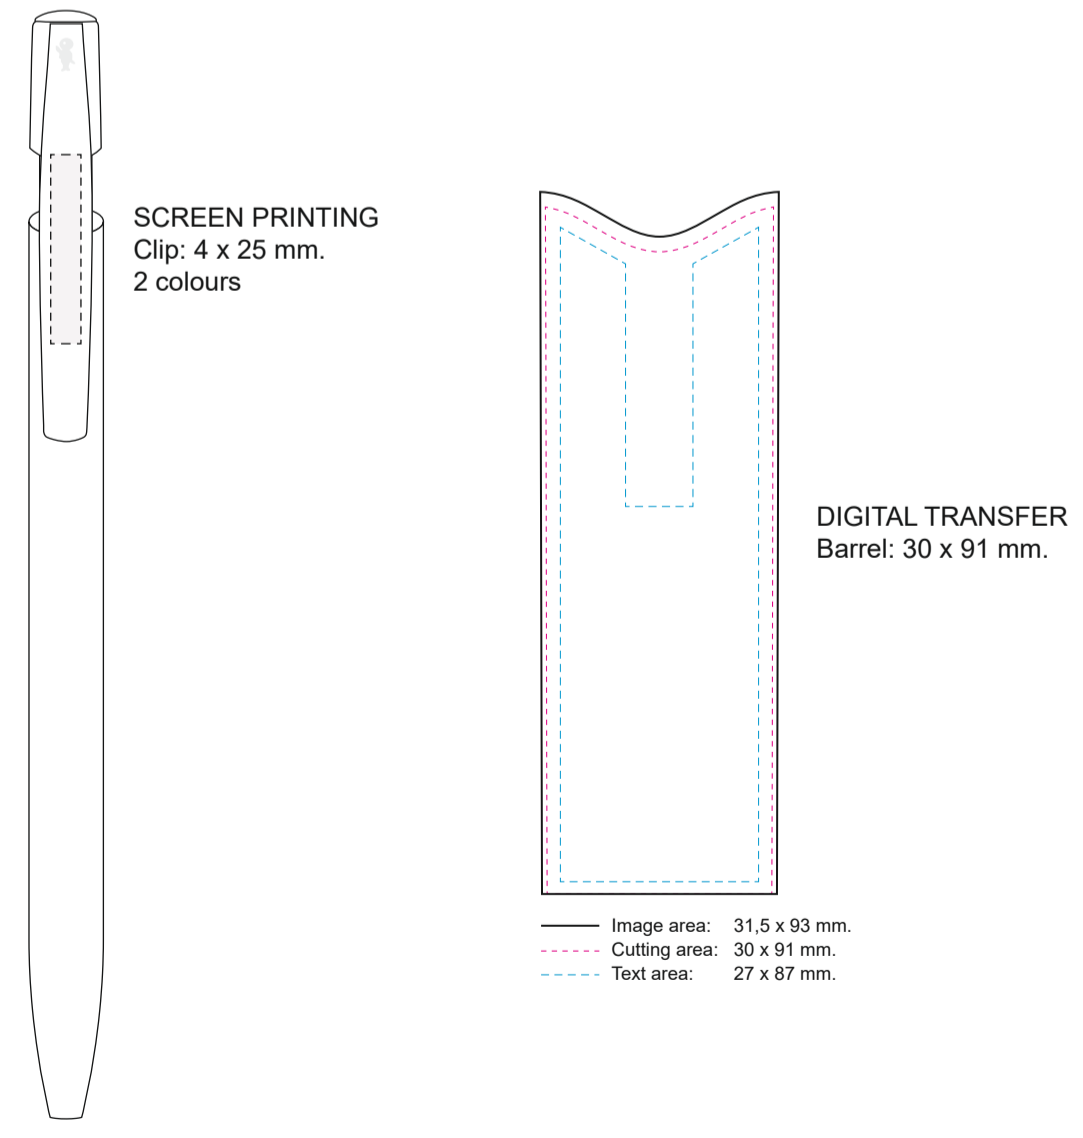

Barrel white pearl