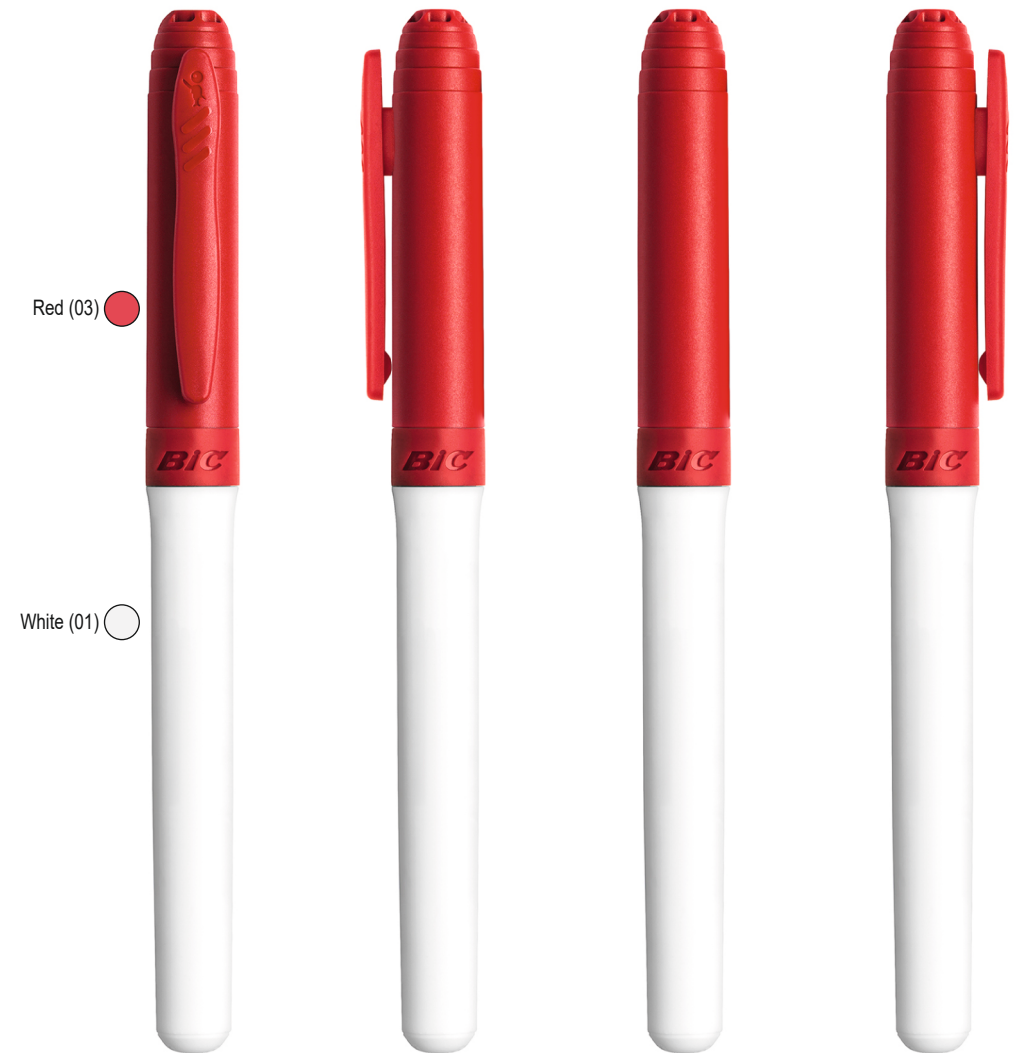

SCREEN PRINTING  
Clip centered: 25 x 45 mm.  
3 colours

SCREEN PRINTING  
Rear clip: 15 x 25 mm.  
3 colours

GripBlack INK\_BA white\_TR black  
● Black ink (R2)

Black (02) ●

White (01) ○

GripGreen INK\_BA white\_TR green  
● Green ink (R4)

Green (05) ●

White (01) ○

GripRed INK\_BA white\_TR red  
● Red ink (R3)

Red (03) ●

White (01) ○