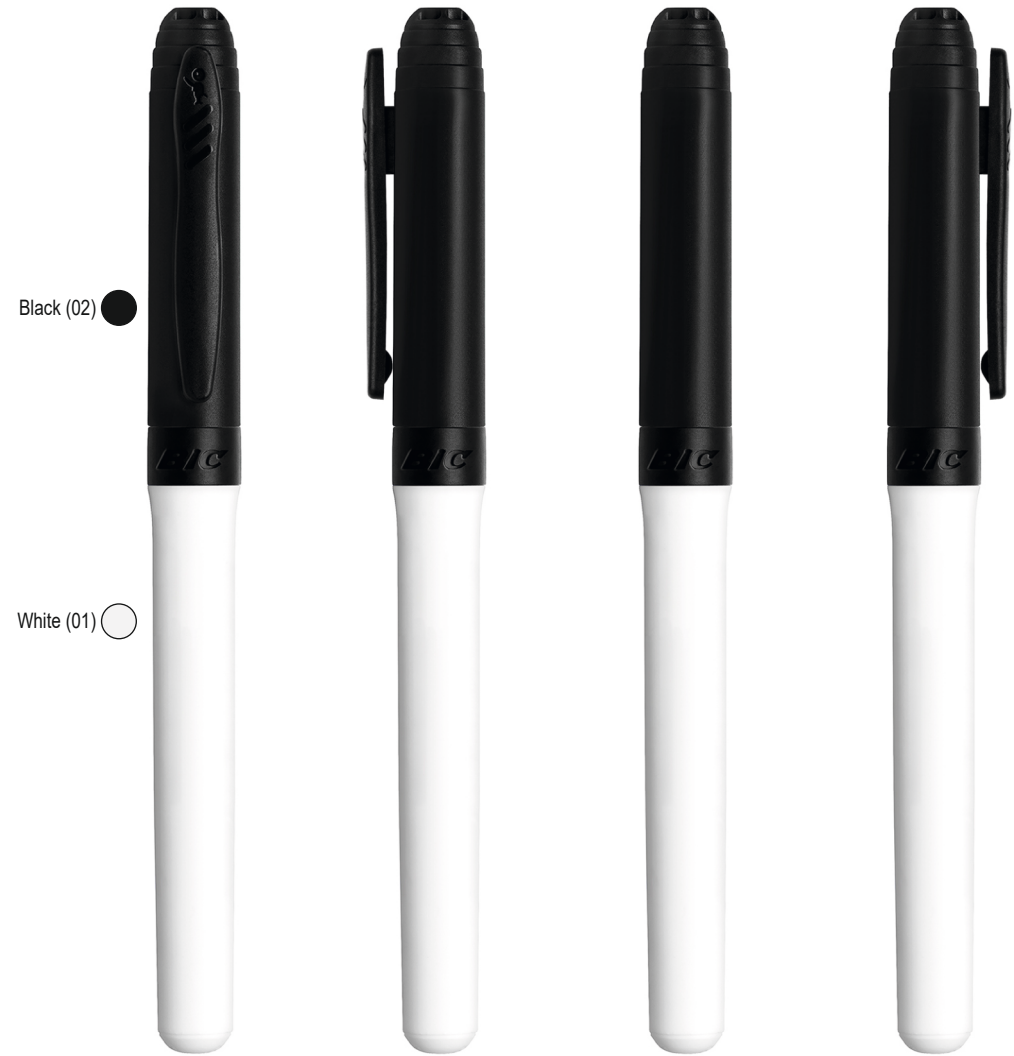

SCREEN PRINTING  
Clip centered: 25 x 45 mm.  
3 colours

SCREEN PRINTING  
Rear clip: 15 x 25 mm.  
3 colours

GripBlack INK\_BA white\_TR black  
● Black ink (R2)

Black (02) ●

White (01) ○

GripGreen INK\_BA white\_TR green  
● Green ink (R4)

Green (05) ●

White (01) ○

GripRed INK\_BA white\_TR red  
● Red ink (R3)

Red (03) ●

White (01) ○