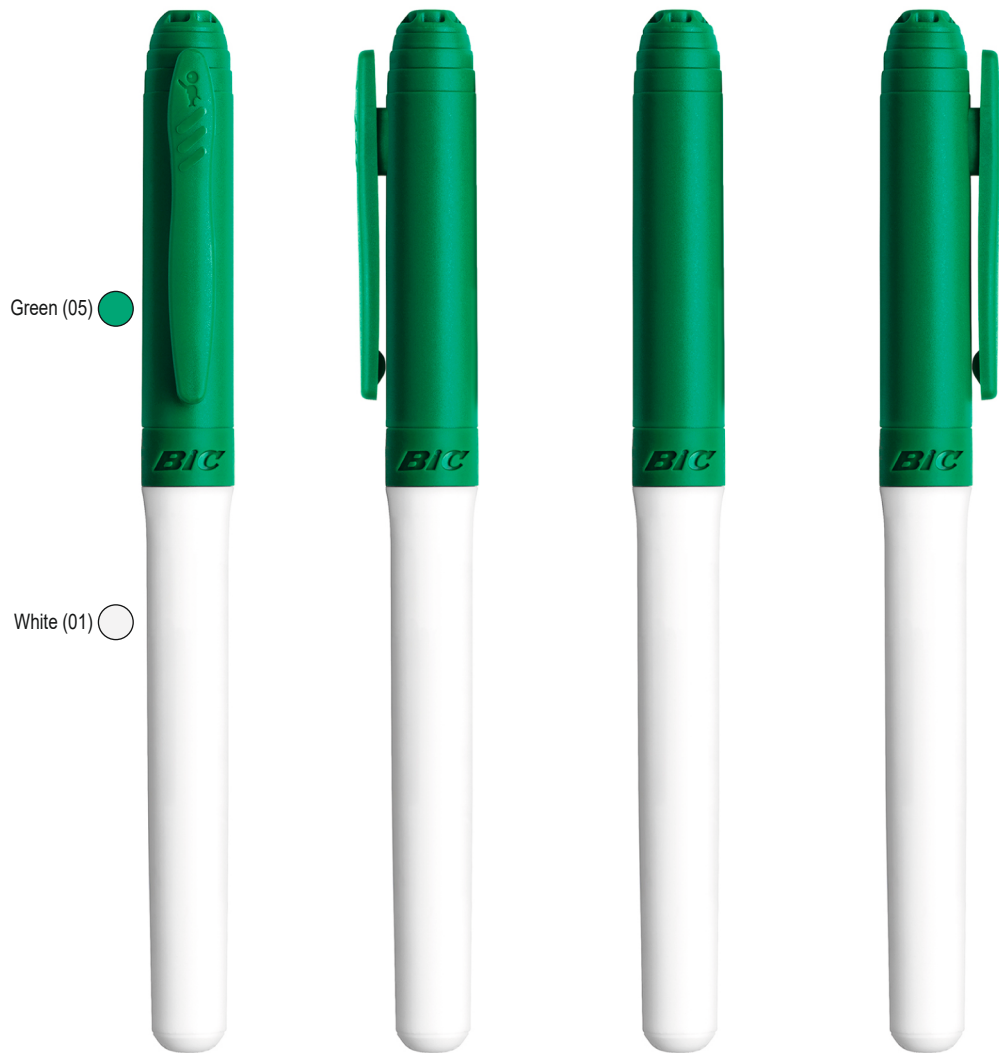

SCREEN PRINTING  
Clip centered: 25 x 45 mm.  
3 colours

SCREEN PRINTING  
Rear clip: 15 x 25 mm.  
3 colours

GripBlack INK\_BA white\_TR black  
● Black ink (R2)

Black (02) ●

White (01) ○

GripGreen INK\_BA white\_TR green  
● Green ink (R4)

Green (05) ●

White (01) ○

GripRed INK\_BA white\_TR red  
● Red ink (R3)

Red (03) ●

White (01) ○