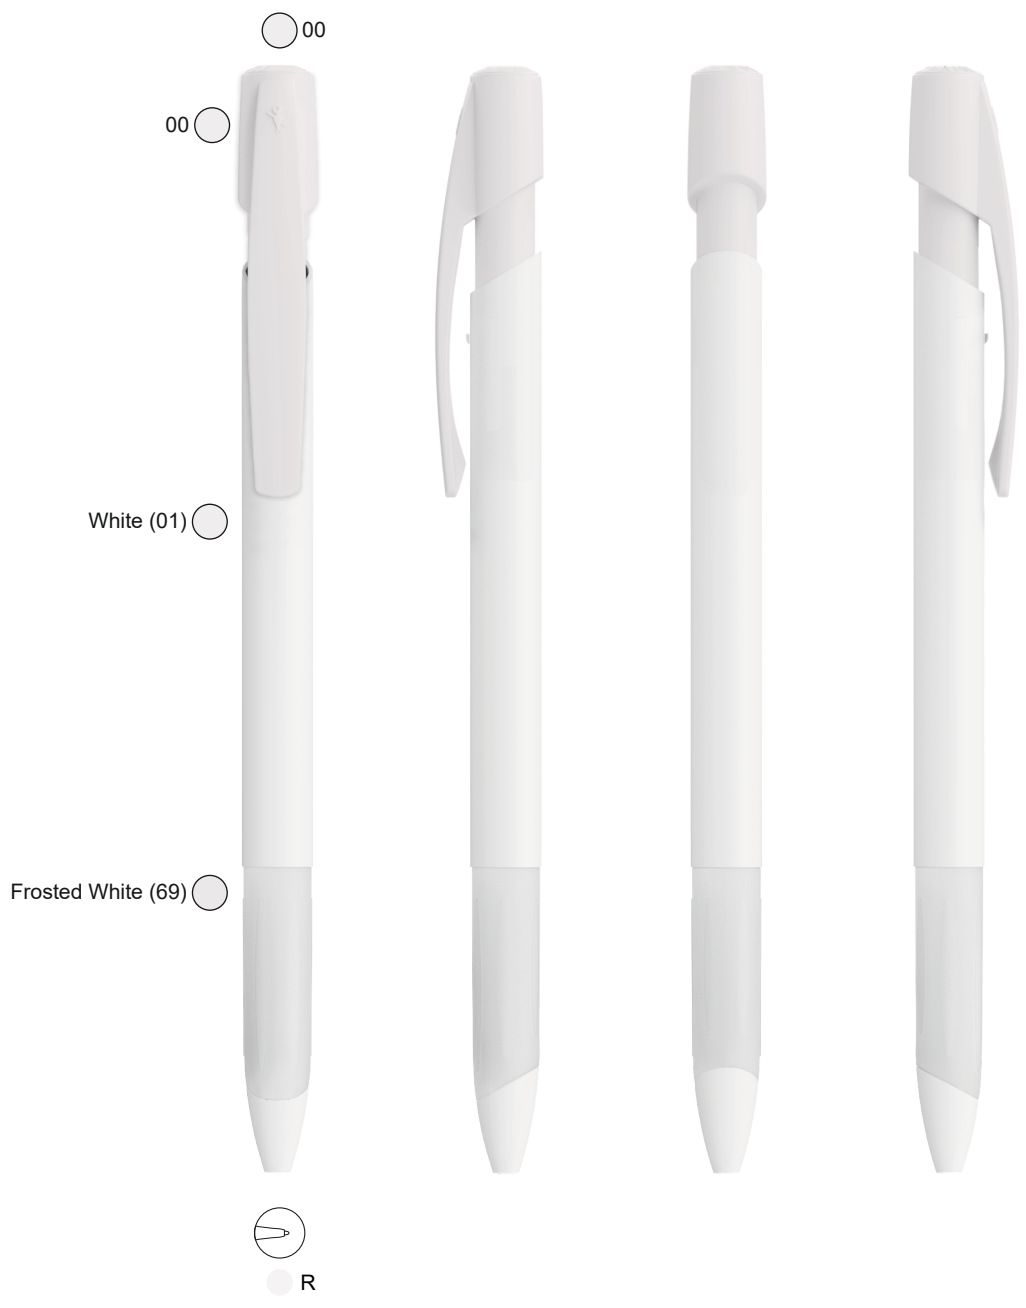

SCREEN PRINTING
Clip: 4 x 25 mm.
2 colours

SCREEN PRINTING
Clip centered: 20 x 32 mm.
4 colours

SCREEN PRINTING
Rear clip: 20 x 32 mm.
4 colours

White (01)

Frosted White (69)

R

Frosted dark blue (40)

Frosted White (69)

R

Frosted dark green(82)

Frosted White (69)

R

Frosted orange (71)

Frosted White (69)

R

SCREEN PRINTING
Clip: 4 x 25 mm.
2 colours

DIGITAL TRANSFER
Barrel: 30 x 81 mm.

Image area: 31,5 x 85 mm.
Cutting area: 30 x 81 mm.
Text area: 27 x 76 mm.

White (01)

Frosted White (69)

R