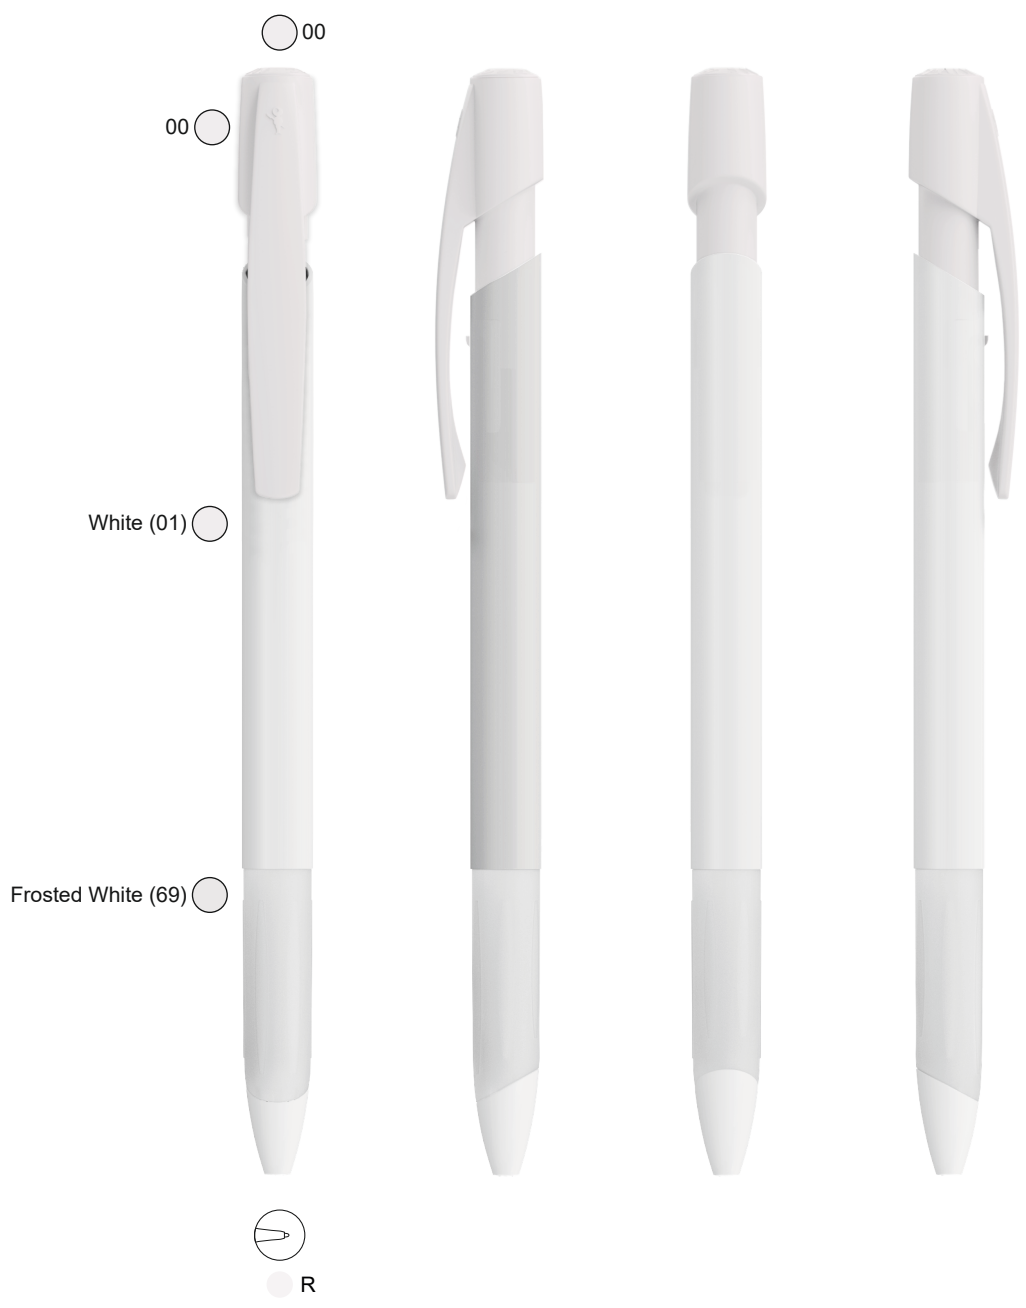

SCREEN PRINTING
Clip: 4 x 25 mm.
2 colours

SCREEN PRINTING
Clip centered: 20 x 32 mm.
4 colours

SCREEN PRINTING
Rear clip: 20 x 32 mm.
4 colours

White (01)

Frosted White (69)

R

Frosted dark blue (40)

Frosted White (69)

R

Frosted dark green(82)

Frosted White (69)

R

Frosted orange (71)

Frosted White (69)

R

SCREEN PRINTING
Clip: 4 x 25 mm.
2 colours

DIGITAL TRANSFER
Barrel: 30 x 81 mm.

Image area: 31,5 x 85 mm.
Cutting area: 30 x 81 mm.
Text area: 27 x 76 mm.

White (01)

Frosted White (69)

R