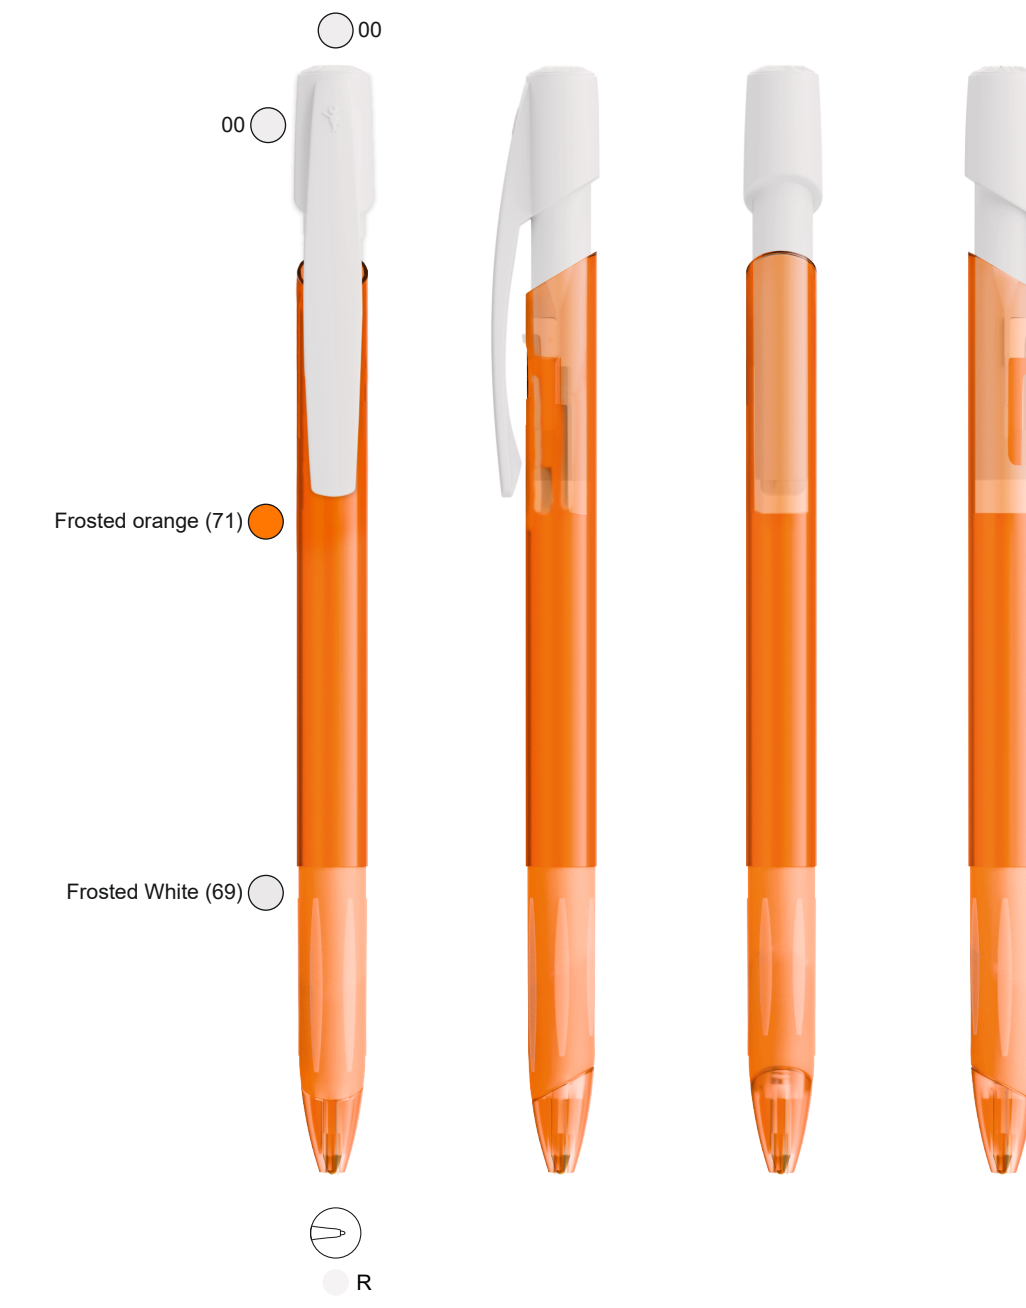

SCREEN PRINTING
Clip: 4 x 25 mm.
2 colours

SCREEN PRINTING
Clip centered: 20 x 32 mm.
4 colours

SCREEN PRINTING
Rear clip: 20 x 32 mm.
4 colours

White (01)

Frosted White (69)

R

Frosted dark blue (40)

Frosted White (69)

R

Frosted dark green(82)

Frosted White (69)

R

Frosted orange (71)

Frosted White (69)

R

SCREEN PRINTING
Clip: 4 x 25 mm.
2 colours

DIGITAL TRANSFER
Barrel: 30 x 81 mm.

Image area: 31,5 x 85 mm.
Cutting area: 30 x 81 mm.
Text area: 27 x 76 mm.

White (01)

Frosted White (69)

R