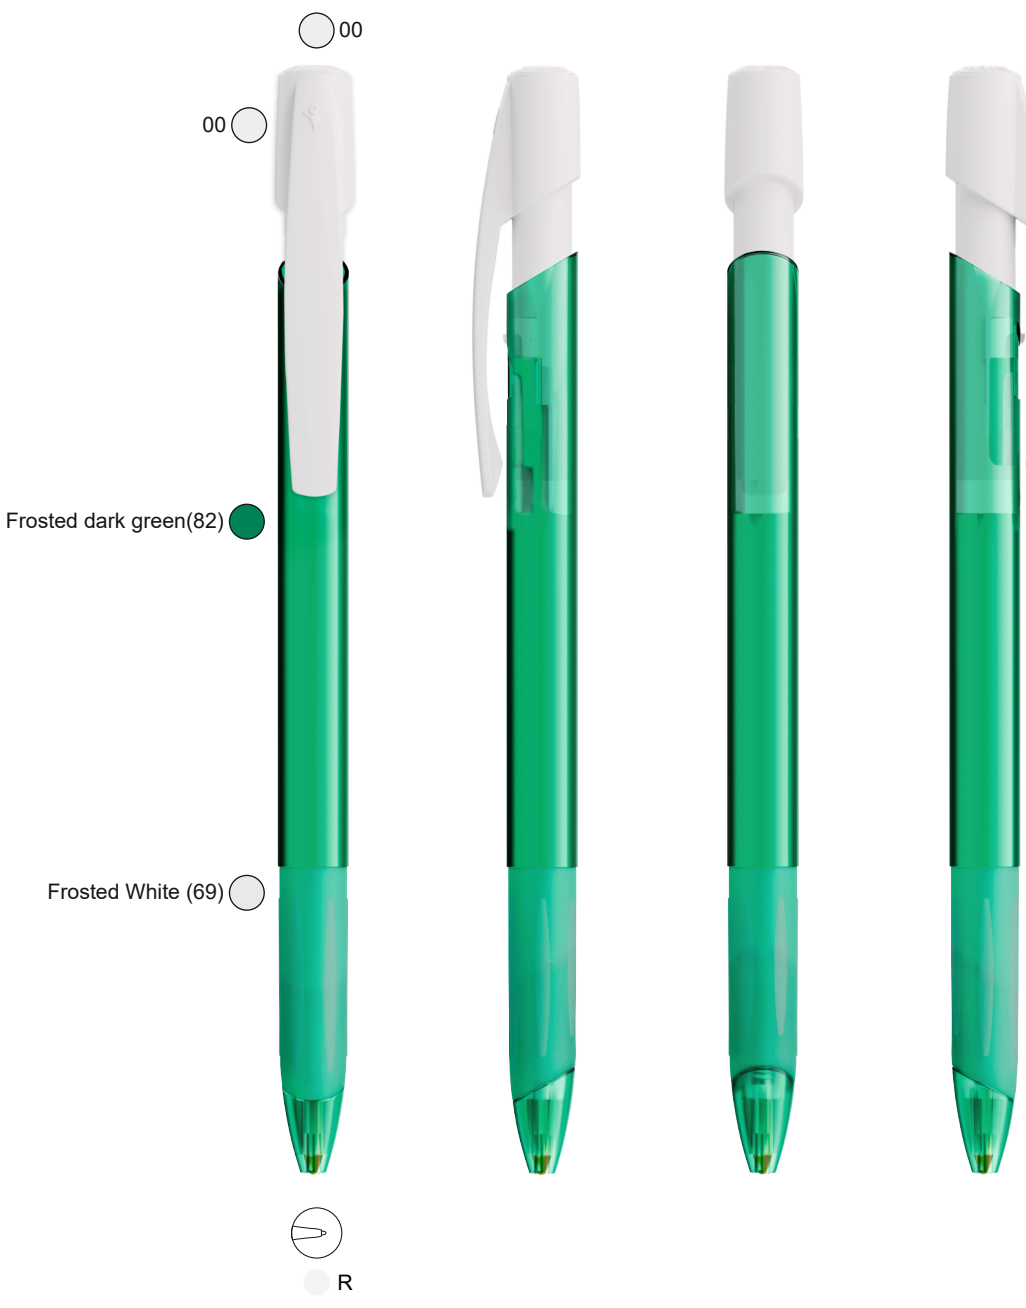

SCREEN PRINTING
Clip: 4 x 25 mm.
2 colours

SCREEN PRINTING
Clip centered: 20 x 32 mm.
4 colours

SCREEN PRINTING
Rear clip: 20 x 32 mm.
4 colours

White (01)

Frosted White (69)

R

Frosted dark blue (40)

Frosted White (69)

R

Frosted dark green(82)

Frosted White (69)

R

Frosted orange (71)

Frosted White (69)

R

SCREEN PRINTING
Clip: 4 x 25 mm.
2 colours

DIGITAL TRANSFER
Barrel: 30 x 81 mm.

Image area: 31,5 x 85 mm.
Cutting area: 30 x 81 mm.
Text area: 27 x 76 mm.

White (01)

Frosted White (69)

R