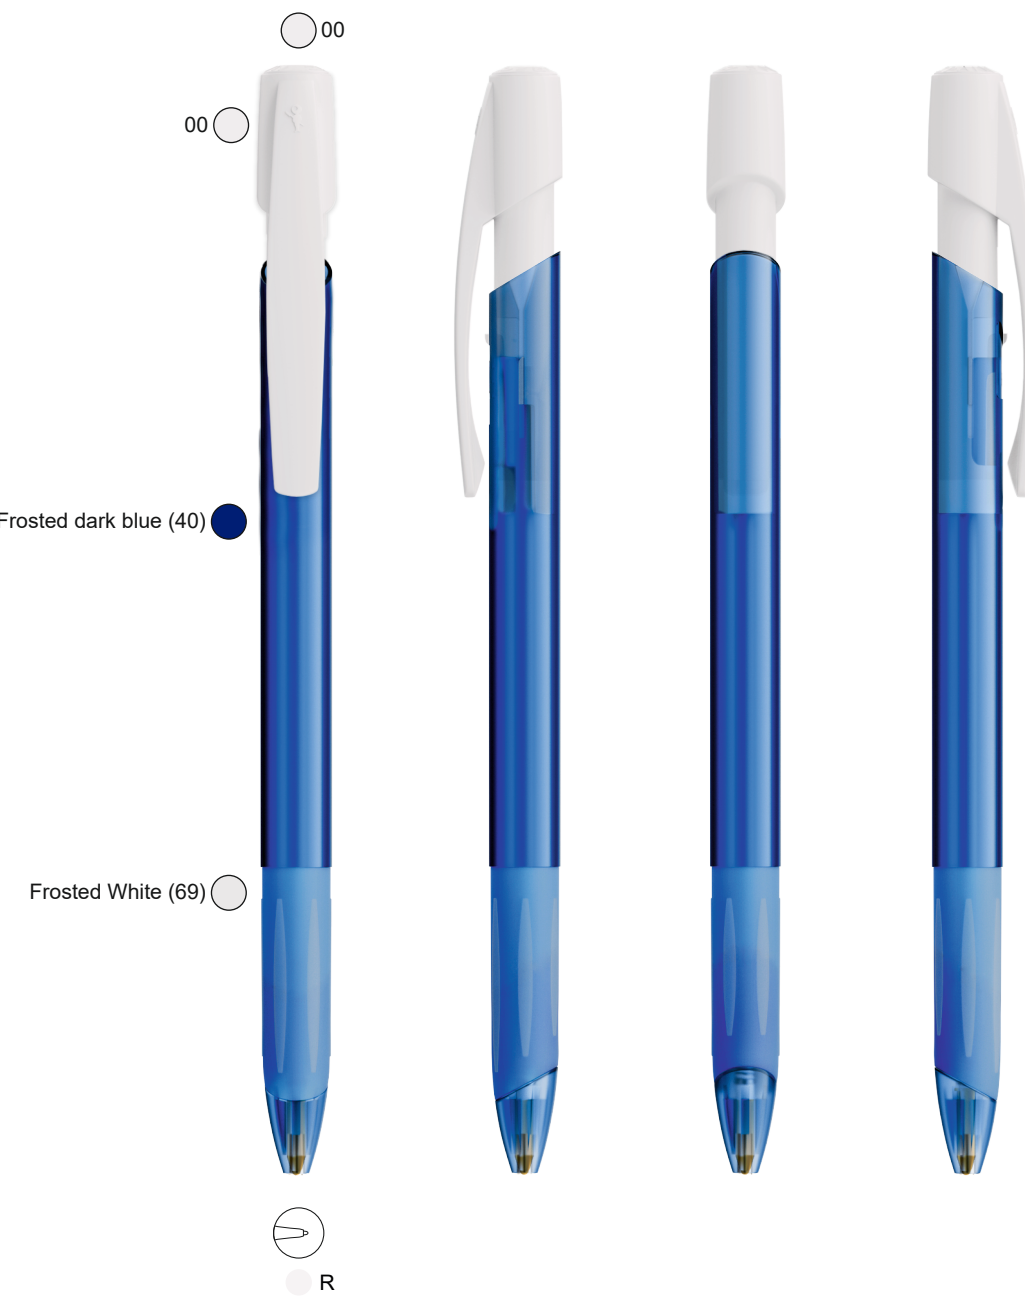

SCREEN PRINTING
Clip: 4 x 25 mm.
2 colours

SCREEN PRINTING
Clip centered: 20 x 32 mm.
4 colours

SCREEN PRINTING
Rear clip: 20 x 32 mm.
4 colours

White (01)

Frosted White (69)

R

Frosted dark blue (40)

Frosted White (69)

R

Frosted dark green(82)

Frosted White (69)

R

Frosted orange (71)

Frosted White (69)

R

SCREEN PRINTING
Clip: 4 x 25 mm.
2 colours

DIGITAL TRANSFER
Barrel: 30 x 81 mm.

Image area: 31,5 x 85 mm.
Cutting area: 30 x 81 mm.
Text area: 27 x 76 mm.

White (01)

Frosted White (69)

R