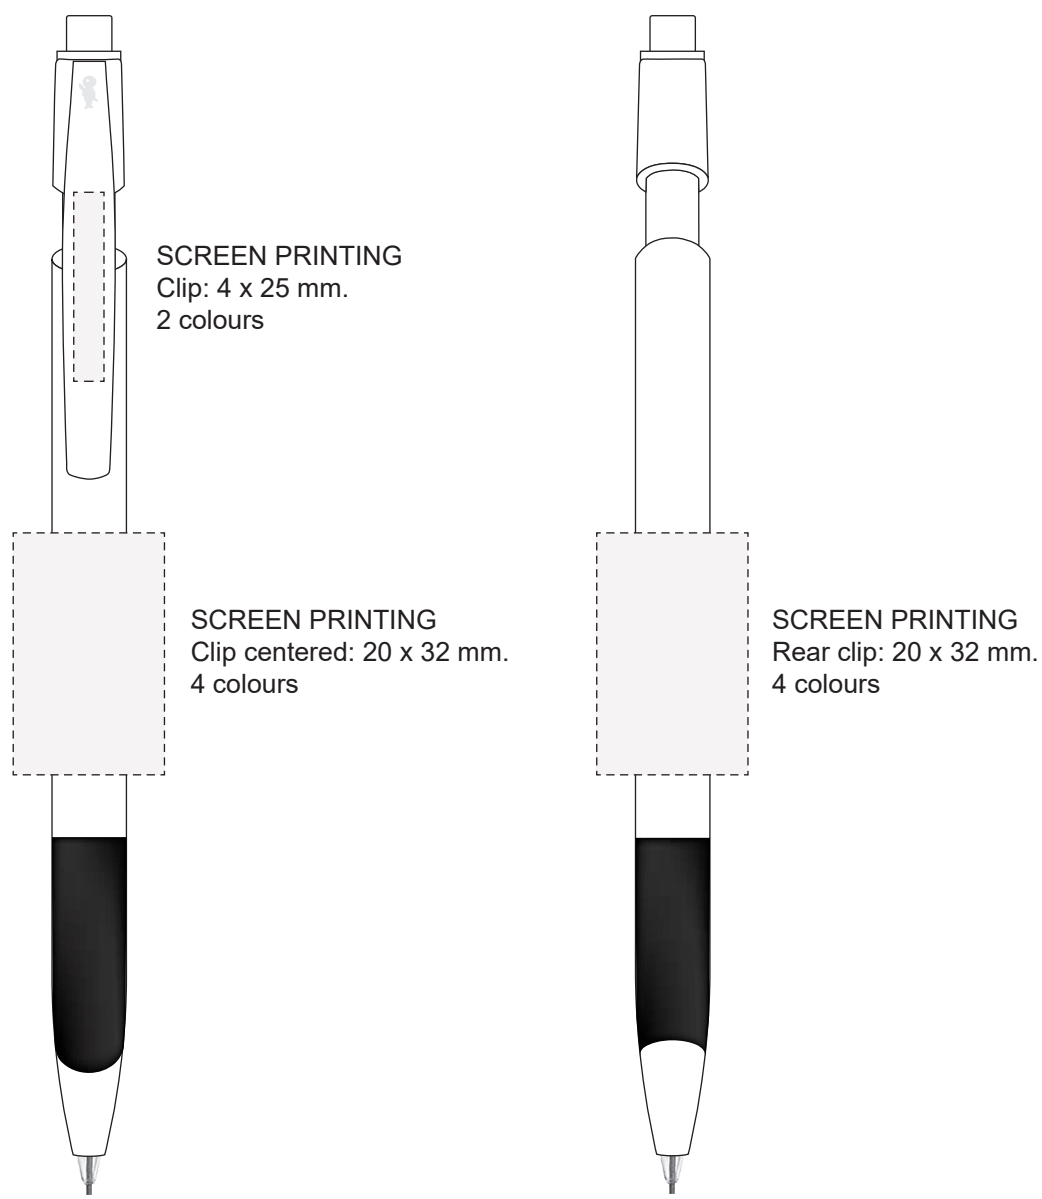

**Möbius loop**  
 Minimum size for screen printing

\*Only allowed on the barrel  
 \*\*Can be printed with any of the colours configured

**Möbius loop**  
 Minimum size for digital imprint

\*Only allowed on the barrel  
 \*\*Can be printed with any colour