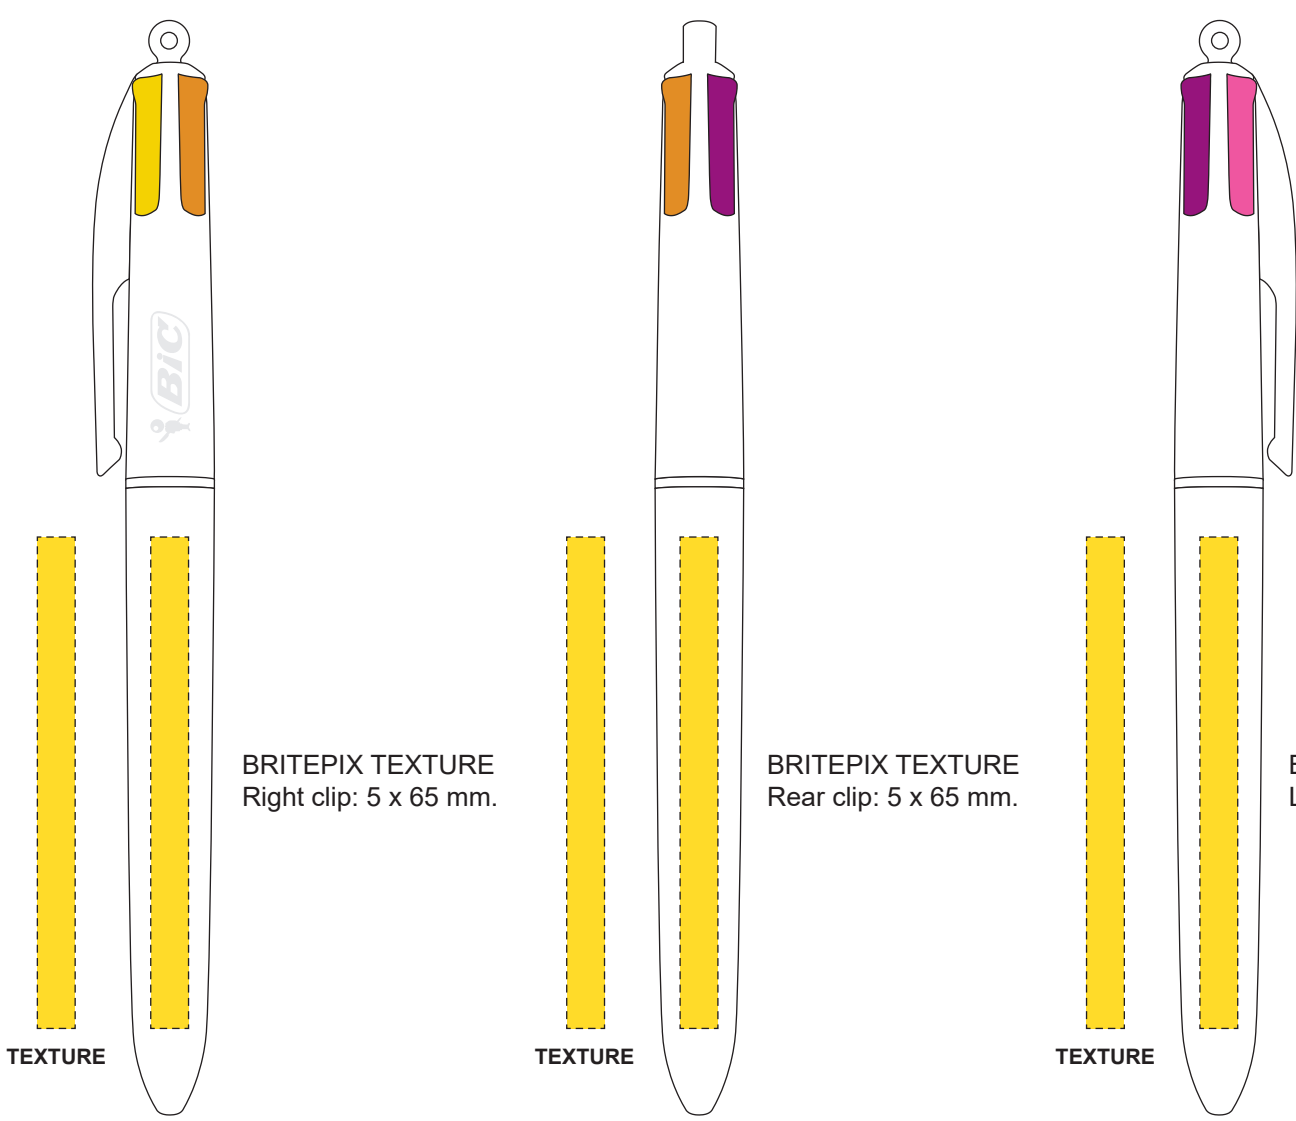

LP yellow_UP white_RI black

SCREEN PRINTING
Clip centered: 30 x 43 mm.
4 colours

SCREEN PRINTING
Right clip: 30 x 43 mm.
4 colours

SCREEN PRINTING
Rear cap: 10 x 22 mm.
1 colour
Only available on white caps

White (01) ○

Black (02) ●

Yellow (12) ●

BRITEPIX
Right clip: 5 x 65 mm.

BRITEPIX
Rear clip: 5 x 65 mm.

BRITEPIX
Left clip: 5 x 65 mm.

LP yellow_UP white_RI black

White (01) ○

Black (02) ●

Yellow (12) ●

BRITEPIX TEXTURE
Right clip: 5 x 65 mm.

BRITEPIX TEXTURE
Rear clip: 5 x 65 mm.

BRITEPIX TEXTURE
Left clip: 5 x 65 mm.

TEXTURE

TEXTURE

TEXTURE

LP yellow_UP white_RI black

White (01) ○

Black (02) ●

Yellow (12) ●

DIGITAL TRANSFER
Barrel: 36 x 62 mm.

Image area: 37,5 x 62 mm.
Cutting area: 36 x 62 mm.
Text area: 34,5 x 60 mm.

SCREEN PRINTING
Rear cap: 10 x 22 mm.
1 colour
Only available on white caps