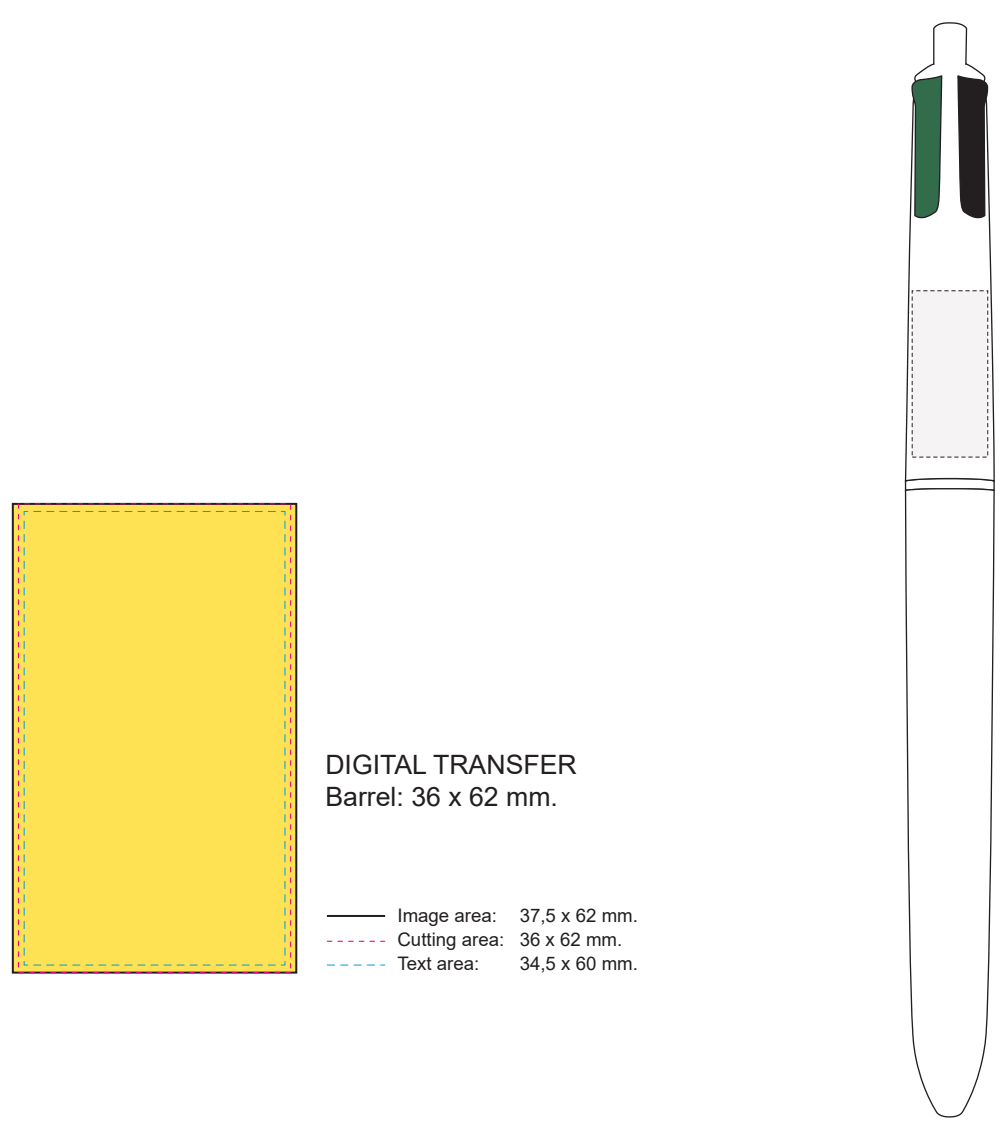

LP yellow_UP white_RI black

SCREEN PRINTING
Clip centered: 30 x 43 mm.
4 colours

SCREEN PRINTING
Right clip: 30 x 43 mm.
4 colours

SCREEN PRINTING
Rear cap: 10 x 22 mm.
1 colour
Only available on white caps

White (01) ○

Black (02) ●

Yellow (12) ●

BRITEPIX
Right clip: 5 x 65 mm.

BRITEPIX
Rear clip: 5 x 65 mm.

BRITEPIX
Left clip: 5 x 65 mm.

LP yellow_UP white_RI black

White (01) ○

Black (02) ●

Yellow (12) ●

BRITEPIX TEXTURE
Right clip: 5 x 65 mm.

BRITEPIX TEXTURE
Rear clip: 5 x 65 mm.

BRITEPIX TEXTURE
Left clip: 5 x 65 mm.

TEXTURE

TEXTURE

TEXTURE

LP yellow_UP white_RI black

White (01) ○

Black (02) ●

Yellow (12) ●

DIGITAL TRANSFER
Barrel: 36 x 62 mm.

Image area: 37,5 x 62 mm.
Cutting area: 36 x 62 mm.
Text area: 34,5 x 60 mm.

SCREEN PRINTING
Rear cap: 10 x 22 mm.
1 colour
Only available on white caps