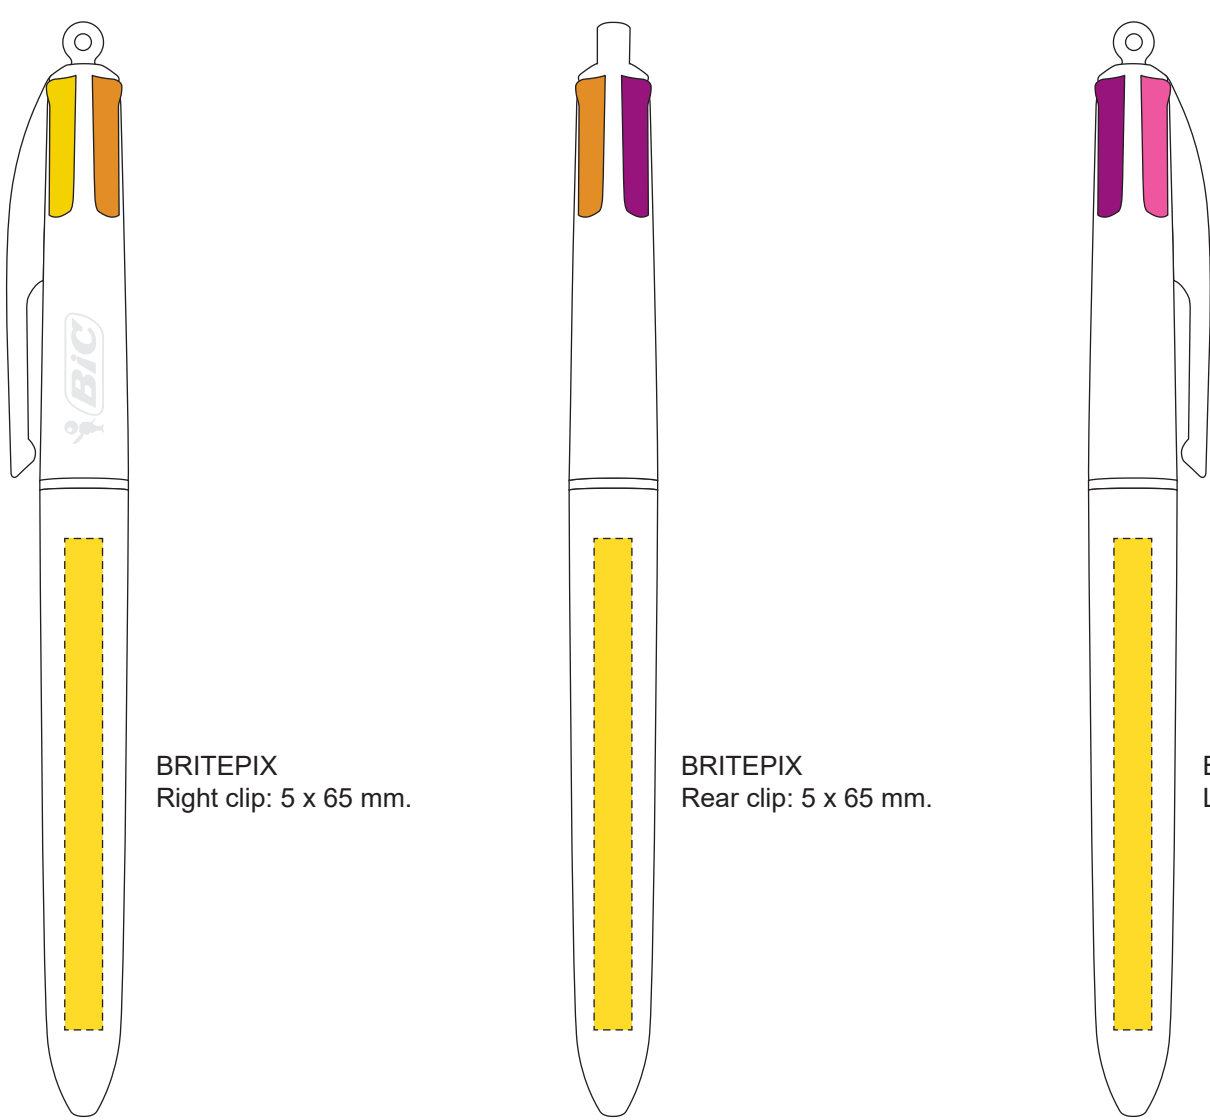

LP yellow_UP white_RI black

SCREEN PRINTING
Clip centered: 30 x 43 mm.
4 colours

SCREEN PRINTING
Right clip: 30 x 43 mm.
4 colours

SCREEN PRINTING
Rear cap: 10 x 22 mm.
1 colour
Only available on white caps

White (01) ○

Black (02) ●

Yellow (12) ●

BRITEPIX
Right clip: 5 x 65 mm.

BRITEPIX
Rear clip: 5 x 65 mm.

BRITEPIX
Left clip: 5 x 65 mm.

LP yellow_UP white_RI black

White (01) ○

Black (02) ●

Yellow (12) ●

BRITEPIX TEXTURE
Right clip: 5 x 65 mm.

BRITEPIX TEXTURE
Rear clip: 5 x 65 mm.

BRITEPIX TEXTURE
Left clip: 5 x 65 mm.

TEXTURE

TEXTURE

TEXTURE

LP yellow_UP white_RI black

White (01) ○

Black (02) ●

Yellow (12) ●

DIGITAL TRANSFER
Barrel: 36 x 62 mm.

Image area: 37,5 x 62 mm.
Cutting area: 36 x 62 mm.
Text area: 34,5 x 60 mm.

SCREEN PRINTING
Rear cap: 10 x 22 mm.
1 colour
Only available on white caps