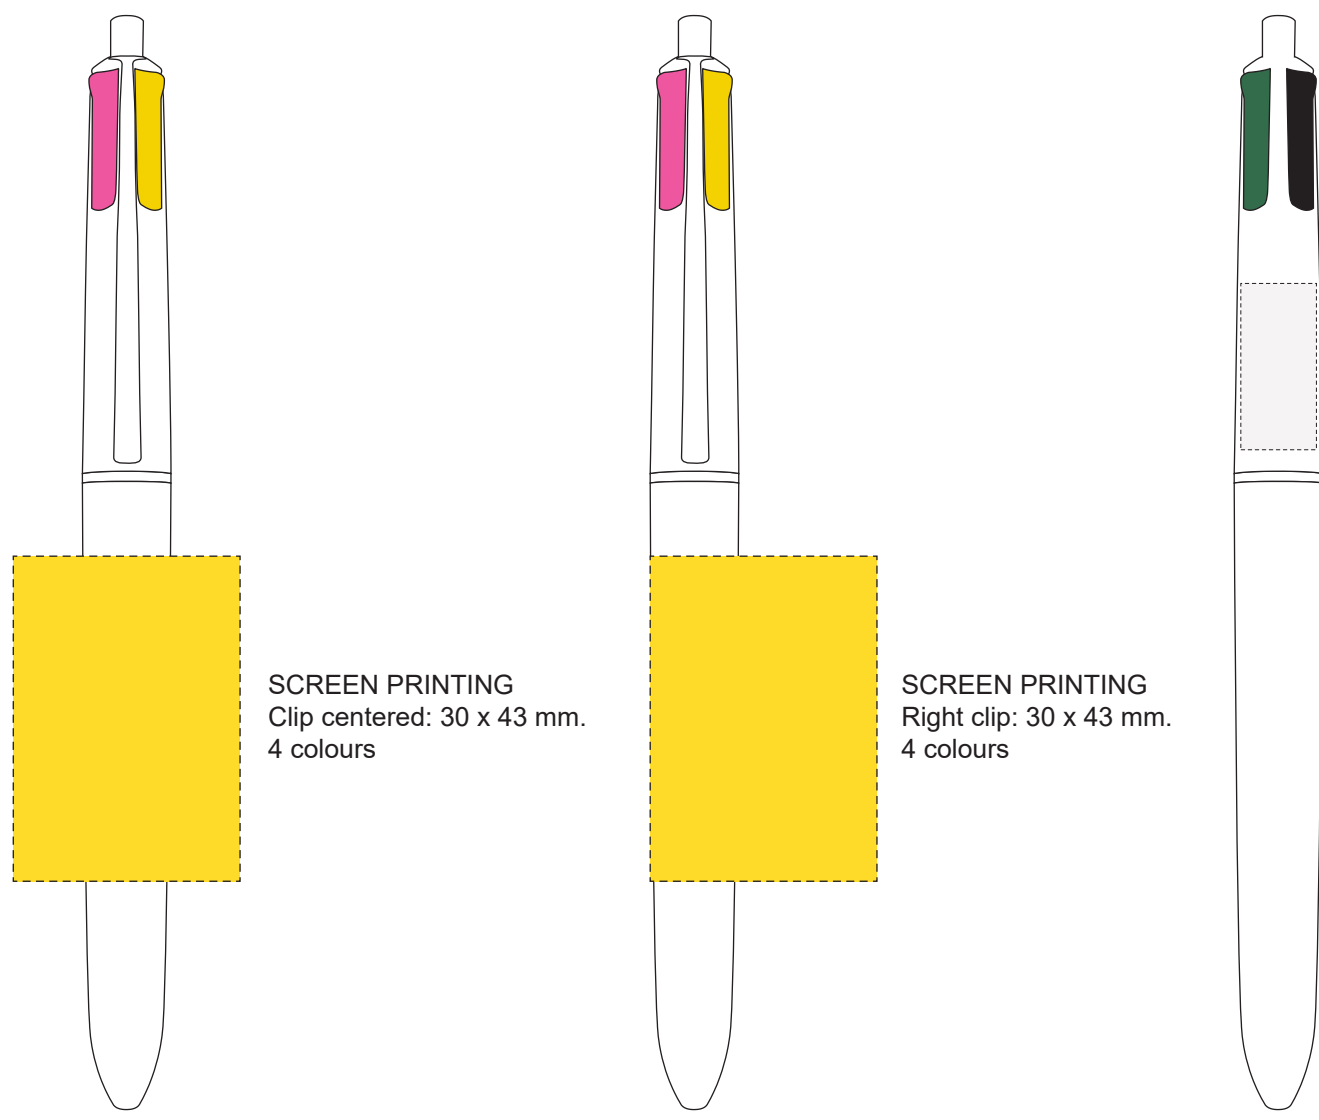

LP yellow_UP white_RI black

SCREEN PRINTING
Clip centered: 30 x 43 mm.
4 colours

SCREEN PRINTING
Right clip: 30 x 43 mm.
4 colours

SCREEN PRINTING
Rear cap: 10 x 22 mm.
1 colour
Only available on white caps

White (01) ○

Black (02) ●

Yellow (12) ●

BRITEPIX
Right clip: 5 x 65 mm.

BRITEPIX
Rear clip: 5 x 65 mm.

BRITEPIX
Left clip: 5 x 65 mm.

LP yellow_UP white_RI black

White (01) ○

Black (02) ●

Yellow (12) ●

BRITEPIX TEXTURE
Right clip: 5 x 65 mm.

BRITEPIX TEXTURE
Rear clip: 5 x 65 mm.

BRITEPIX TEXTURE
Left clip: 5 x 65 mm.

TEXTURE

TEXTURE

TEXTURE

LP yellow_UP white_RI black

White (01) ○

Black (02) ●

Yellow (12) ●

DIGITAL TRANSFER
Barrel: 36 x 62 mm.

Image area: 37,5 x 62 mm.
Cutting area: 36 x 62 mm.
Text area: 34,5 x 60 mm.

SCREEN PRINTING
Rear cap: 10 x 22 mm.
1 colour
Only available on white caps