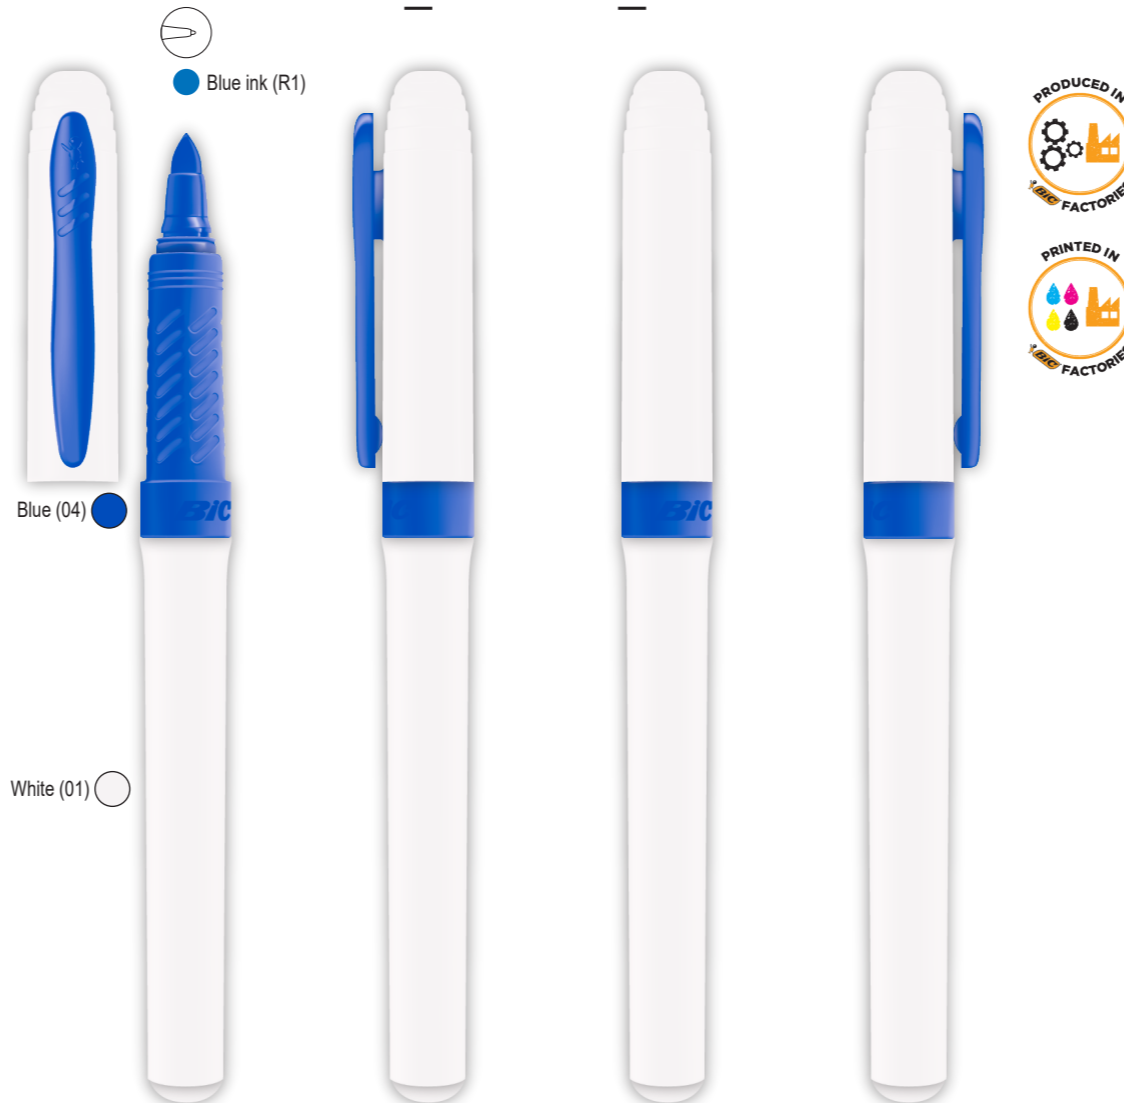

SCREEN PRINTING  
Clip centered: 25 x 45 mm.  
3 colours

SCREEN PRINTING  
Rear clip: 15 x 25 mm.  
3 colours

### Blue IN\_BA white\_Trim blue

### Black IN\_BA white\_Trim black