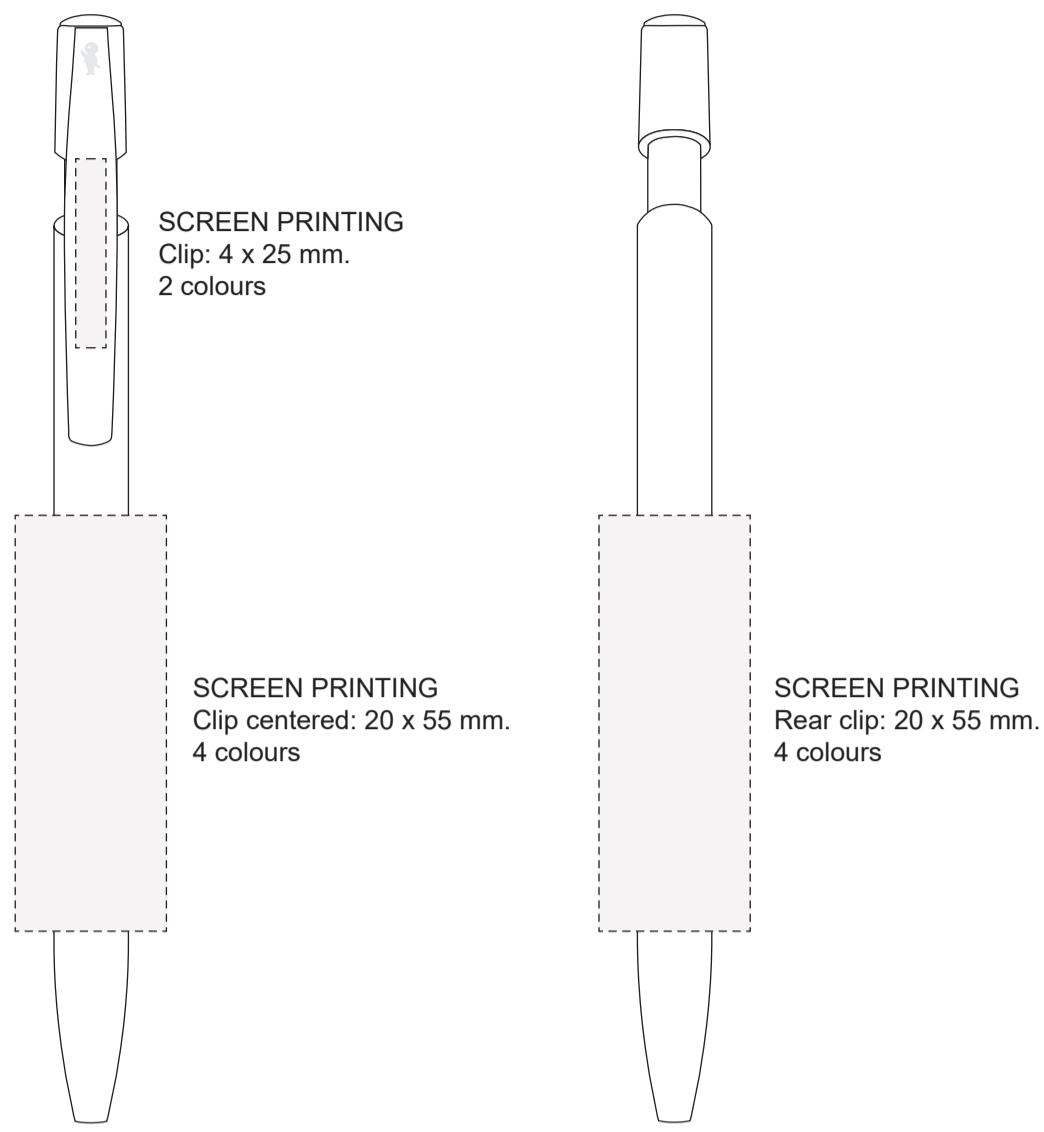

### Möbius loop

Minimum size for screen printing

\*Only allowed on the barrel

\*\*Can be printed with any of the colours configured

### Möbius loop

Minimum size for digital imprint

\*Only allowed on the barrel

\*\*Can be printed with any colour

#### Cuerpo blanco reciclado

#### Cuerpo de color reciclado