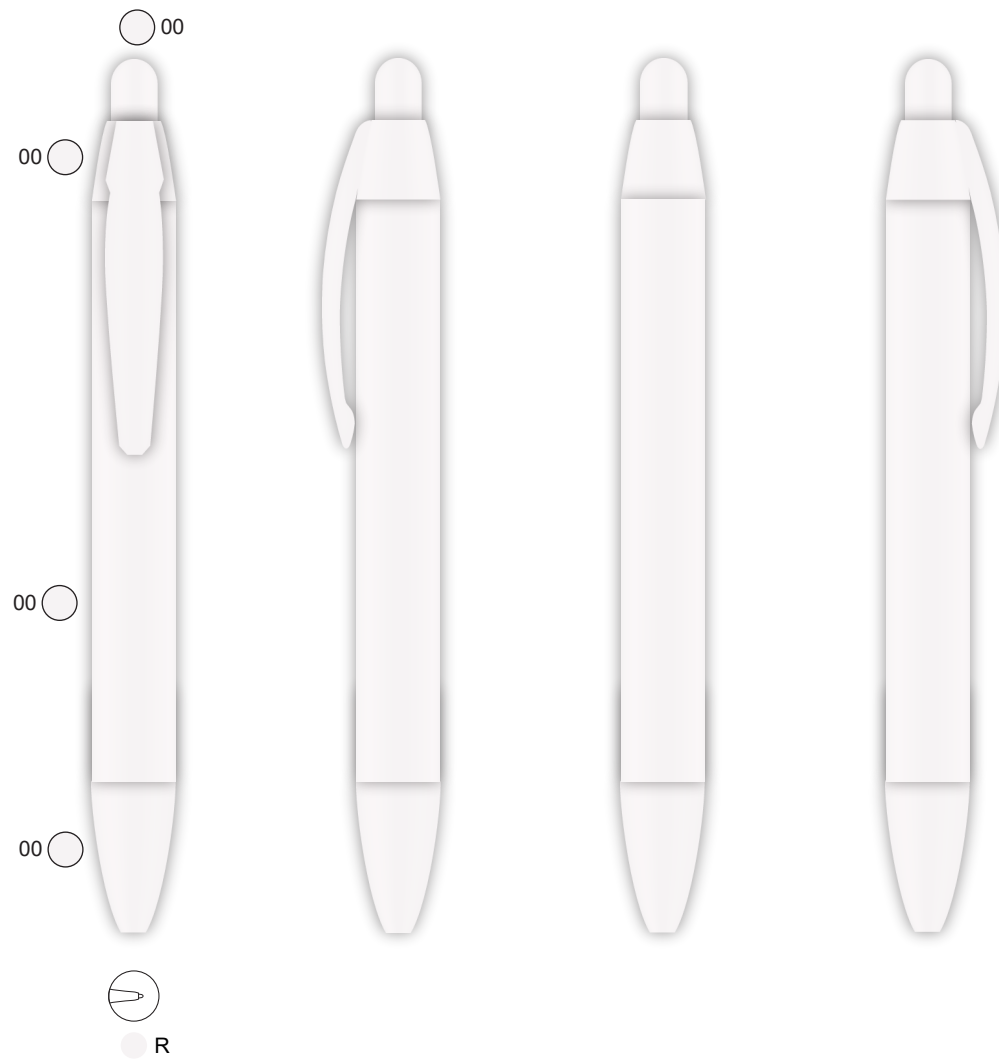

1893 Wide Body Mini Digital

DIGITAL TRANSFER
Barrel: 35 x 77 mm.

- Image area: 35,8 x 81 mm.
- - - Cutting area: 35 x 77 mm.
- - - Text area: 32,5 x 73 mm.

DIGITAL TRANSFER
Barrel: 35 x 77 mm.

- Image area: 35,8 x 81 mm.
- - - Cutting area: 35 x 77 mm.
- - - Text area: 32,5 x 73 mm.