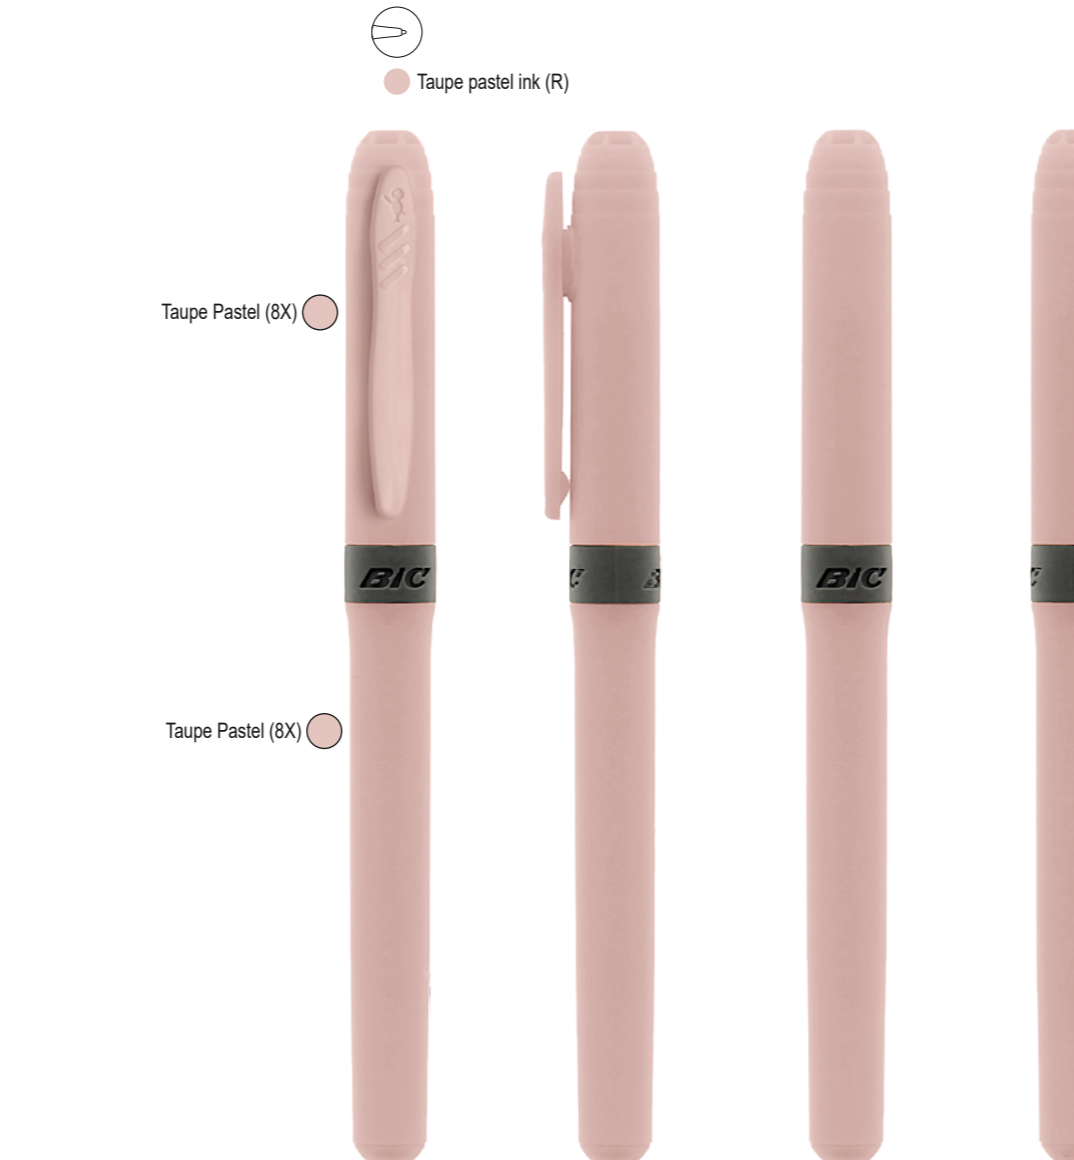

Grip green IN_Barrel/Cap apple green Highlighter

blue IN_Barrel/Cap light blue Highlighter

pink IN_Barrel/Cap pink Highlighter

Blue Pastel ink Blue pastel INTERCO

Green Pastel ink Green Pastel INTERCO

Yellow Pastel ink Yellow Pastel INTERCO

KLD Brite Liner grip Purple VIVID ink Purple Vivid

yellow IN_Barrel/Cap yellow Highlighter

orange IN_Barrel/Cap orange Highlighter

KLD Brite Liner grip Taupe PASTEL ink Taupe Pastel

Orange Pastel ink Orange pastel INTERCO

Purple Pastel ink Purple pastel

Pink Pastel ink light Pink INTERCO

KLD Brite Liner grip Grey PASTEL ink Grey Pastel

KLD Brite Liner grip Cream PASTEL ink Cream Pastel