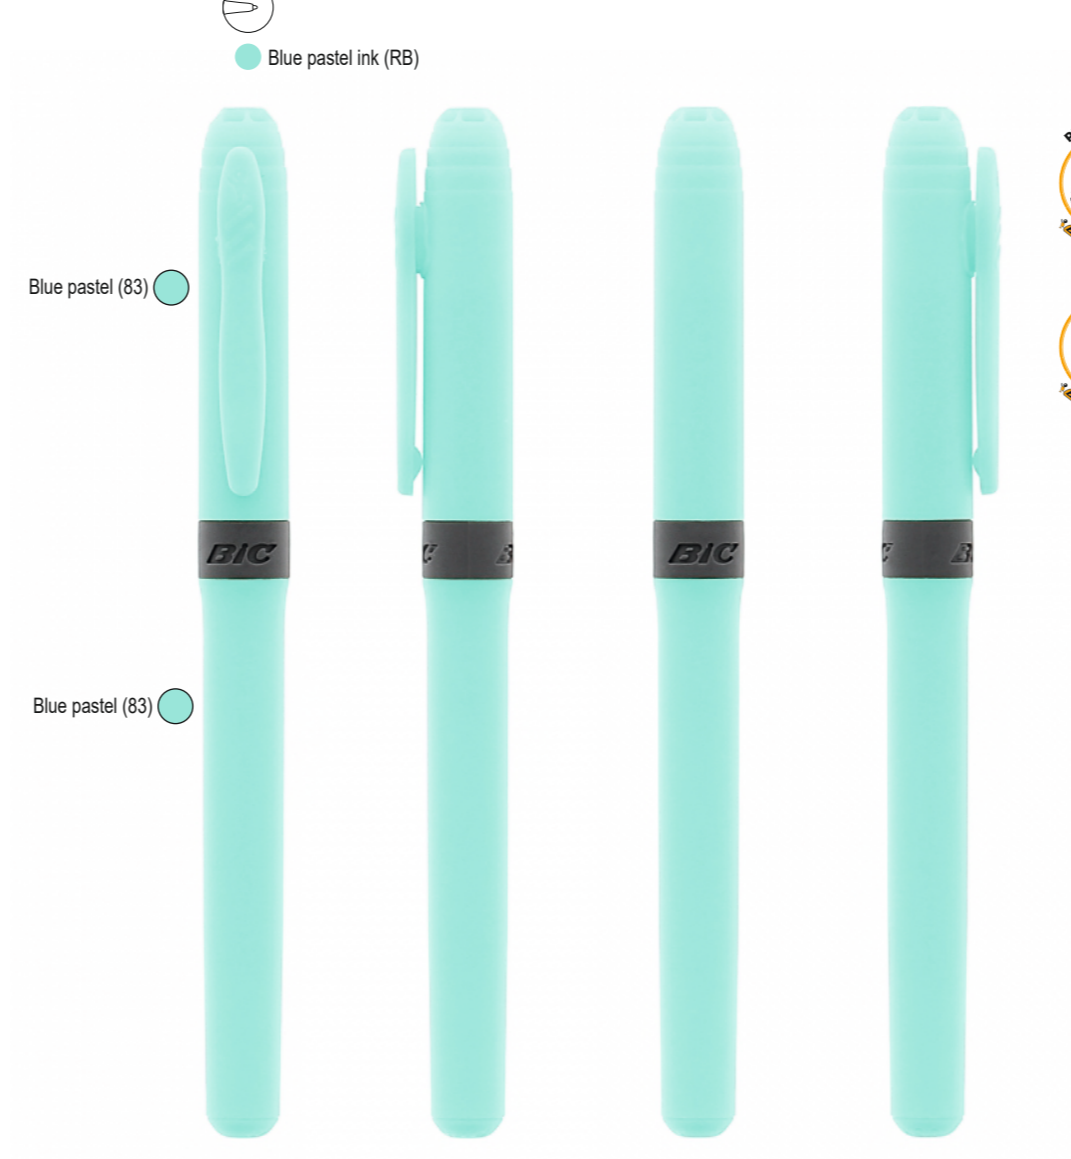

Grip green IN_Barrel/Cap apple green Highlighter

blue IN_Barrel/Cap light blue Highlighter

pink IN_Barrel/Cap pink Highlighter

Blue Pastel ink Blue pastel INTERCO

Green Pastel ink Green Pastel INTERCO

Yellow Pastel ink Yellow Pastel INTERCO

KLD Brite Liner grip Purple VIVID ink Purple Vivid

yellow IN_Barrel/Cap yellow Highlighter

orange IN_Barrel/Cap orange Highlighter

KLD Brite Liner grip Taupe PASTEL ink Taupe Pastel

Orange Pastel ink Orange pastel INTERCO

Purple Pastel ink Purple pastel

Pink Pastel ink light Pink INTERCO

KLD Brite Liner grip Grey PASTEL ink Grey Pastel

KLD Brite Liner grip Cream PASTEL ink Cream Pastel