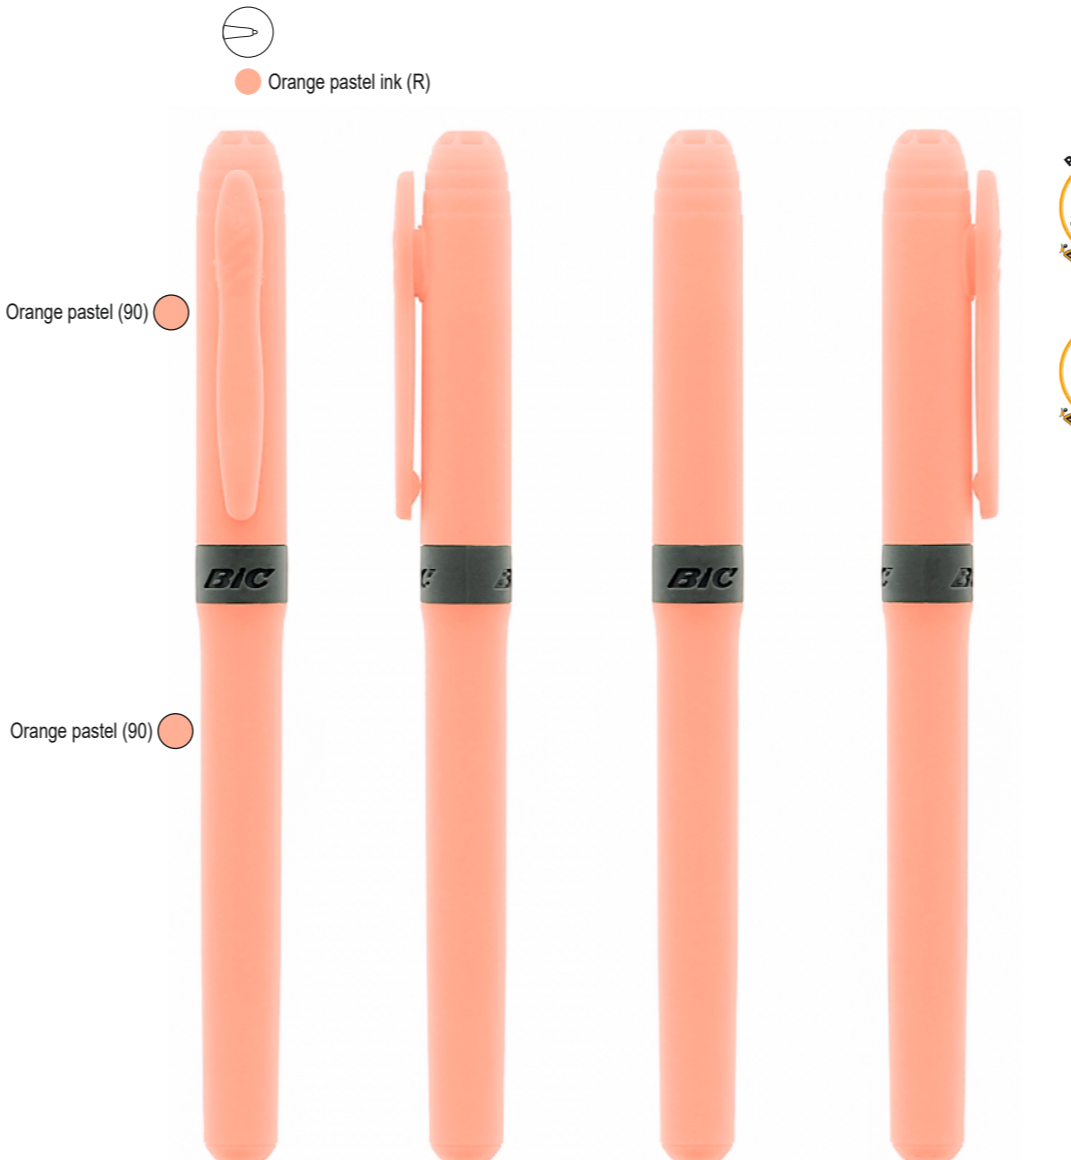

Grip green IN_Barrel/Cap apple green Highlighter

blue IN_Barrel/Cap light blue Highlighter

pink IN_Barrel/Cap pink Highlighter

Blue Pastel ink Blue pastel INTERCO

Green Pastel ink Green Pastel INTERCO

Yellow Pastel ink Yellow Pastel INTERCO

KLD Brite Liner grip Purple VIVID ink Purple Vivid

yellow IN_Barrel/Cap yellow Highlighter

orange IN_Barrel/Cap orange Highlighter

KLD Brite Liner grip Taupe PASTEL ink Taupe Pastel

Orange Pastel ink Orange pastel INTERCO

Purple Pastel ink Purple pastel

Pink Pastel ink light Pink INTERCO

KLD Brite Liner grip Grey PASTEL ink Grey Pastel

KLD Brite Liner grip Cream PASTEL ink Cream Pastel