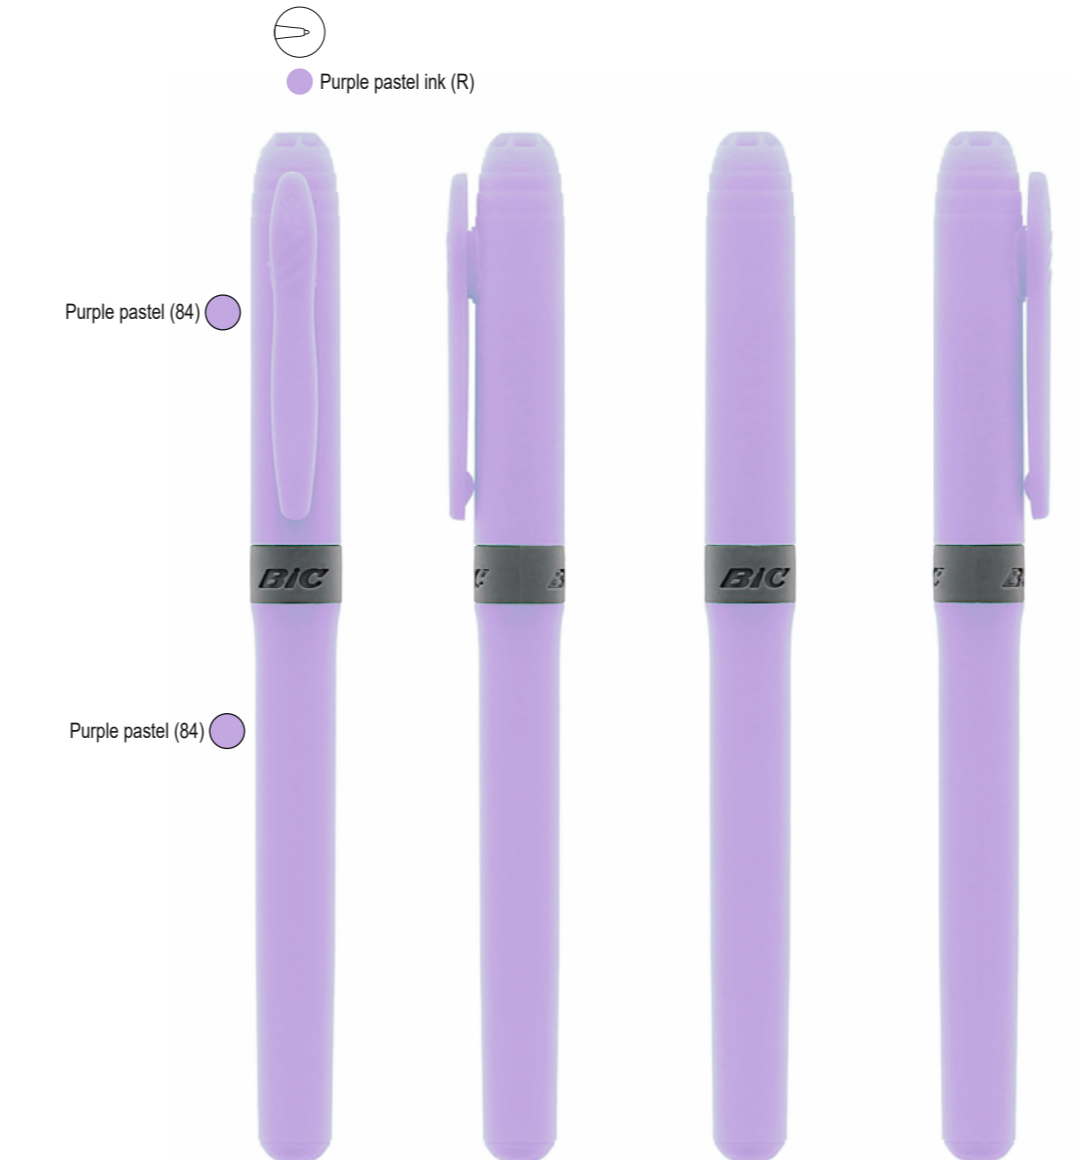

Grip green IN_Barrel/Cap apple green Highlighter

blue IN_Barrel/Cap light blue Highlighter

pink IN_Barrel/Cap pink Highlighter

Blue Pastel ink Blue pastel INTERCO

Green Pastel ink Green Pastel INTERCO

Yellow Pastel ink Yellow Pastel INTERCO

KLD Brite Liner grip Purple VIVID ink Purple Vivid

yellow IN_Barrel/Cap yellow Highlighter

orange IN_Barrel/Cap orange Highlighter

KLD Brite Liner grip Taupe PASTEL ink Taupe Pastel

Orange Pastel ink Orange pastel INTERCO

Purple Pastel ink Purple pastel

Pink Pastel ink light Pink INTERCO

KLD Brite Liner grip Grey PASTEL ink Grey Pastel

KLD Brite Liner grip Cream PASTEL ink Cream Pastel