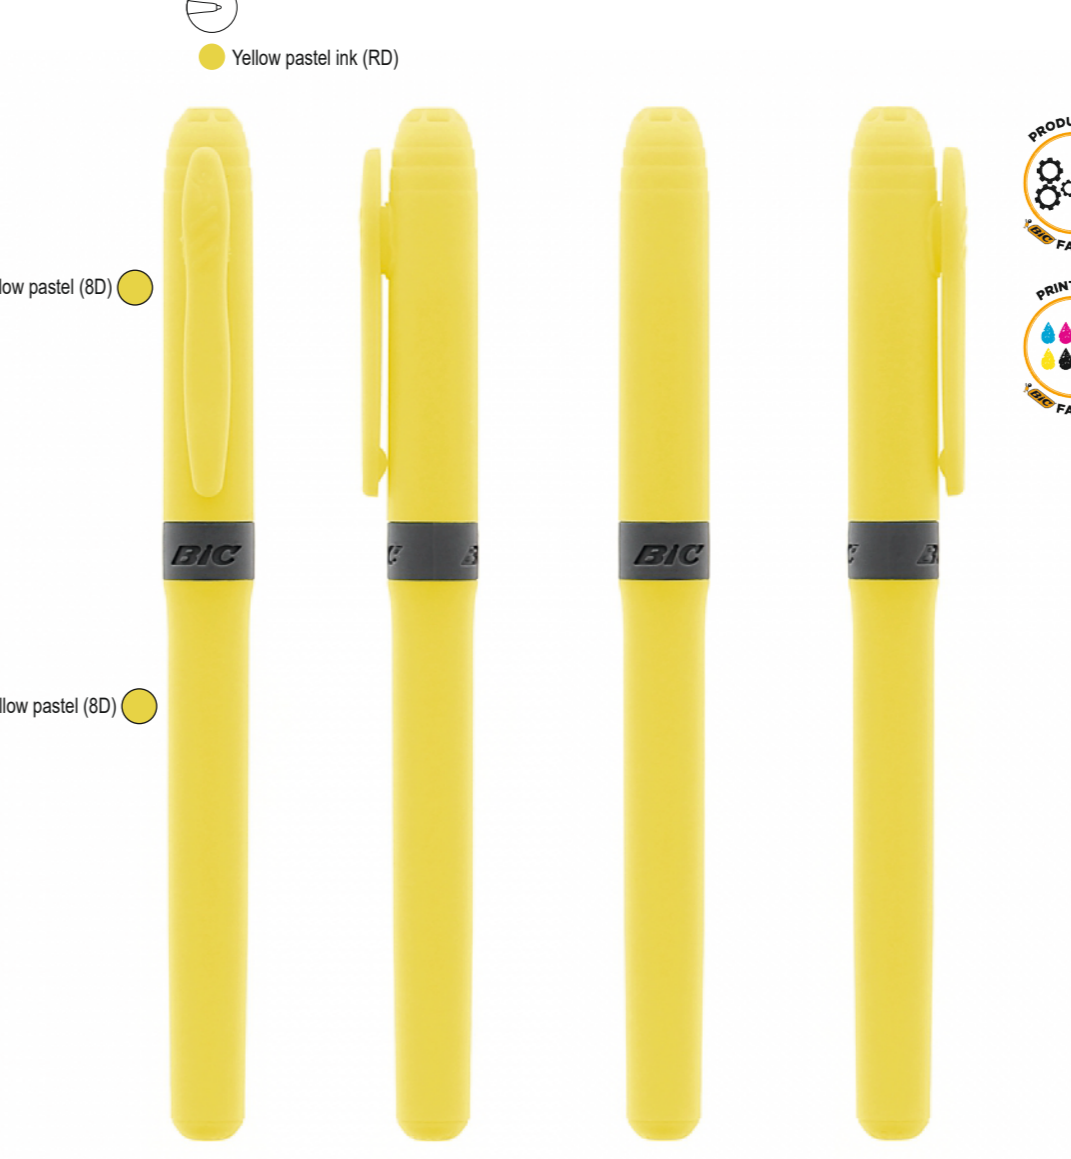

Grip green IN_Barrel/Cap apple green Highlighter

blue IN_Barrel/Cap light blue Highlighter

pink IN_Barrel/Cap pink Highlighter

Blue Pastel ink Blue pastel INTERCO

Green Pastel ink Green Pastel INTERCO

Yellow Pastel ink Yellow Pastel INTERCO

KLD Brite Liner grip Purple VIVID ink Purple Vivid

yellow IN_Barrel/Cap yellow Highlighter

orange IN_Barrel/Cap orange Highlighter

KLD Brite Liner grip Taupe PASTEL ink Taupe Pastel

Orange Pastel ink Orange pastel INTERCO

Purple Pastel ink Purple pastel

Pink Pastel ink light Pink INTERCO

KLD Brite Liner grip Grey PASTEL ink Grey Pastel

KLD Brite Liner grip Cream PASTEL ink Cream Pastel