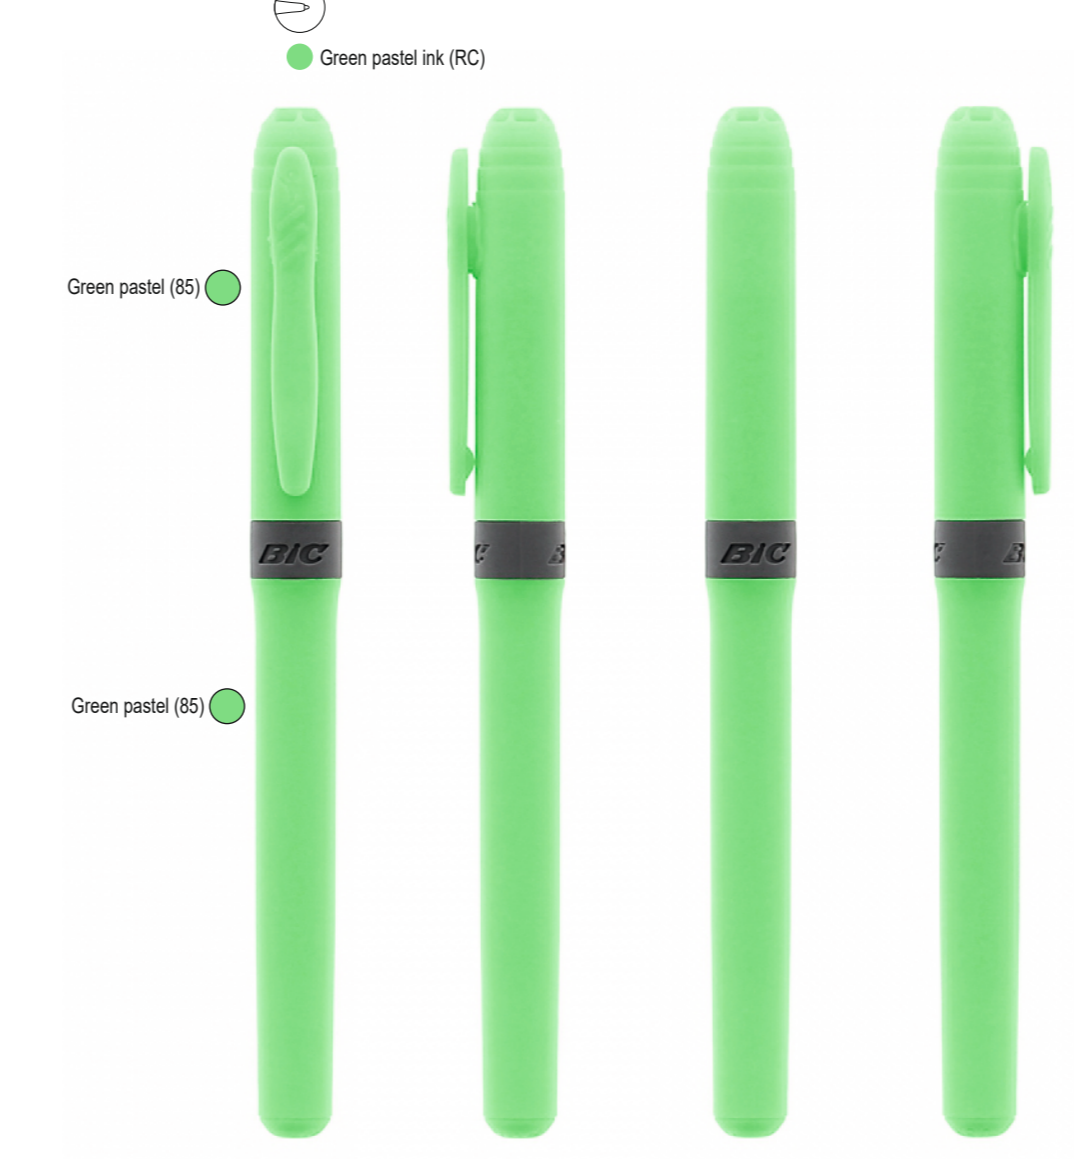

Grip green IN_Barrel/Cap apple green Highlighter

blue IN_Barrel/Cap light blue Highlighter

pink IN_Barrel/Cap pink Highlighter

Blue Pastel ink Blue pastel INTERCO

Green Pastel ink Green Pastel INTERCO

Yellow Pastel ink Yellow Pastel INTERCO

KLD Brite Liner grip Purple VIVID ink Purple Vivid

yellow IN_Barrel/Cap yellow Highlighter

orange IN_Barrel/Cap orange Highlighter

KLD Brite Liner grip Taupe PASTEL ink Taupe Pastel

Orange Pastel ink Orange pastel INTERCO

Purple Pastel ink Purple pastel

Pink Pastel ink light Pink INTERCO

KLD Brite Liner grip Grey PASTEL ink Grey Pastel

KLD Brite Liner grip Cream PASTEL ink Cream Pastel