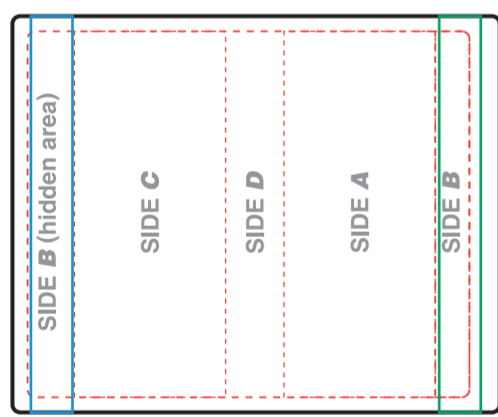

PUFFY INK (screen printing)
It can be printed **EITHER** on side A **OR** on side C

QR CODE (screen printing)
We don't recommend to print any **QR CODE** due to its curved surface

Image area: 64,5 x 52,4 mm.
Cutting area: 55 x 48,5 mm.
Text area: 50,8 x 45,6 mm.
Special finish: 48 x 46 mm.

SPECIAL FINISHES

Image area: 64,5 x 52,4 mm.
Cutting area: 55 x 48,5 mm.
Text area: 50,8 x 45,6 mm.
Special finish: 48 x 46 mm.