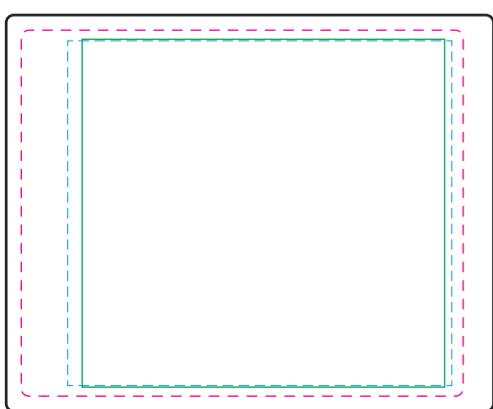

PUFFY INK (screen printing)
It can be printed **EITHER** on side A **OR** on side C

QR CODE (screen printing)
We don't recommend to print any **QR CODE** due to its curved surface

Image area: 64,5 x 52,4 mm.
Cutting area: 55 x 48,5 mm.
Text area: 50,8 x 45,6 mm.
Special finish: 48 x 46 mm.

SPECIAL FINISHES

Image area: 64,5 x 52,4 mm.
Cutting area: 55 x 48,5 mm.
Text area: 50,8 x 45,6 mm.
Special finish: 48 x 46 mm.