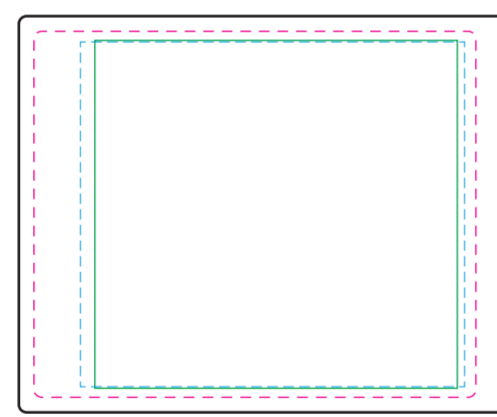

PUFFY INK (screen printing)
It can be printed **EITHER** on side A **OR** on side C

QR CODE (screen printing)
We don't recommend to print any **QR CODE** due to its curved surface

Image area: 64,5 x 52,4 mm.
Cutting area: 55 x 48,5 mm.
Text area: 50,8 x 45,6 mm.
Special finish: 48 x 46 mm.

SPECIAL FINISHES

Image area: 64,5 x 52,4 mm.
Cutting area: 55 x 48,5 mm.
Text area: 50,8 x 45,6 mm.
Special finish: 48 x 46 mm.