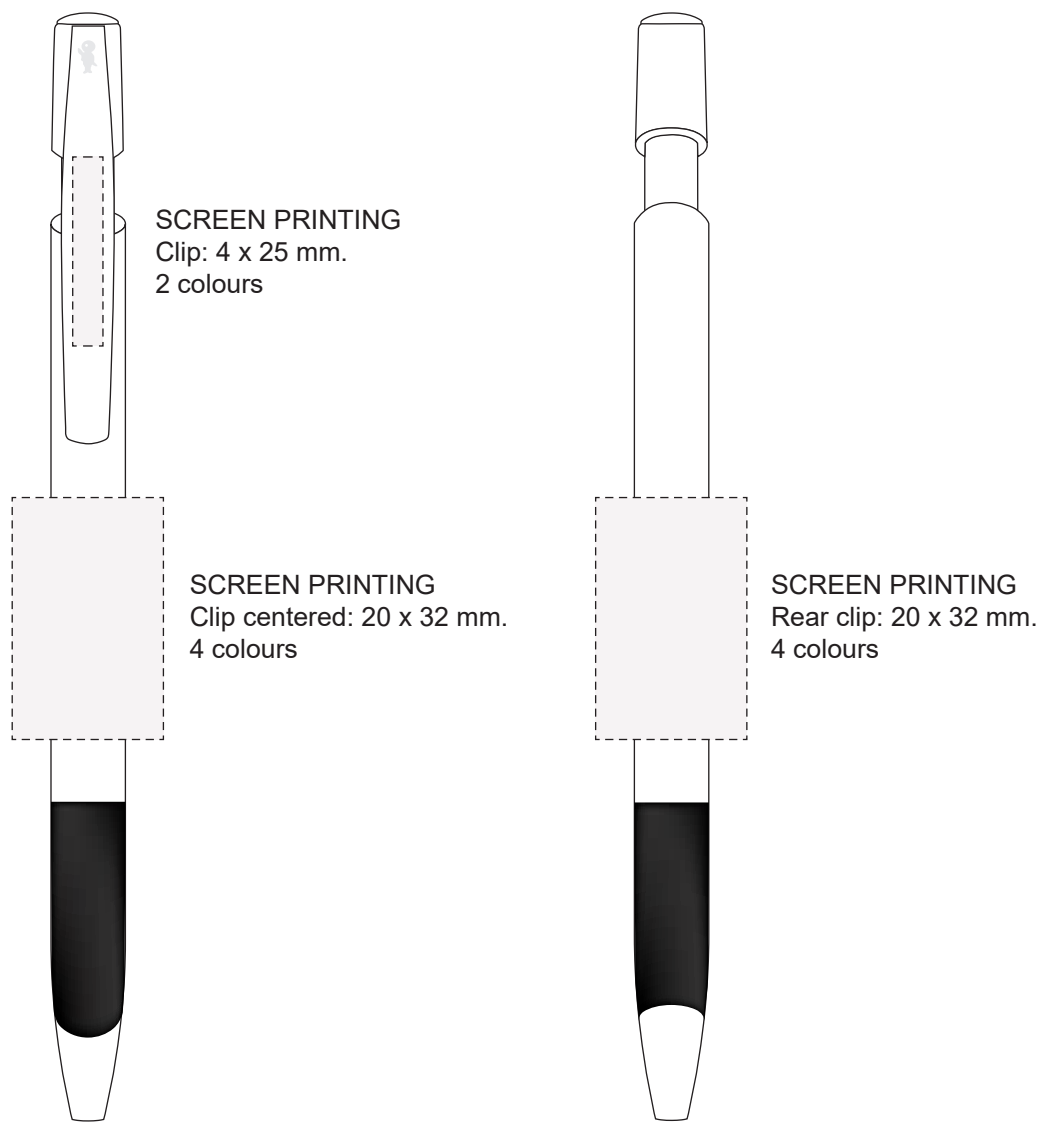

**Möbius loop**  
 Minimum size for screen printing

\*Only allowed on the barrel  
 \*\*Can be printed with any of the colours configured

**Möbius loop**  
 Minimum size for digital imprint

\*Only allowed on the barrel  
 \*\*Can be printed with any colour