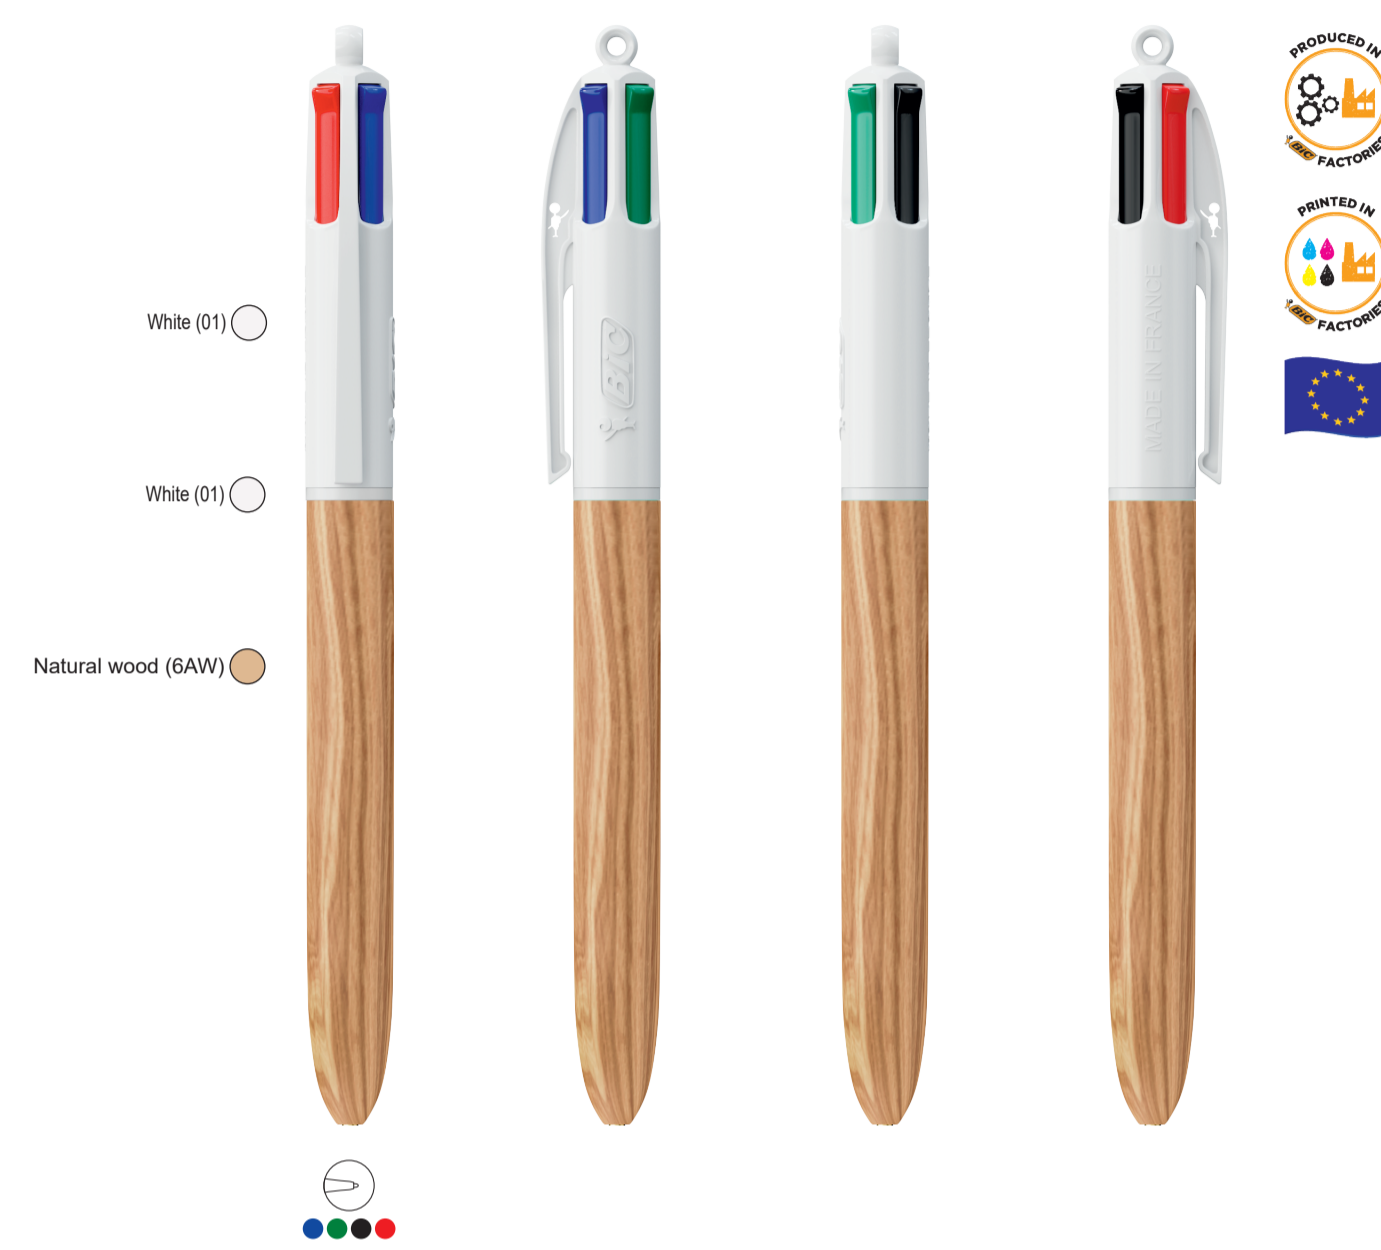

SCREEN PRINTING  
Clip centered: 30 x 43 mm.  
2 colours

SCREEN PRINTING  
Right clip: 30 x 43 mm.  
2 colours

SCREEN PRINTING  
Rear cap: 10 x 22 mm.  
1 colour  
Only available on white caps

LP Natural\_UP white\_RI white

LP Green\_UP white\_RI white

LP Natural\_UP Black\_RI Black

LP Navy Blue\_UP white\_RI white INTERCO

LP Black\_UP white\_RI white

LP Yellow\_UP white\_RI white

LP Red\_UP white\_RI white INTERCO