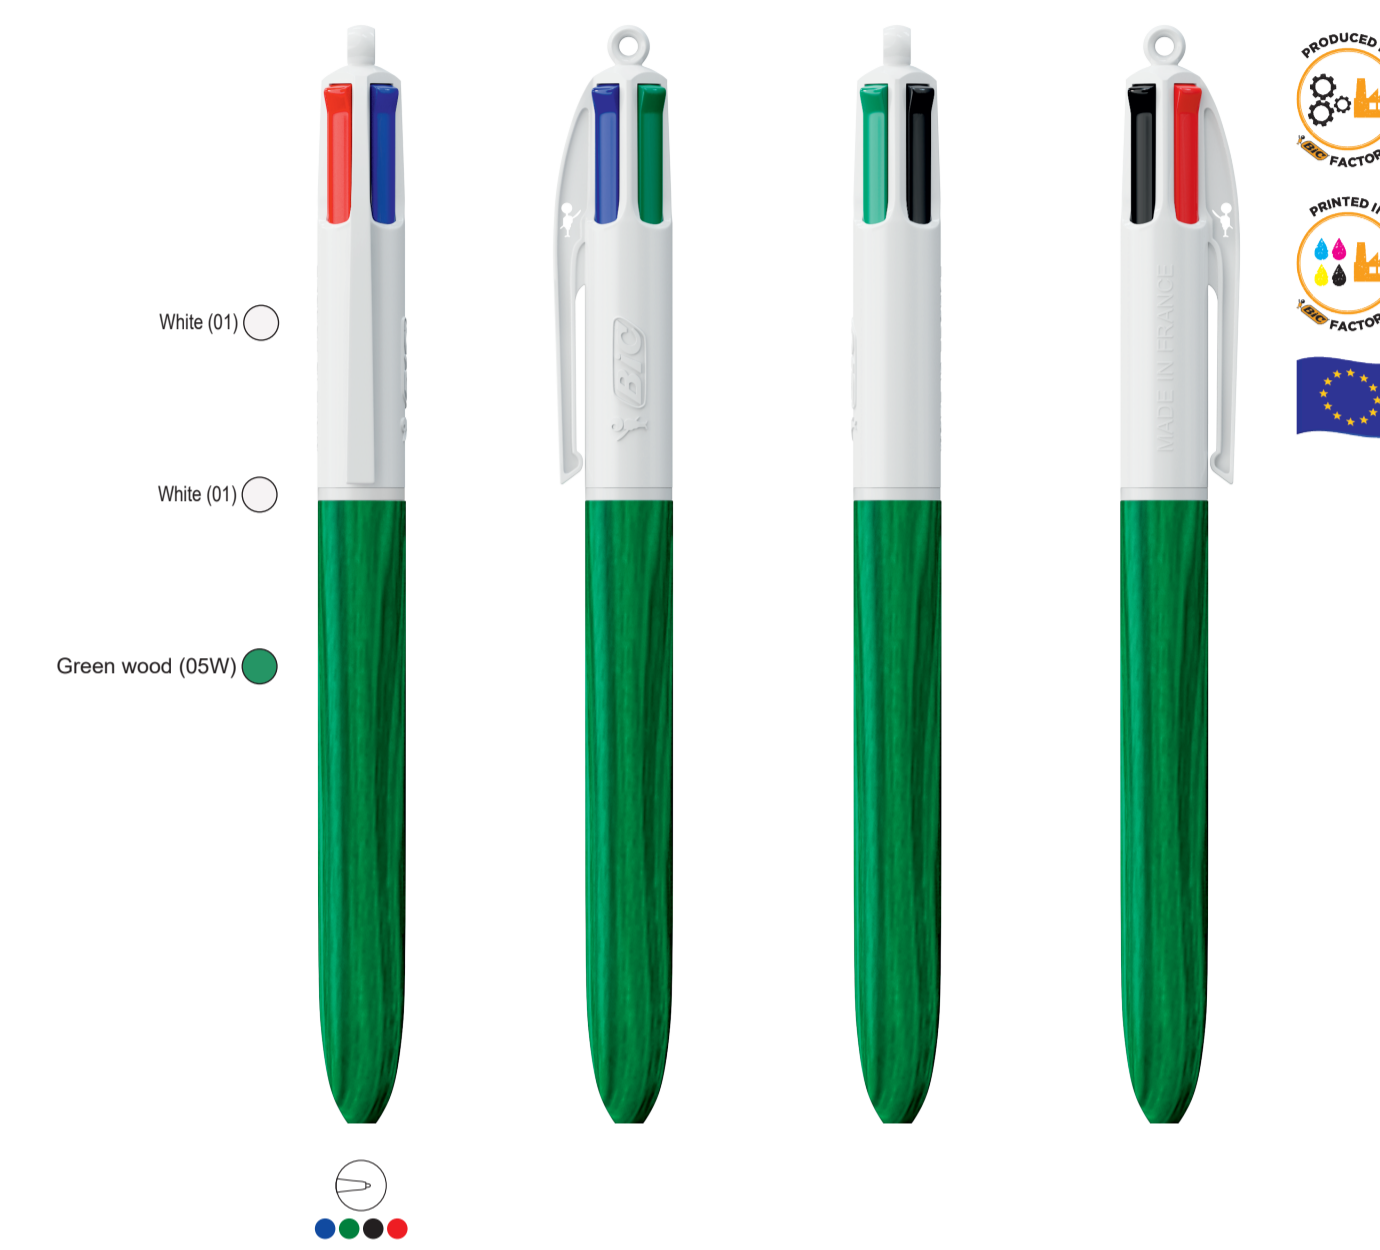

SCREEN PRINTING  
Clip centered: 30 x 43 mm.  
2 colours

SCREEN PRINTING  
Right clip: 30 x 43 mm.  
2 colours

SCREEN PRINTING  
Rear cap: 10 x 22 mm.  
1 colour  
Only available on white caps

LP Natural\_UP white\_RI white

LP Green\_UP white\_RI white

LP Natural\_UP Black\_RI Black

LP Navy Blue\_UP white\_RI white INTERCO

LP Black\_UP white\_RI white

LP Yellow\_UP white\_RI white

LP Red\_UP white\_RI white INTERCO