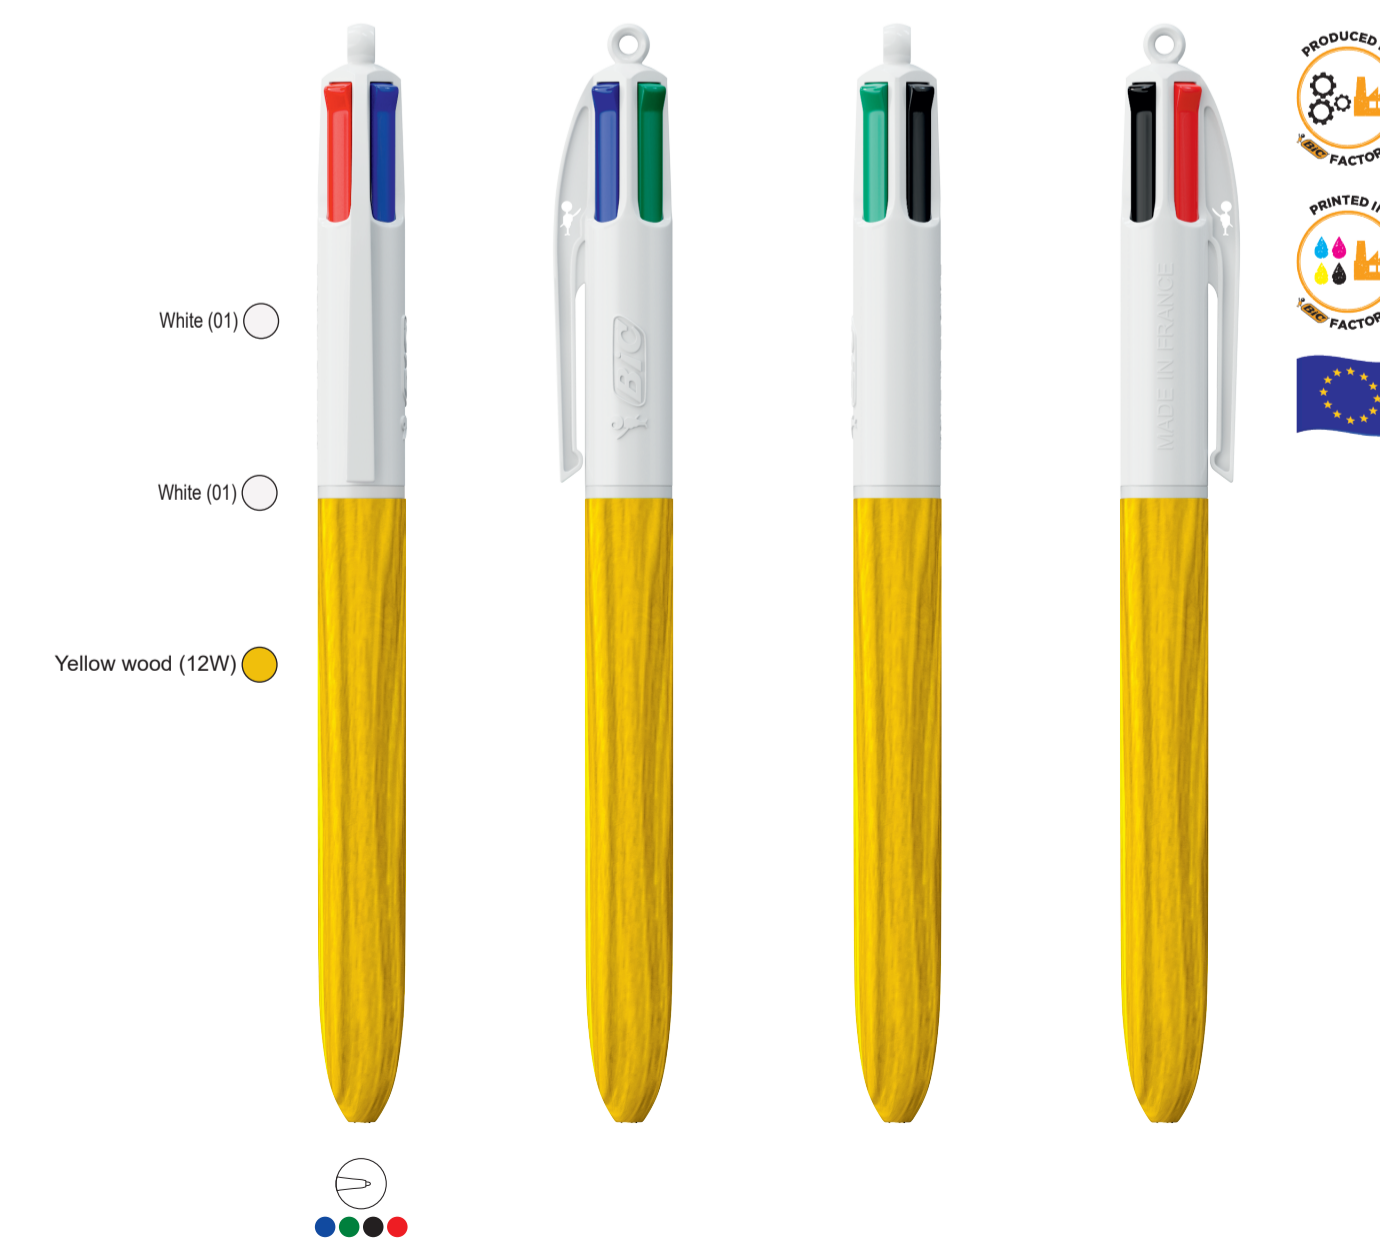

SCREEN PRINTING  
Clip centered: 30 x 43 mm.  
2 colours

SCREEN PRINTING  
Right clip: 30 x 43 mm.  
2 colours

SCREEN PRINTING  
Rear cap: 10 x 22 mm.  
1 colour  
Only available on white caps

LP Natural\_UP white\_RI white

LP Green\_UP white\_RI white

LP Natural\_UP Black\_RI Black

LP Navy Blue\_UP white\_RI white INTERCO

LP Black\_UP white\_RI white

LP Yellow\_UP white\_RI white

LP Red\_UP white\_RI white INTERCO