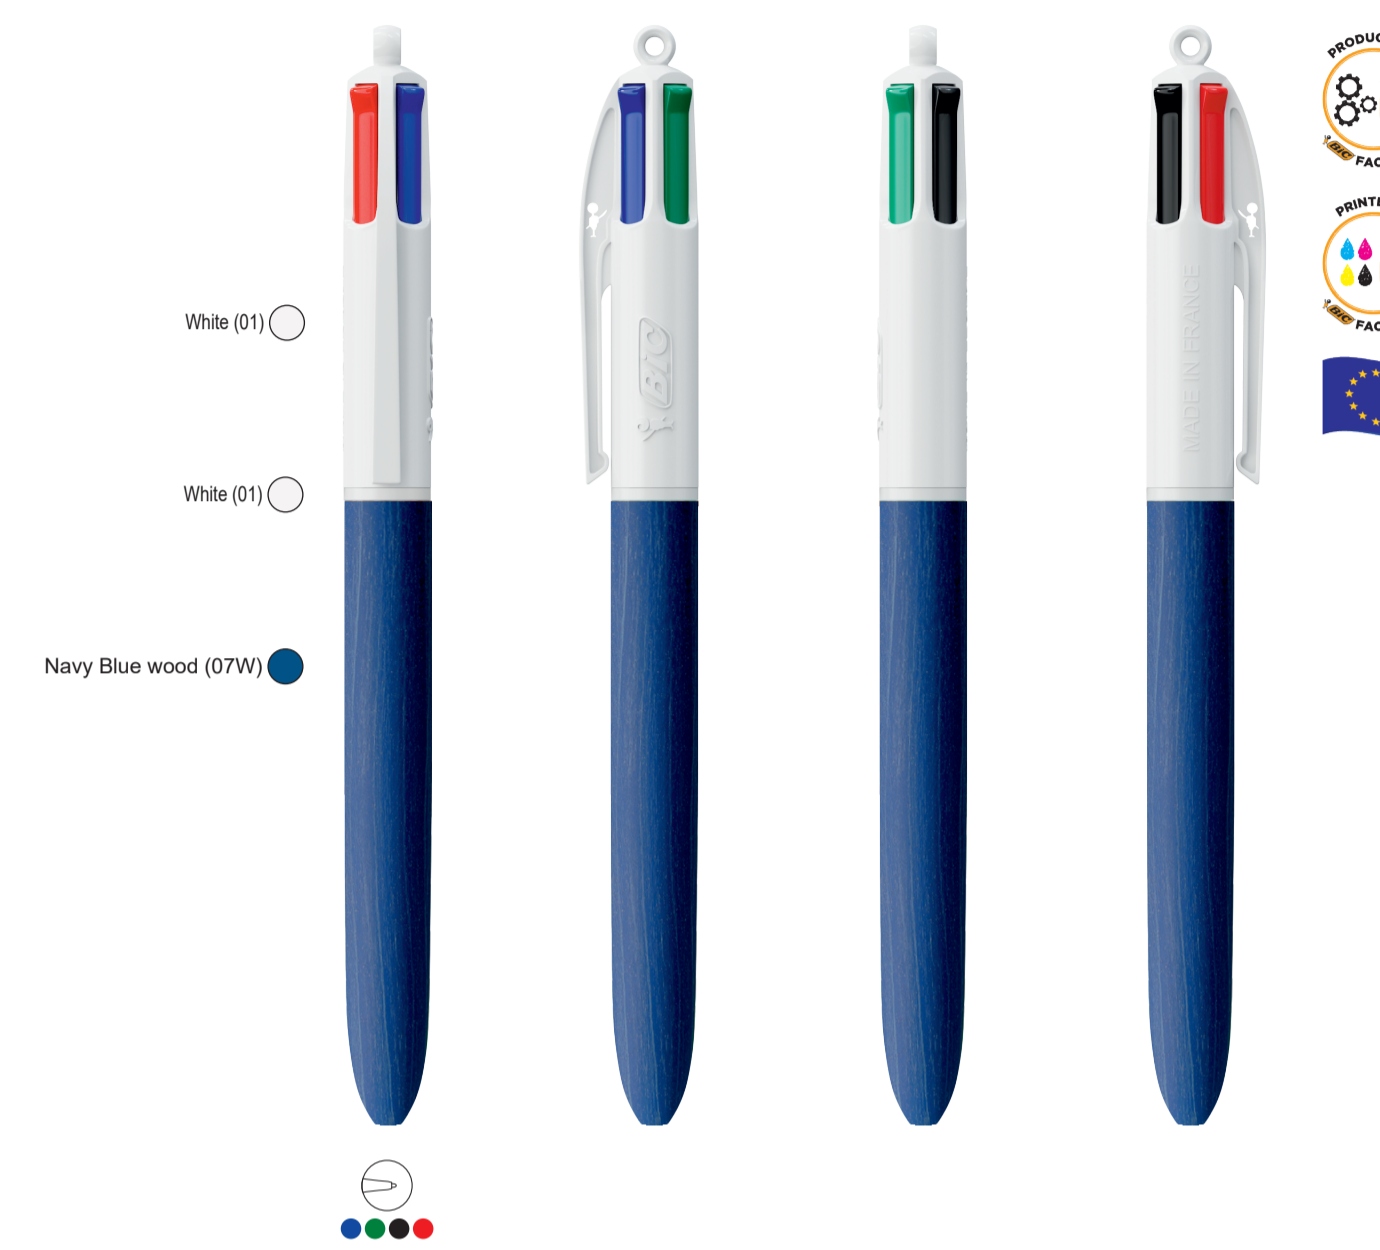

SCREEN PRINTING  
Clip centered: 30 x 43 mm.  
2 colours

SCREEN PRINTING  
Right clip: 30 x 43 mm.  
2 colours

SCREEN PRINTING  
Rear cap: 10 x 22 mm.  
1 colour  
Only available on white caps

LP Natural\_UP white\_RI white

LP Green\_UP white\_RI white

LP Natural\_UP Black\_RI Black

LP Navy Blue\_UP white\_RI white INTERCO

LP Black\_UP white\_RI white

LP Yellow\_UP white\_RI white

LP Red\_UP white\_RI white INTERCO