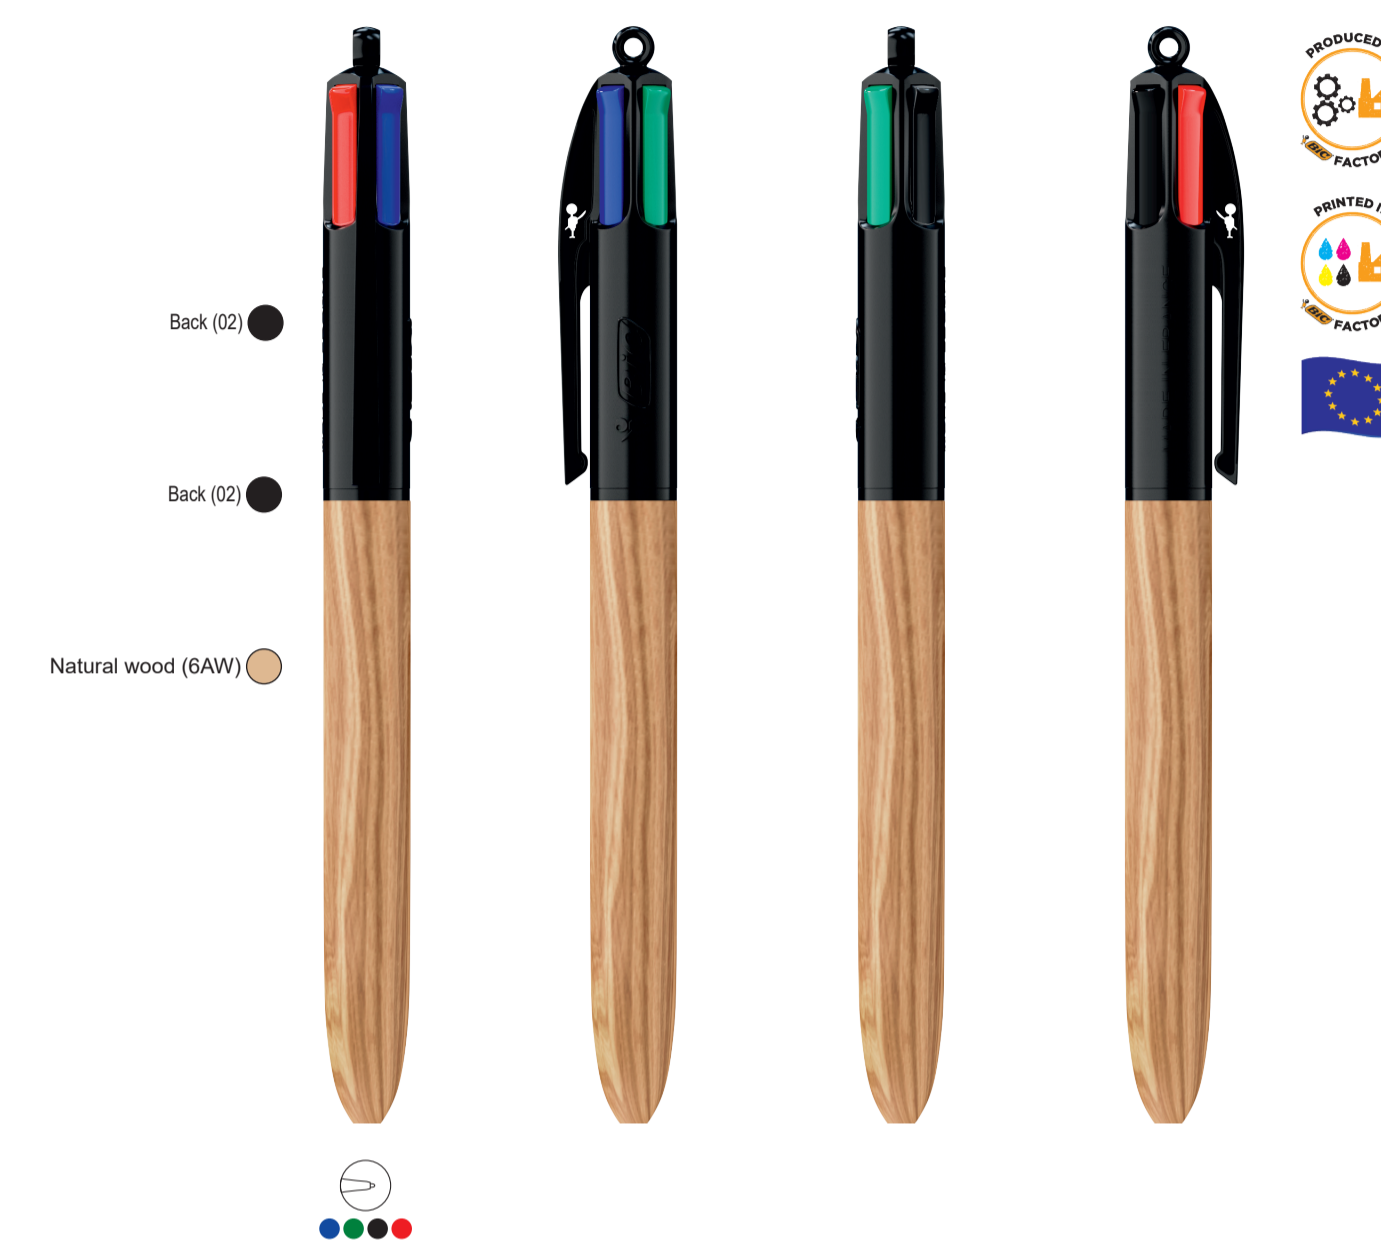

SCREEN PRINTING  
Clip centered: 30 x 43 mm.  
2 colours

SCREEN PRINTING  
Right clip: 30 x 43 mm.  
2 colours

SCREEN PRINTING  
Rear cap: 10 x 22 mm.  
1 colour  
Only available on white caps

LP Natural\_UP white\_RI white

LP Green\_UP white\_RI white

LP Natural\_UP Black\_RI Black

LP Navy Blue\_UP white\_RI white INTERCO

LP Black\_UP white\_RI white

LP Yellow\_UP white\_RI white

LP Red\_UP white\_RI white INTERCO