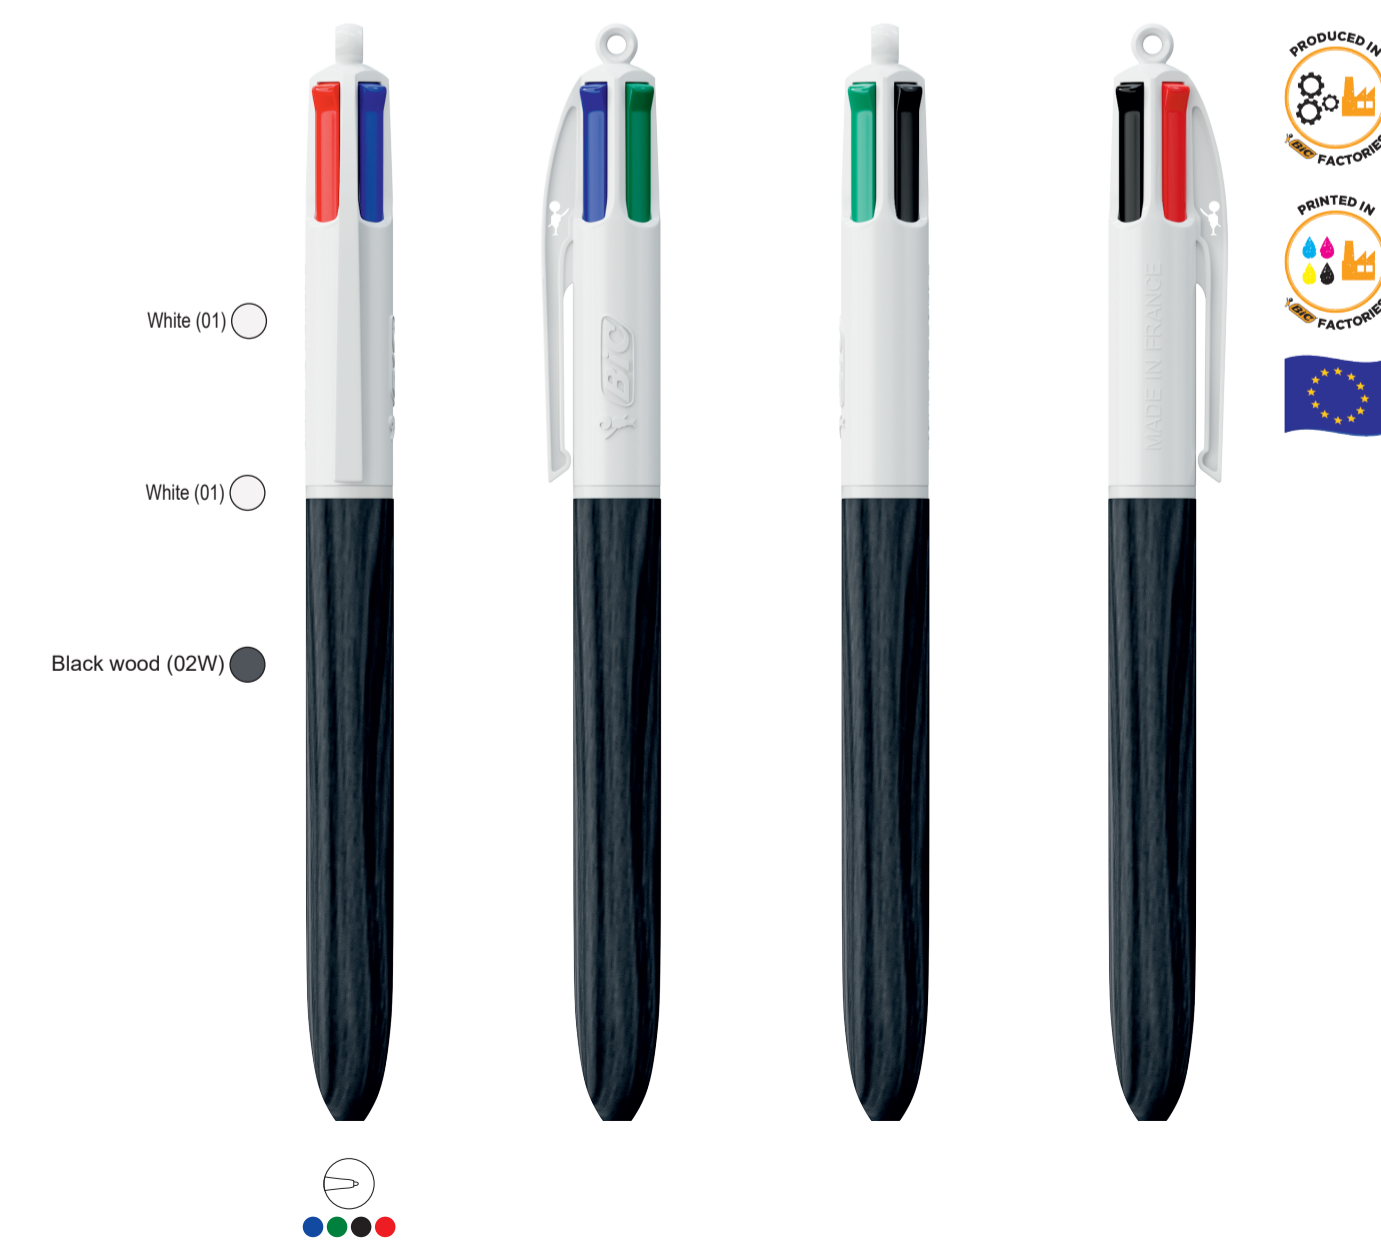

SCREEN PRINTING  
Clip centered: 30 x 43 mm.  
2 colours

SCREEN PRINTING  
Right clip: 30 x 43 mm.  
2 colours

SCREEN PRINTING  
Rear cap: 10 x 22 mm.  
1 colour  
Only available on white caps

LP Natural\_UP white\_RI white

LP Green\_UP white\_RI white

LP Natural\_UP Black\_RI Black

LP Navy Blue\_UP white\_RI white INTERCO

LP Black\_UP white\_RI white

LP Yellow\_UP white\_RI white

LP Red\_UP white\_RI white INTERCO