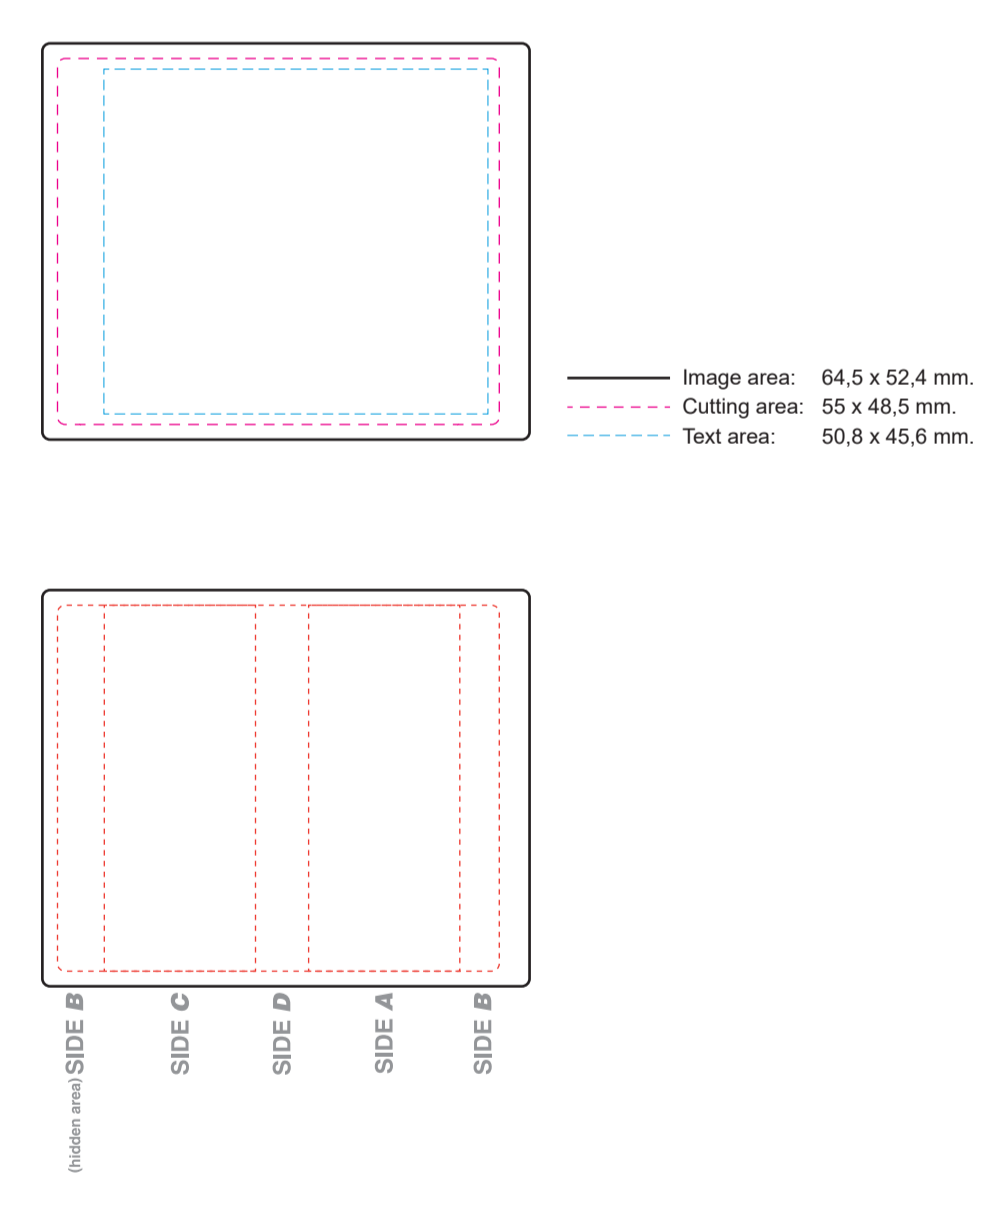

**QR CODE (screen printing)**  
We don't recommend to print any QR CODE due to its curved surface

**PUFFY INK (screen printing)**  
It can be printed EITHER on side A OR on side C

<p><b>BO white translucent_BA white_FO red_HO chrome</b></p>	<p><b>BO opaque white_BA white_FO red_HO chrome</b></p>	<p><b>BO opaque white_BA white_FO white_HO chrome</b></p>	<p><b>BO Opaque White_BA white_FO navy_HO chr(Non Std)</b></p>	<p><b>BO Opaq White_BA white_FO gold_HO chro(Non Std)</b></p>	<p><b>BO Grey_BA white_FO red_HO chrome</b></p>	<p><b>BO apple green_BA white_FO red_HO chrome</b></p>
<p><b>BO black_BA white_FO red_HO chrome</b></p>	<p><b>BO black_BA black_FO black_HO chrome</b></p>	<p><b>BO dark blue_BA white_FO red_HO chrome</b></p>	<p><b>BO dark blue_BA_FO dark blue_HO chrome</b></p>	<p><b>BO Rhodamine_BA white_FO red_HO chrome</b></p>	<p><b>BO rhodamine_BA white_FO white_HO chro(Non Std)</b></p>	<p><b>BO light blue_BA white_FO red_HO chrome</b></p>
<p><b>BO red_BA white_FO red_HO chrome</b></p>	<p><b>BO light yellow_BA white_FO red_HO chrome</b></p>	<p><b>BO yellow_BA white_FO white_HO chrome(Non Std.)</b></p>	<p><b>BO Blue_BA white_FO red_HO chrome</b></p>	<p><b>BO_BA_FO orange pastel_HO chrome</b></p>	<p><b>BO_BA_FO purple pastel_HO chrome</b></p>	<p><b>CMade BO_CMade BA_CMade FO_CMade HO</b></p>

**SPECIAL FINISHES**

Image area: 64,5 x 52,4 mm.  
Cutting area: 59,5 x 48,5 mm.  
Text area: 50,8 x 45,6 mm.  
Special finish: 45 x 46 mm.

Puffy

Puffy Glitter

UV

Holographic silver

Holographic gold