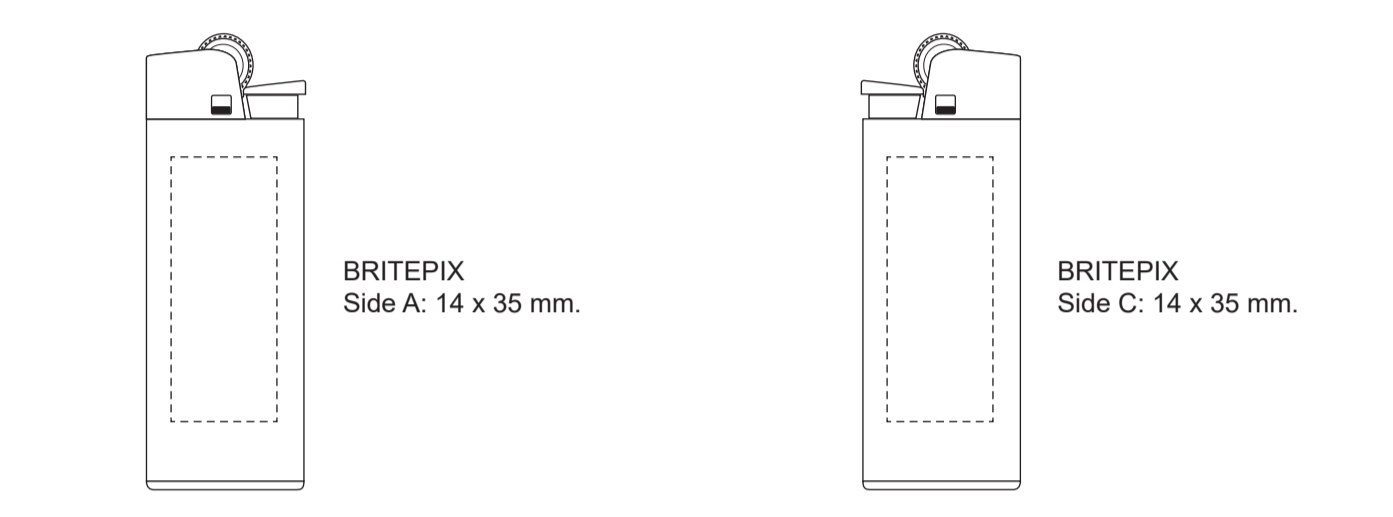

**QR CODE (screen printing)**  
We don't recommend to print any QR CODE due to its curved surface

**PUFFY INK (screen printing)**  
It can be printed EITHER on side A OR on side C

<p><b>BO white translucent_BA white_FO red_HO chrome</b></p>	<p><b>BO opaque white_BA white_FO red_HO chrome</b></p>	<p><b>BO opaque white_BA white_FO white_HO chrome</b></p>	<p><b>BO Opaque White_BA white_FO navy_HO chr(Non Std)</b></p>	<p><b>BO Opaq White_BA white_FO gold_HO chro(Non Std)</b></p>	<p><b>BO Grey_BA white_FO red_HO chrome</b></p>	<p><b>BO apple green_BA white_FO red_HO chrome</b></p>
<p><b>BO black_BA white_FO red_HO chrome</b></p>	<p><b>BO black_BA black_FO black_HO chrome</b></p>	<p><b>BO dark blue_BA white_FO red_HO chrome</b></p>	<p><b>BO dark blue_BA_FO dark blue_HO chrome</b></p>	<p><b>BO Rhodamine_BA white_FO red_HO chrome</b></p>	<p><b>BO rhodamine_BA white_FO white_HO chro(Non Std)</b></p>	<p><b>BO light blue_BA white_FO red_HO chrome</b></p>
<p><b>BO red_BA white_FO red_HO chrome</b></p>	<p><b>BO light yellow_BA white_FO red_HO chrome</b></p>	<p><b>BO yellow_BA white_FO white_HO chrome(Non Std.)</b></p>	<p><b>BO Blue_BA white_FO red_HO chrome</b></p>	<p><b>BO_BA_FO orange pastel_HO chrome</b></p>	<p><b>BO_BA_FO purple pastel_HO chrome</b></p>	<p><b>CMade BO_CMade BA_CMade FO_CMade HO</b></p>

**SPECIAL FINISHES**

Image area: 64,5 x 52,4 mm.  
Cutting area: 59,5 x 48,5 mm.  
Text area: 50,8 x 45,6 mm.  
Special finish: 45 x 46 mm.

Puffy

Puffy Glitter

UV

Holographic silver

Holographic gold