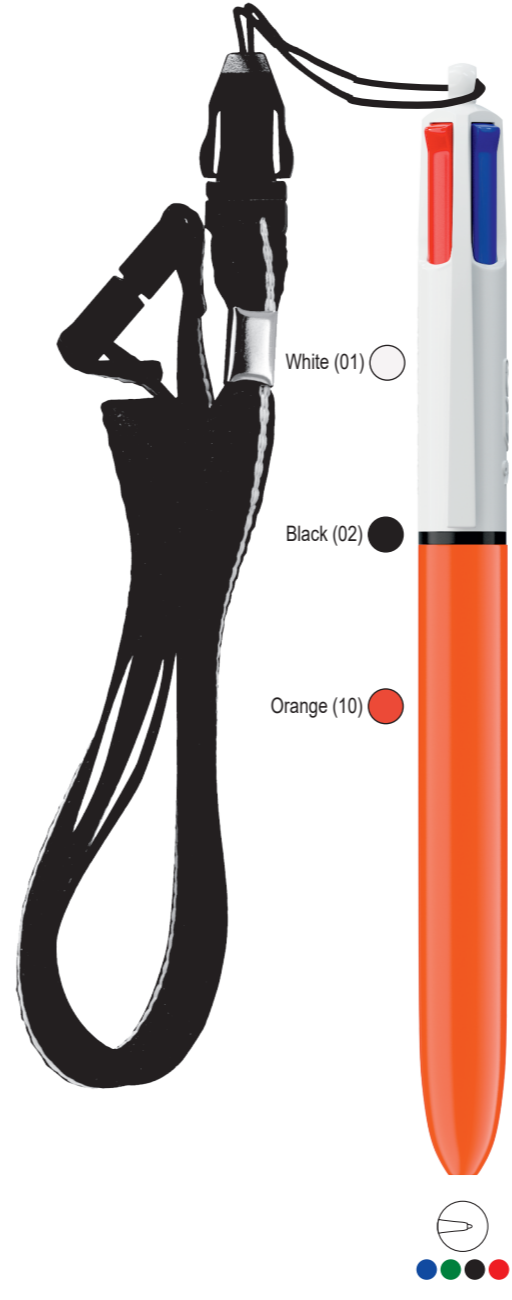

SCREEN PRINTING
Clip centered: 30 x 43 mm.
4 colours

SCREEN PRINTING
Right clip: 30 x 43 mm.
4 colours

SCREEN PRINTING
Rear cap: 10 x 22 mm.
1 colour
Only available on white caps

BRITEPIX
Right clip: 5 x 65 mm.

BRITEPIX
Rear clip: 5 x 65 mm.

BRITEPIX
Left clip: 5 x 65 mm.

BRITEPIX TEXTURE
Right clip: 5 x 65 mm.

TEXTURE

BRITEPIX TEXTURE
Rear clip: 5 x 65 mm.

TEXTURE

BRITEPIX TEXTURE
Left clip: 5 x 65 mm.

TEXTURE

DIGITAL TRANSFER
Barrel: 36 x 62 mm.

Image area: 37,5 x 62 mm.
Cutting area: 36 x 62 mm.
Text area: 34,5 x 60 mm.

SCREEN PRINTING
Rear cap: 10 x 22 mm.
1 colour
Only available on white caps