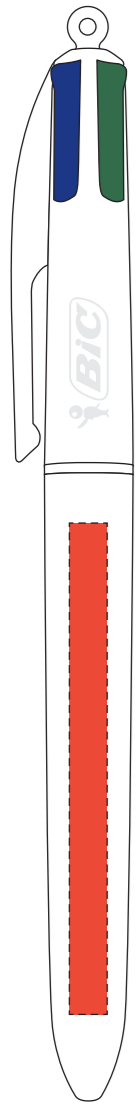

SCREEN PRINTING
Clip centered: 30 x 43 mm.
4 colours

SCREEN PRINTING
Right clip: 30 x 43 mm.
4 colours

SCREEN PRINTING
Rear cap: 10 x 22 mm.
1 colour
Only available on white caps

BRITEPIX
Right clip: 5 x 65 mm.

BRITEPIX
Rear clip: 5 x 65 mm.

BRITEPIX
Left clip: 5 x 65 mm.

BRITEPIX TEXTURE
Right clip: 5 x 65 mm.

TEXTURE

BRITEPIX TEXTURE
Rear clip: 5 x 65 mm.

TEXTURE

BRITEPIX TEXTURE
Left clip: 5 x 65 mm.

TEXTURE

DIGITAL TRANSFER
Barrel: 36 x 62 mm.

Image area: 37,5 x 62 mm.
Cutting area: 36 x 62 mm.
Text area: 34,5 x 60 mm.

SCREEN PRINTING
Rear cap: 10 x 22 mm.
1 colour
Only available on white caps