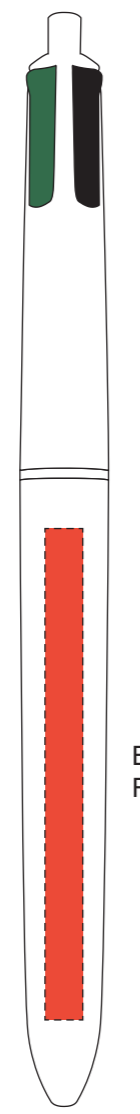

SCREEN PRINTING
Clip centered: 30 x 43 mm.
4 colours

SCREEN PRINTING
Right clip: 30 x 43 mm.
4 colours

SCREEN PRINTING
Rear cap: 10 x 22 mm.
1 colour
Only available on white caps

BRITEPIX
Right clip: 5 x 65 mm.

BRITEPIX
Rear clip: 5 x 65 mm.

BRITEPIX
Left clip: 5 x 65 mm.

BRITEPIX TEXTURE
Right clip: 5 x 65 mm.

TEXTURE

BRITEPIX TEXTURE
Rear clip: 5 x 65 mm.

TEXTURE

BRITEPIX TEXTURE
Left clip: 5 x 65 mm.

TEXTURE

DIGITAL TRANSFER
Barrel: 36 x 62 mm.

Image area: 37,5 x 62 mm.
Cutting area: 36 x 62 mm.
Text area: 34,5 x 60 mm.

SCREEN PRINTING
Rear cap: 10 x 22 mm.
1 colour
Only available on white caps