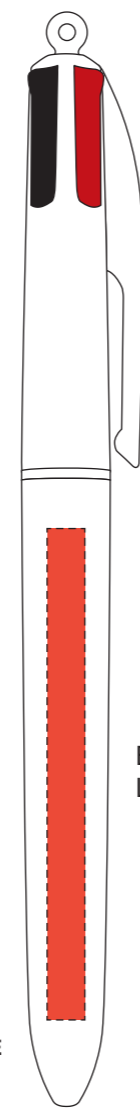

SCREEN PRINTING
Clip centered: 30 x 43 mm.
4 colours

SCREEN PRINTING
Right clip: 30 x 43 mm.
4 colours

SCREEN PRINTING
Rear cap: 10 x 22 mm.
1 colour
Only available on white caps

BRITEPIX
Right clip: 5 x 65 mm.

BRITEPIX
Rear clip: 5 x 65 mm.

BRITEPIX
Left clip: 5 x 65 mm.

BRITEPIX TEXTURE
Right clip: 5 x 65 mm.

TEXTURE

BRITEPIX TEXTURE
Rear clip: 5 x 65 mm.

TEXTURE

BRITEPIX TEXTURE
Left clip: 5 x 65 mm.

TEXTURE

DIGITAL TRANSFER
Barrel: 36 x 62 mm.

Image area: 37,5 x 62 mm.
Cutting area: 36 x 62 mm.
Text area: 34,5 x 60 mm.

SCREEN PRINTING
Rear cap: 10 x 22 mm.
1 colour
Only available on white caps