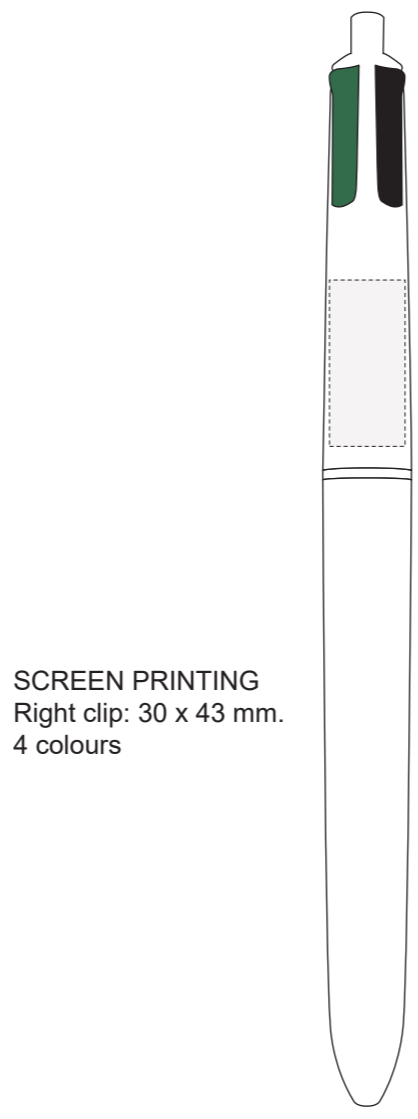

SCREEN PRINTING
Clip centered: 30 x 43 mm.
4 colours

SCREEN PRINTING
Right clip: 30 x 43 mm.
4 colours

SCREEN PRINTING
Rear cap: 10 x 22 mm.
1 colour
Only available on white caps

BRITEPIX
Right clip: 5 x 65 mm.

BRITEPIX
Rear clip: 5 x 65 mm.

BRITEPIX
Left clip: 5 x 65 mm.

BRITEPIX TEXTURE
Right clip: 5 x 65 mm.

TEXTURE

BRITEPIX TEXTURE
Rear clip: 5 x 65 mm.

TEXTURE

BRITEPIX TEXTURE
Left clip: 5 x 65 mm.

TEXTURE

DIGITAL TRANSFER
Barrel: 36 x 62 mm.

Image area: 37,5 x 62 mm.
Cutting area: 36 x 62 mm.
Text area: 34,5 x 60 mm.

SCREEN PRINTING
Rear cap: 10 x 22 mm.
1 colour
Only available on white caps