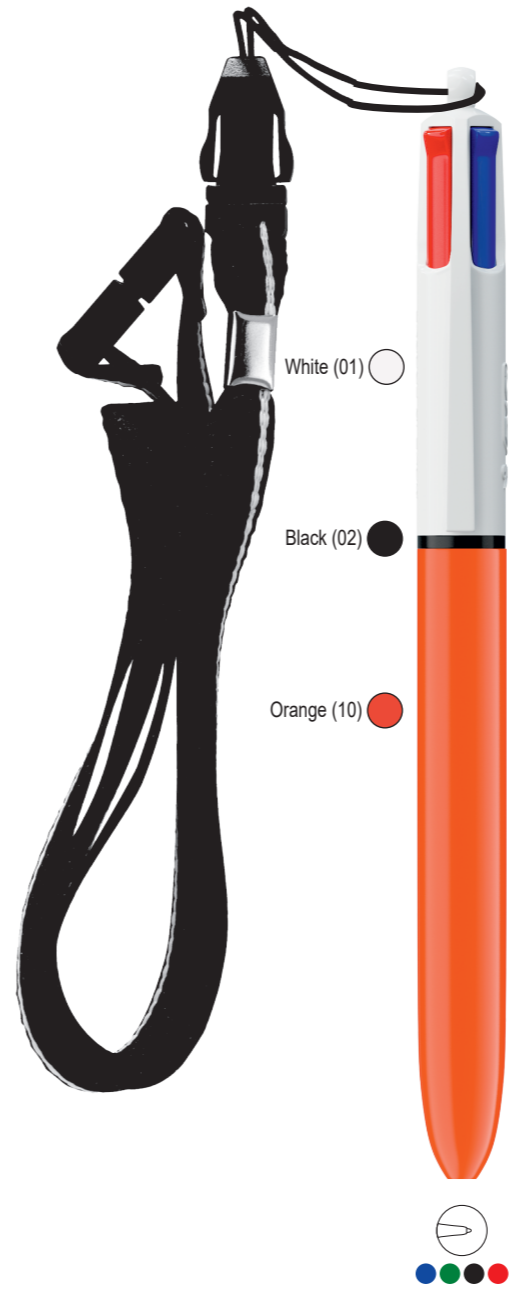

SCREEN PRINTING
Clip centered: 30 x 43 mm.
4 colours

SCREEN PRINTING
Right clip: 30 x 43 mm.
4 colours

SCREEN PRINTING
Rear cap: 10 x 22 mm.
1 colour
Only available on white caps

BRITEPIX
Right clip: 5 x 65 mm.

BRITEPIX
Rear clip: 5 x 65 mm.

BRITEPIX
Left clip: 5 x 65 mm.

BRITEPIX TEXTURE
Right clip: 5 x 65 mm.

TEXTURE

BRITEPIX TEXTURE
Rear clip: 5 x 65 mm.

TEXTURE

BRITEPIX TEXTURE
Left clip: 5 x 65 mm.

TEXTURE

DIGITAL TRANSFER
Barrel: 36 x 62 mm.

Image area: 37,5 x 62 mm.
Cutting area: 36 x 62 mm.
Text area: 34,5 x 60 mm.

SCREEN PRINTING
Rear cap: 10 x 22 mm.
1 colour
Only available on white caps