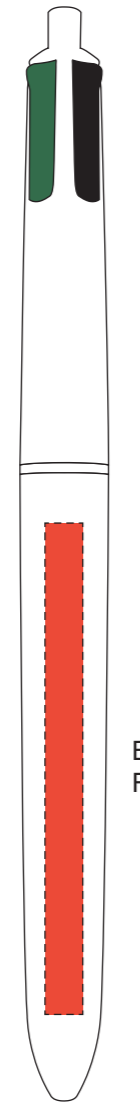

SCREEN PRINTING
Clip centered: 30 x 43 mm.
4 colours

SCREEN PRINTING
Right clip: 30 x 43 mm.
4 colours

SCREEN PRINTING
Rear cap: 10 x 22 mm.
1 colour
Only available on white caps

BRITEPIX
Right clip: 5 x 65 mm.

BRITEPIX
Rear clip: 5 x 65 mm.

BRITEPIX
Left clip: 5 x 65 mm.

BRITEPIX TEXTURE
Right clip: 5 x 65 mm.

TEXTURE

BRITEPIX TEXTURE
Rear clip: 5 x 65 mm.

TEXTURE

BRITEPIX TEXTURE
Left clip: 5 x 65 mm.

TEXTURE

DIGITAL TRANSFER
Barrel: 36 x 62 mm.

Image area: 37,5 x 62 mm.
Cutting area: 36 x 62 mm.
Text area: 34,5 x 60 mm.

SCREEN PRINTING
Rear cap: 10 x 22 mm.
1 colour
Only available on white caps