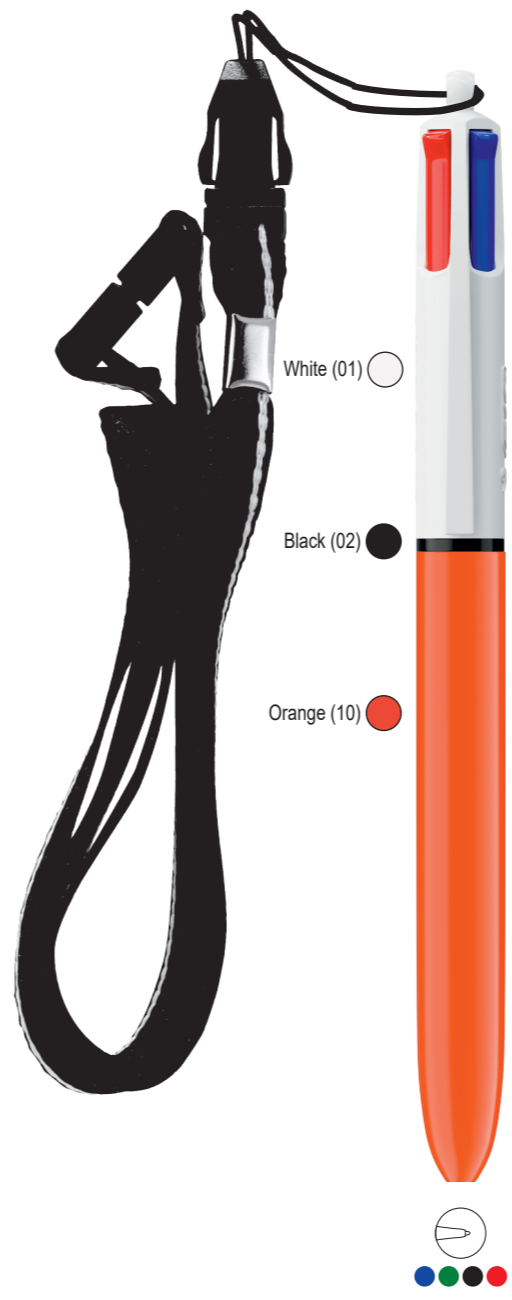

SCREEN PRINTING
Clip centered: 30 x 43 mm.
4 colours

SCREEN PRINTING
Right clip: 30 x 43 mm.
4 colours

SCREEN PRINTING
Rear cap: 10 x 22 mm.
1 colour
Only available on white caps

BRITEPIX
Right clip: 5 x 65 mm.

BRITEPIX
Rear clip: 5 x 65 mm.

BRITEPIX
Left clip: 5 x 65 mm.

BRITEPIX TEXTURE
Right clip: 5 x 65 mm.

TEXTURE

BRITEPIX TEXTURE
Rear clip: 5 x 65 mm.

TEXTURE

BRITEPIX TEXTURE
Left clip: 5 x 65 mm.

TEXTURE

DIGITAL TRANSFER
Barrel: 36 x 62 mm.

Image area: 37,5 x 62 mm.
Cutting area: 36 x 62 mm.
Text area: 34,5 x 60 mm.

SCREEN PRINTING
Rear cap: 10 x 22 mm.
1 colour
Only available on white caps