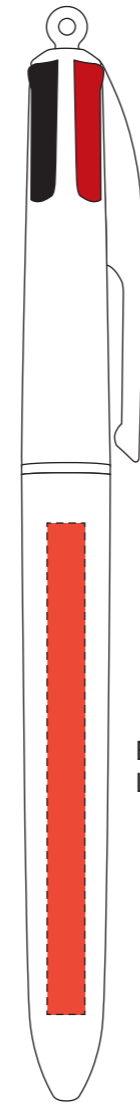

SCREEN PRINTING
Clip centered: 30 x 43 mm.
4 colours

SCREEN PRINTING
Right clip: 30 x 43 mm.
4 colours

SCREEN PRINTING
Rear cap: 10 x 22 mm.
1 colour
Only available on white caps

BRITEPIX
Right clip: 5 x 65 mm.

BRITEPIX
Rear clip: 5 x 65 mm.

BRITEPIX
Left clip: 5 x 65 mm.

BRITEPIX TEXTURE
Right clip: 5 x 65 mm.

TEXTURE

BRITEPIX TEXTURE
Rear clip: 5 x 65 mm.

TEXTURE

BRITEPIX TEXTURE
Left clip: 5 x 65 mm.

TEXTURE

DIGITAL TRANSFER
Barrel: 36 x 62 mm.

Image area: 37,5 x 62 mm.
Cutting area: 36 x 62 mm.
Text area: 34,5 x 60 mm.

SCREEN PRINTING
Rear cap: 10 x 22 mm.
1 colour
Only available on white caps