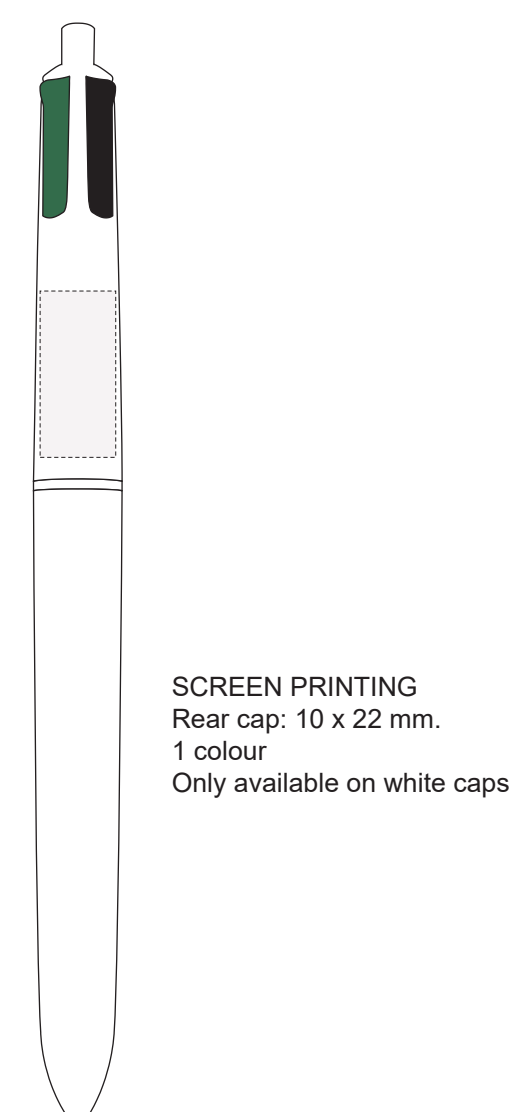

SCREEN PRINTING
Clip centered: 30 x 43 mm.
4 colours

SCREEN PRINTING
Right clip: 30 x 43 mm.
4 colours

SCREEN PRINTING
Rear cap: 10 x 22 mm.
1 colour
Only available on white caps

BRITEPIX
Right clip: 5 x 65 mm.

BRITEPIX
Rear clip: 5 x 65 mm.

BRITEPIX
Left clip: 5 x 65 mm.

BRITEPIX TEXTURE
Right clip: 5 x 65 mm.

BRITEPIX TEXTURE
Rear clip: 5 x 65 mm.

BRITEPIX TEXTURE
Left clip: 5 x 65 mm.

DIGITAL TRANSFER
Barrel: 36 x 62 mm.

Image area: 37,5 x 62 mm.
Cutting area: 36 x 62 mm.
Text area: 34,5 x 60 mm.

SCREEN PRINTING
Rear cap: 10 x 22 mm.
1 colour
Only available on white caps