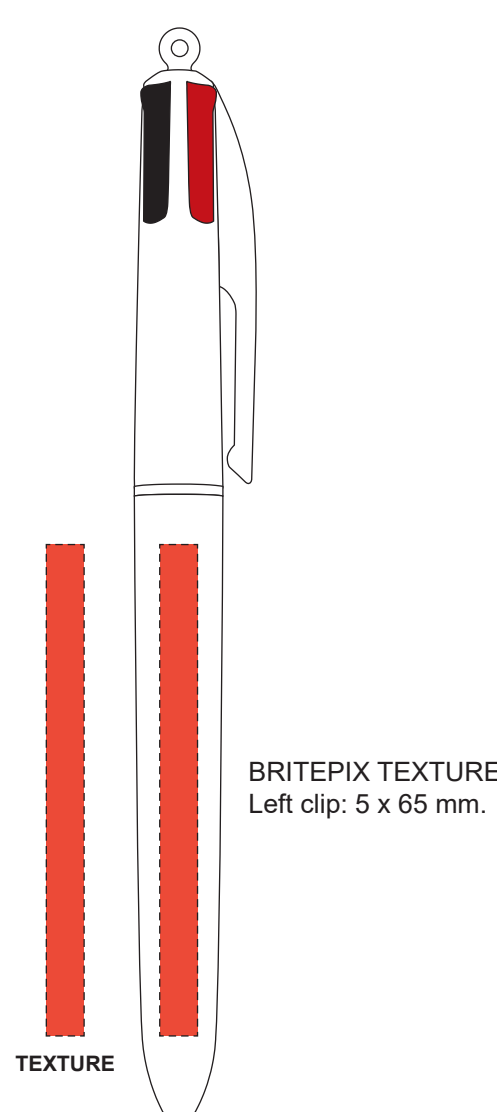

SCREEN PRINTING
Clip centered: 30 x 43 mm.
4 colours

SCREEN PRINTING
Right clip: 30 x 43 mm.
4 colours

SCREEN PRINTING
Rear cap: 10 x 22 mm.
1 colour
Only available on white caps

BRITEPIX
Right clip: 5 x 65 mm.

BRITEPIX
Rear clip: 5 x 65 mm.

BRITEPIX
Left clip: 5 x 65 mm.

BRITEPIX TEXTURE
Right clip: 5 x 65 mm.

BRITEPIX TEXTURE
Rear clip: 5 x 65 mm.

BRITEPIX TEXTURE
Left clip: 5 x 65 mm.

DIGITAL TRANSFER
Barrel: 36 x 62 mm.

Image area: 37,5 x 62 mm.
Cutting area: 36 x 62 mm.
Text area: 34,5 x 60 mm.

SCREEN PRINTING
Rear cap: 10 x 22 mm.
1 colour
Only available on white caps