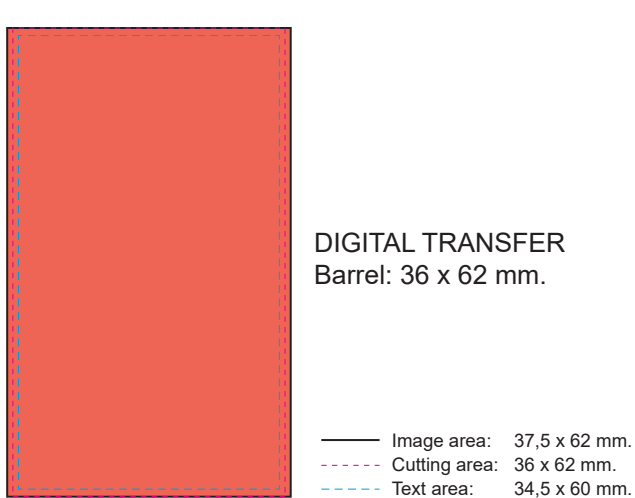

SCREEN PRINTING
Clip centered: 30 x 43 mm.
4 colours

SCREEN PRINTING
Right clip: 30 x 43 mm.
4 colours

SCREEN PRINTING
Rear cap: 10 x 22 mm.
1 colour
Only available on white caps

BRITEPIX
Right clip: 5 x 65 mm.

BRITEPIX
Rear clip: 5 x 65 mm.

BRITEPIX
Left clip: 5 x 65 mm.

BRITEPIX TEXTURE
Right clip: 5 x 65 mm.

BRITEPIX TEXTURE
Rear clip: 5 x 65 mm.

BRITEPIX TEXTURE
Left clip: 5 x 65 mm.

DIGITAL TRANSFER
Barrel: 36 x 62 mm.

Image area: 37,5 x 62 mm.
Cutting area: 36 x 62 mm.
Text area: 34,5 x 60 mm.

SCREEN PRINTING
Rear cap: 10 x 22 mm.
1 colour
Only available on white caps