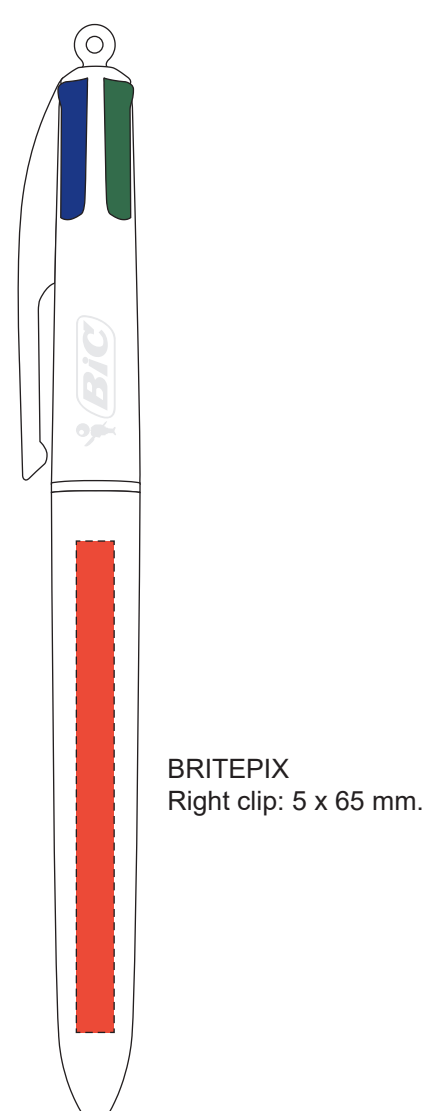

SCREEN PRINTING
Clip centered: 30 x 43 mm.
4 colours

SCREEN PRINTING
Right clip: 30 x 43 mm.
4 colours

SCREEN PRINTING
Rear cap: 10 x 22 mm.
1 colour
Only available on white caps

BRITEPIX
Right clip: 5 x 65 mm.

BRITEPIX
Rear clip: 5 x 65 mm.

BRITEPIX
Left clip: 5 x 65 mm.

BRITEPIX TEXTURE
Right clip: 5 x 65 mm.

BRITEPIX TEXTURE
Rear clip: 5 x 65 mm.

BRITEPIX TEXTURE
Left clip: 5 x 65 mm.

DIGITAL TRANSFER
Barrel: 36 x 62 mm.

Image area: 37,5 x 62 mm.
Cutting area: 36 x 62 mm.
Text area: 34,5 x 60 mm.

SCREEN PRINTING
Rear cap: 10 x 22 mm.
1 colour
Only available on white caps