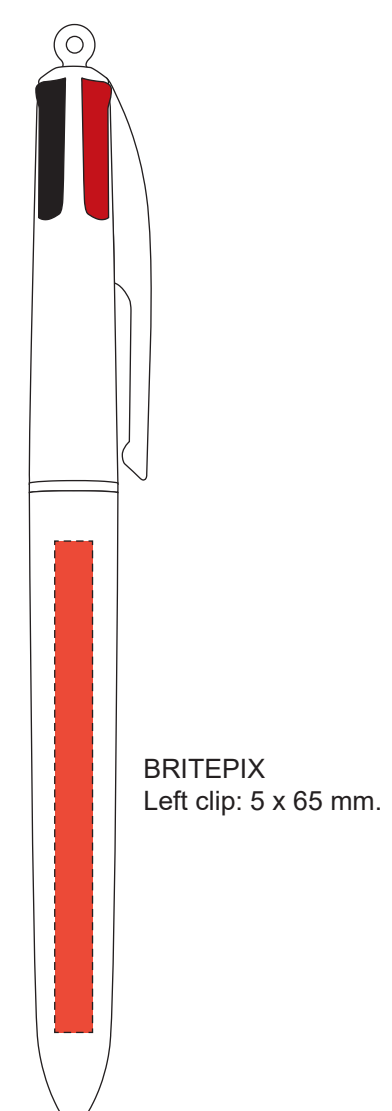

SCREEN PRINTING
Clip centered: 30 x 43 mm.
4 colours

SCREEN PRINTING
Right clip: 30 x 43 mm.
4 colours

SCREEN PRINTING
Rear cap: 10 x 22 mm.
1 colour
Only available on white caps

BRITEPIX
Right clip: 5 x 65 mm.

BRITEPIX
Rear clip: 5 x 65 mm.

BRITEPIX
Left clip: 5 x 65 mm.

BRITEPIX TEXTURE
Right clip: 5 x 65 mm.

BRITEPIX TEXTURE
Rear clip: 5 x 65 mm.

BRITEPIX TEXTURE
Left clip: 5 x 65 mm.

DIGITAL TRANSFER
Barrel: 36 x 62 mm.

Image area: 37,5 x 62 mm.
Cutting area: 36 x 62 mm.
Text area: 34,5 x 60 mm.

SCREEN PRINTING
Rear cap: 10 x 22 mm.
1 colour
Only available on white caps