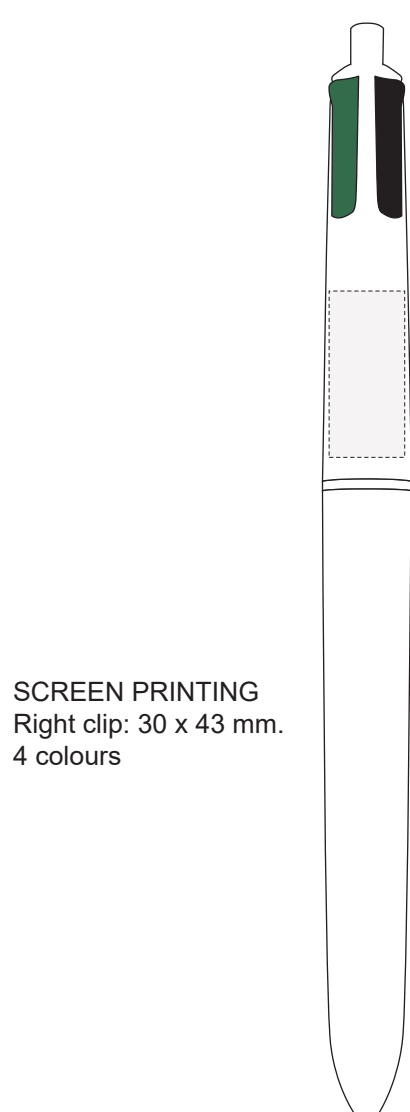

SCREEN PRINTING
Clip centered: 30 x 43 mm.
4 colours

SCREEN PRINTING
Right clip: 30 x 43 mm.
4 colours

SCREEN PRINTING
Rear cap: 10 x 22 mm.
1 colour
Only available on white caps

BRITEPIX
Right clip: 5 x 65 mm.

BRITEPIX
Rear clip: 5 x 65 mm.

BRITEPIX
Left clip: 5 x 65 mm.

BRITEPIX TEXTURE
Right clip: 5 x 65 mm.

BRITEPIX TEXTURE
Rear clip: 5 x 65 mm.

BRITEPIX TEXTURE
Left clip: 5 x 65 mm.

DIGITAL TRANSFER
Barrel: 36 x 62 mm.

Image area: 37,5 x 62 mm.
Cutting area: 36 x 62 mm.
Text area: 34,5 x 60 mm.

SCREEN PRINTING
Rear cap: 10 x 22 mm.
1 colour
Only available on white caps