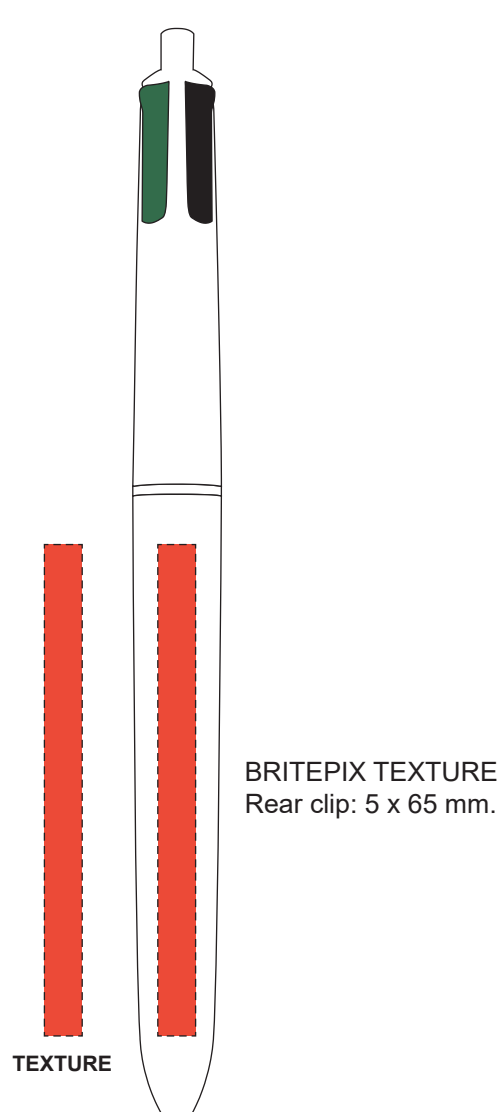

SCREEN PRINTING
Clip centered: 30 x 43 mm.
4 colours

SCREEN PRINTING
Right clip: 30 x 43 mm.
4 colours

SCREEN PRINTING
Rear cap: 10 x 22 mm.
1 colour
Only available on white caps

BRITEPIX
Right clip: 5 x 65 mm.

BRITEPIX
Rear clip: 5 x 65 mm.

BRITEPIX
Left clip: 5 x 65 mm.

BRITEPIX TEXTURE
Right clip: 5 x 65 mm.

BRITEPIX TEXTURE
Rear clip: 5 x 65 mm.

BRITEPIX TEXTURE
Left clip: 5 x 65 mm.

DIGITAL TRANSFER
Barrel: 36 x 62 mm.

Image area: 37,5 x 62 mm.
Cutting area: 36 x 62 mm.
Text area: 34,5 x 60 mm.

SCREEN PRINTING
Rear cap: 10 x 22 mm.
1 colour
Only available on white caps