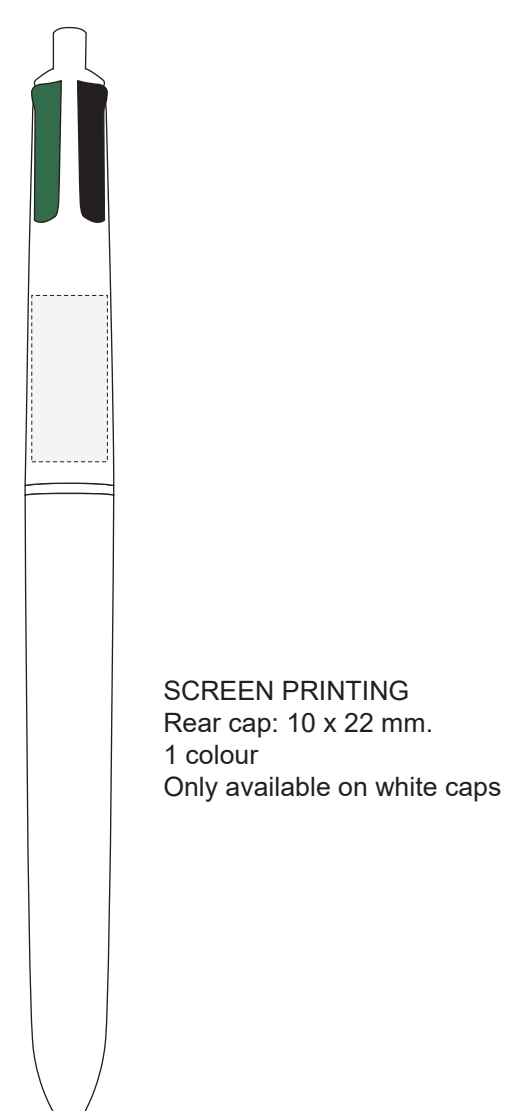

SCREEN PRINTING
Clip centered: 30 x 43 mm.
4 colours

SCREEN PRINTING
Right clip: 30 x 43 mm.
4 colours

SCREEN PRINTING
Rear cap: 10 x 22 mm.
1 colour
Only available on white caps

BRITEPIX
Right clip: 5 x 65 mm.

BRITEPIX
Rear clip: 5 x 65 mm.

BRITEPIX
Left clip: 5 x 65 mm.

BRITEPIX TEXTURE
Right clip: 5 x 65 mm.

BRITEPIX TEXTURE
Rear clip: 5 x 65 mm.

BRITEPIX TEXTURE
Left clip: 5 x 65 mm.

DIGITAL TRANSFER
Barrel: 36 x 62 mm.

Image area: 37,5 x 62 mm.
Cutting area: 36 x 62 mm.
Text area: 34,5 x 60 mm.

SCREEN PRINTING
Rear cap: 10 x 22 mm.
1 colour
Only available on white caps