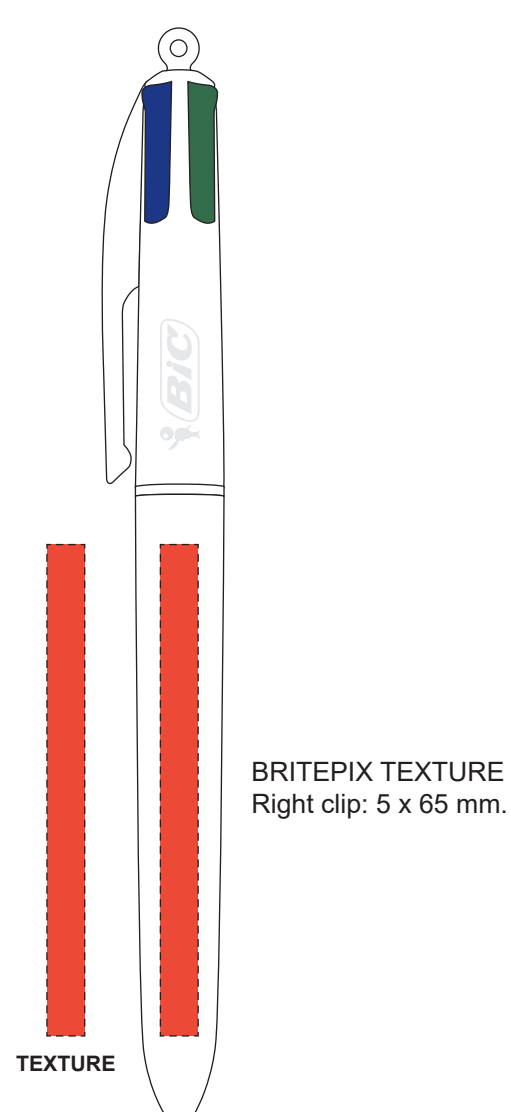

SCREEN PRINTING
Clip centered: 30 x 43 mm.
4 colours

SCREEN PRINTING
Right clip: 30 x 43 mm.
4 colours

SCREEN PRINTING
Rear cap: 10 x 22 mm.
1 colour
Only available on white caps

BRITEPIX
Right clip: 5 x 65 mm.

BRITEPIX
Rear clip: 5 x 65 mm.

BRITEPIX
Left clip: 5 x 65 mm.

BRITEPIX TEXTURE
Right clip: 5 x 65 mm.

BRITEPIX TEXTURE
Rear clip: 5 x 65 mm.

BRITEPIX TEXTURE
Left clip: 5 x 65 mm.

DIGITAL TRANSFER
Barrel: 36 x 62 mm.

Image area: 37,5 x 62 mm.
Cutting area: 36 x 62 mm.
Text area: 34,5 x 60 mm.

SCREEN PRINTING
Rear cap: 10 x 22 mm.
1 colour
Only available on white caps